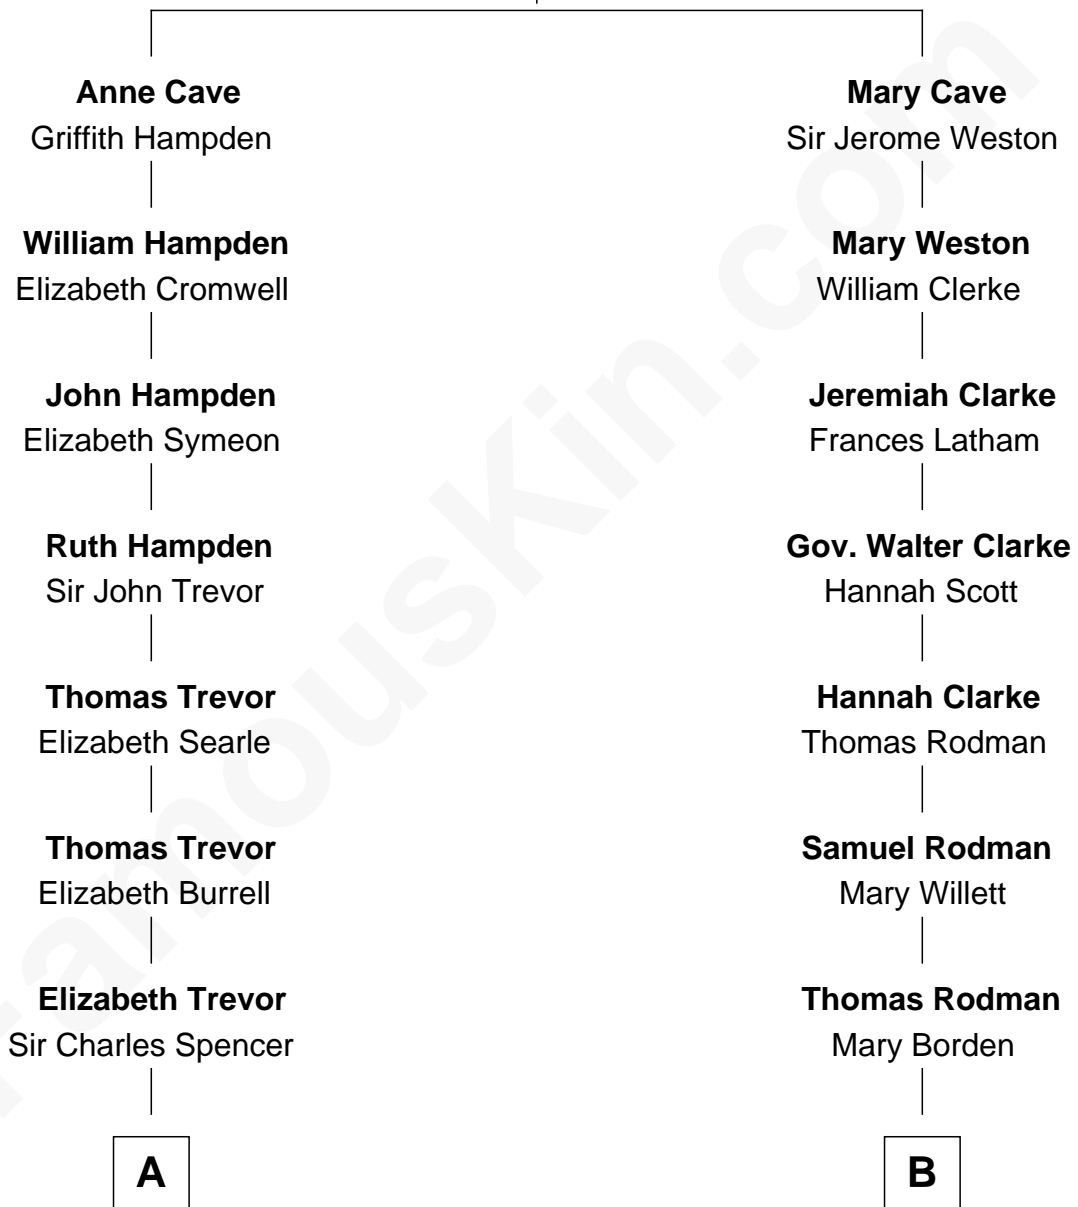

FamousKin.com

Relationship Chart of

Sir Winston Churchill

Prime Minister of the United Kingdom

12th cousin 1 time removed of

Tuesday Weld

TV and Movie Actress

Anthony Cave

Elizabeth Lovett

A

Sir George Spencer

Caroline Russell

George Spencer

Susan Stewart

Sir George Spencer-Churchill

Jane Stewart