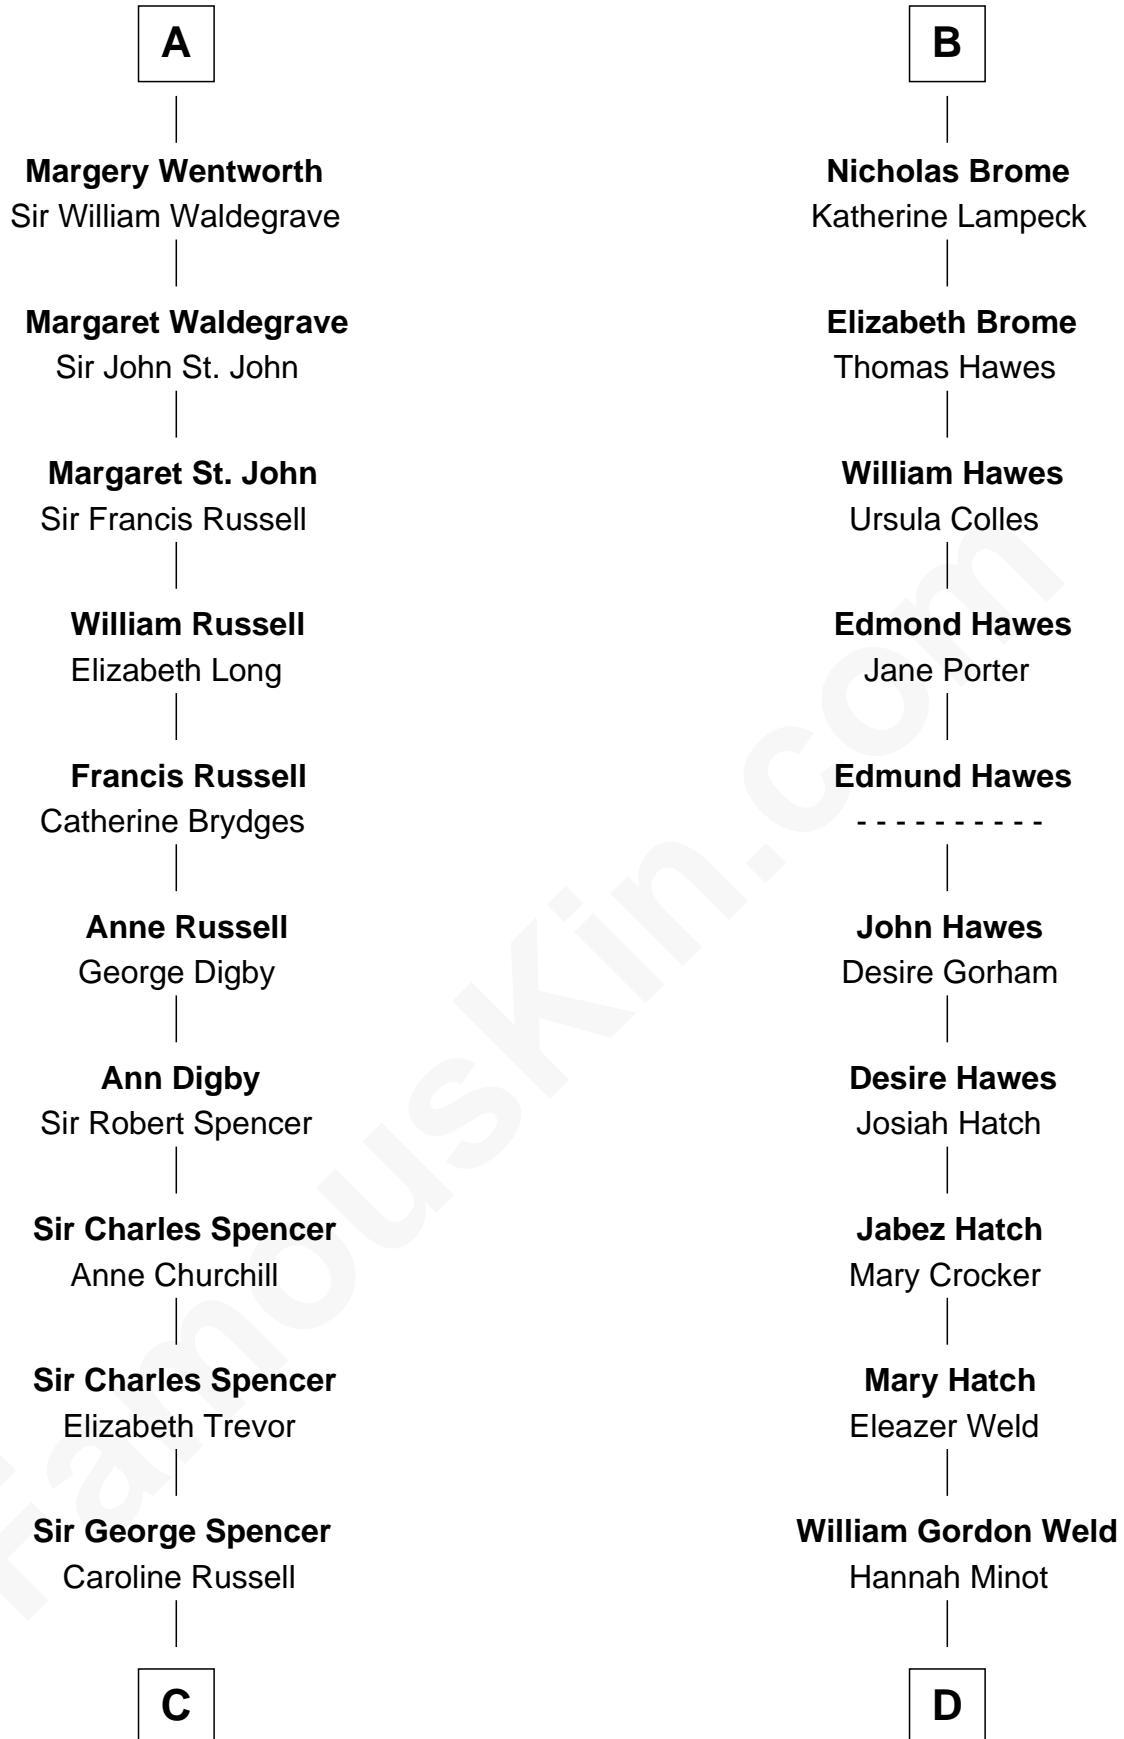

FamousKin.com

Relationship Chart of

Sir Winston Churchill

Prime Minister of the United Kingdom

21st cousin of

Tuesday Weld

TV and Movie Actress

Richard Plantagenet

C

George Spencer
Susan Stewart

Sir George Spencer-Churchill
Jane Stewart

Sir John Winston Spencer-Churchill
Frances Anne Emily Vane

Randolph Henry Spencer-Churchill
Jeanette Jerome

Sir Winston Churchill
Prime Minister of the United Kingdom

D

Stephen Minot Weld
Sarah Bartlett Balch

Stephen Minot Weld
Eloise Rodman

Edward Motley Weld
Sarah Lothrop King

Lothrop Motley Weld
Yosene Balfour Ker

Tuesday Weld
TV and Movie Actress

FamousKin.com