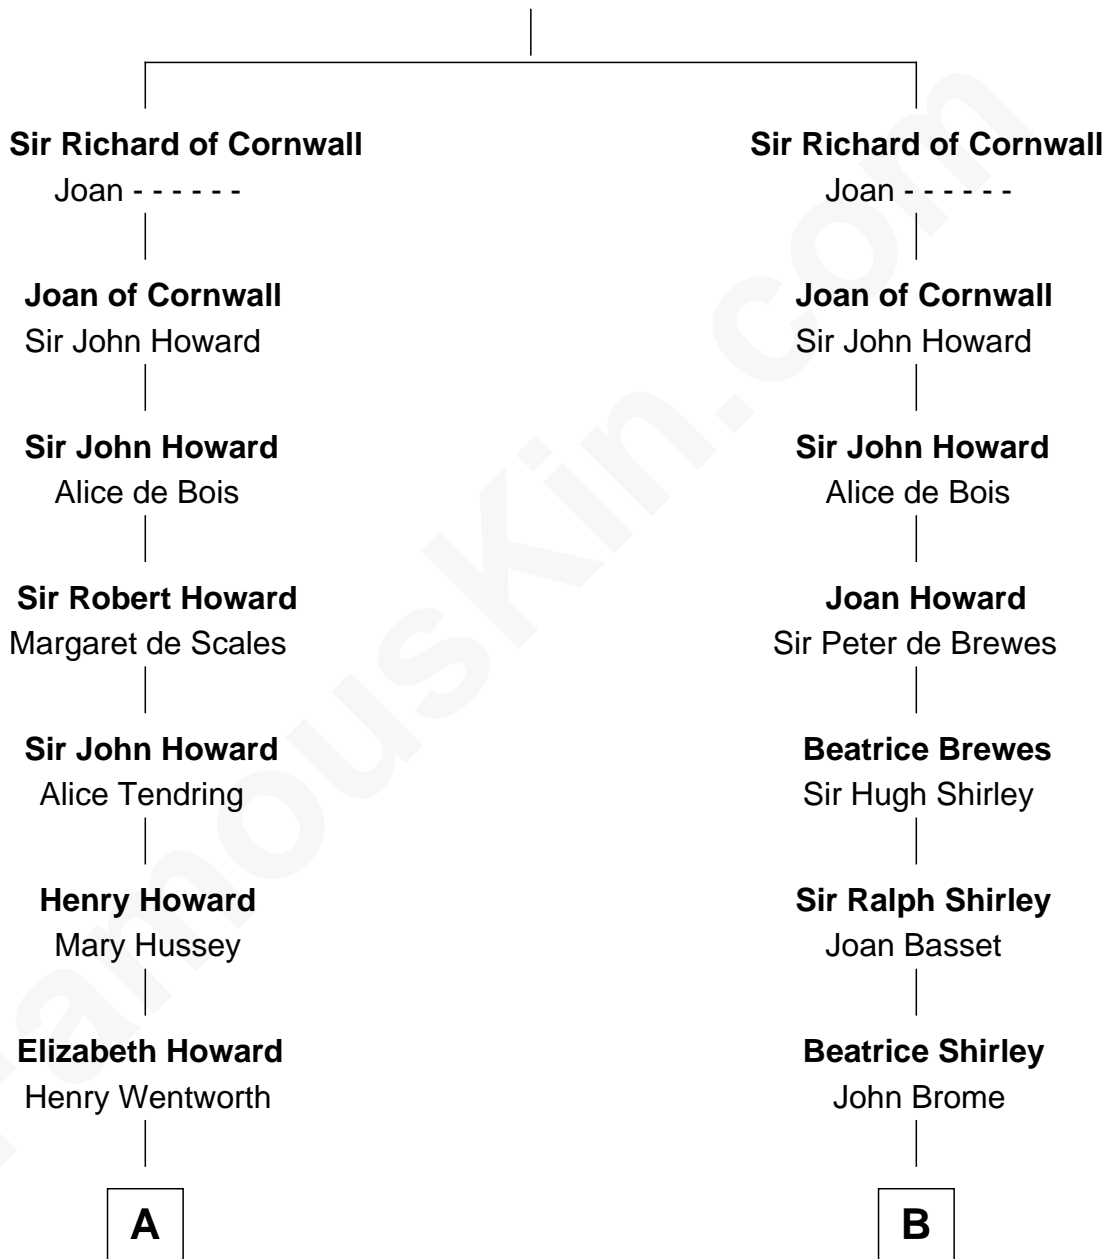

FamousKin.com

Relationship Chart of

Sir Winston Churchill

Prime Minister of the United Kingdom

21st cousin of

Tuesday Weld

TV and Movie Actress

Richard Plantagenet

C

George Spencer
Susan Stewart

Sir George Spencer-Churchill
Jane Stewart

Sir John Winston Spencer-Churchill
Frances Anne Emily Vane

Randolph Henry Spencer-Churchill
Jeanette Jerome

Sir Winston Churchill
Prime Minister of the United Kingdom

D

Stephen Minot Weld
Sarah Bartlett Balch

Stephen Minot Weld
Eloise Rodman

Edward Motley Weld
Sarah Lothrop King

Lothrop Motley Weld
Yosene Balfour Ker

Tuesday Weld
TV and Movie Actress

FamousKin.com