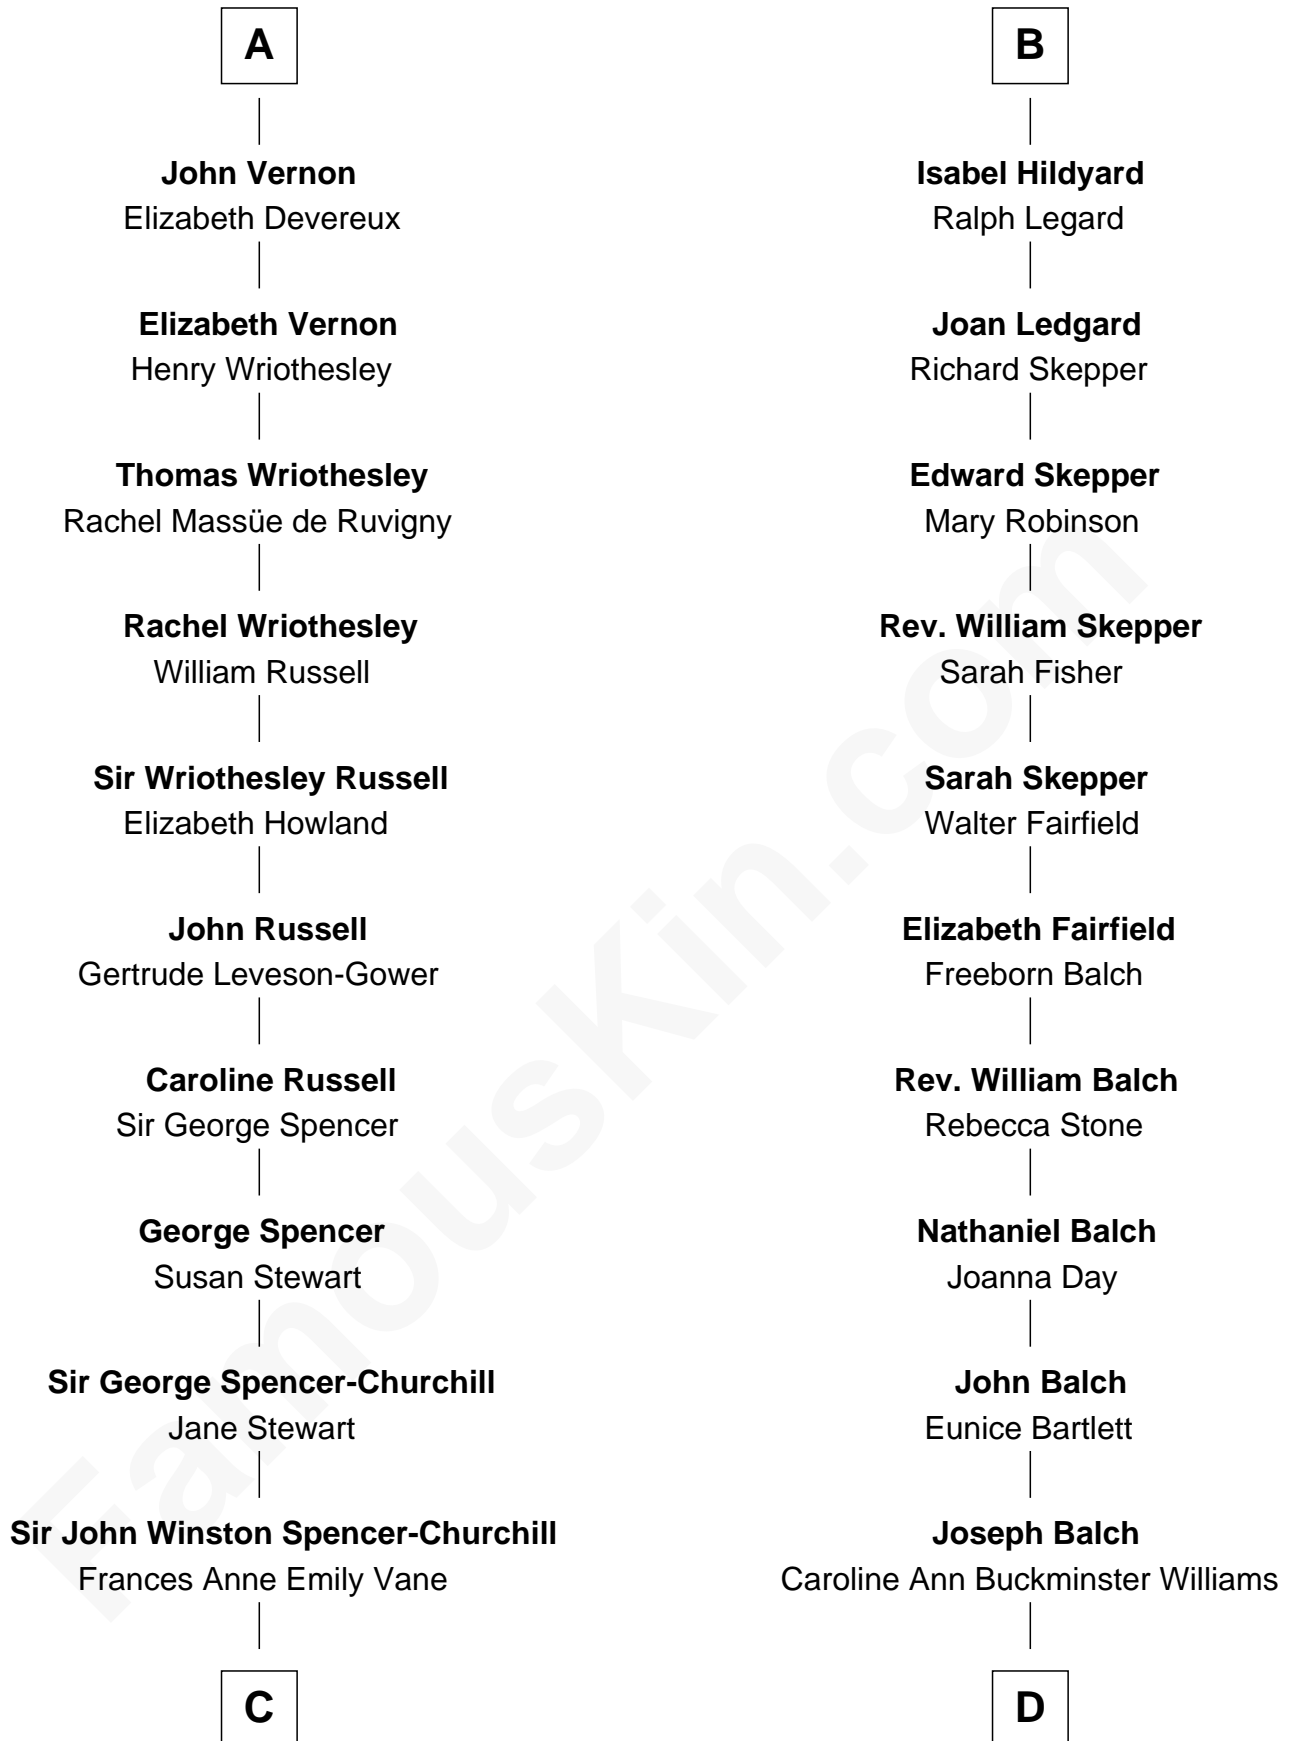

FamousKin.com

Relationship Chart of

Sir Winston Churchill

Prime Minister of the United Kingdom

18th cousin 3 times removed of

Tuesday Weld

TV and Movie Actress

Guy de Beauchamp

Anne Morley

Sir John Hastings

Elizabeth Hastings

Sir Robert Hildyard

Sir Piers Hildyard

Joan de la See

B

C