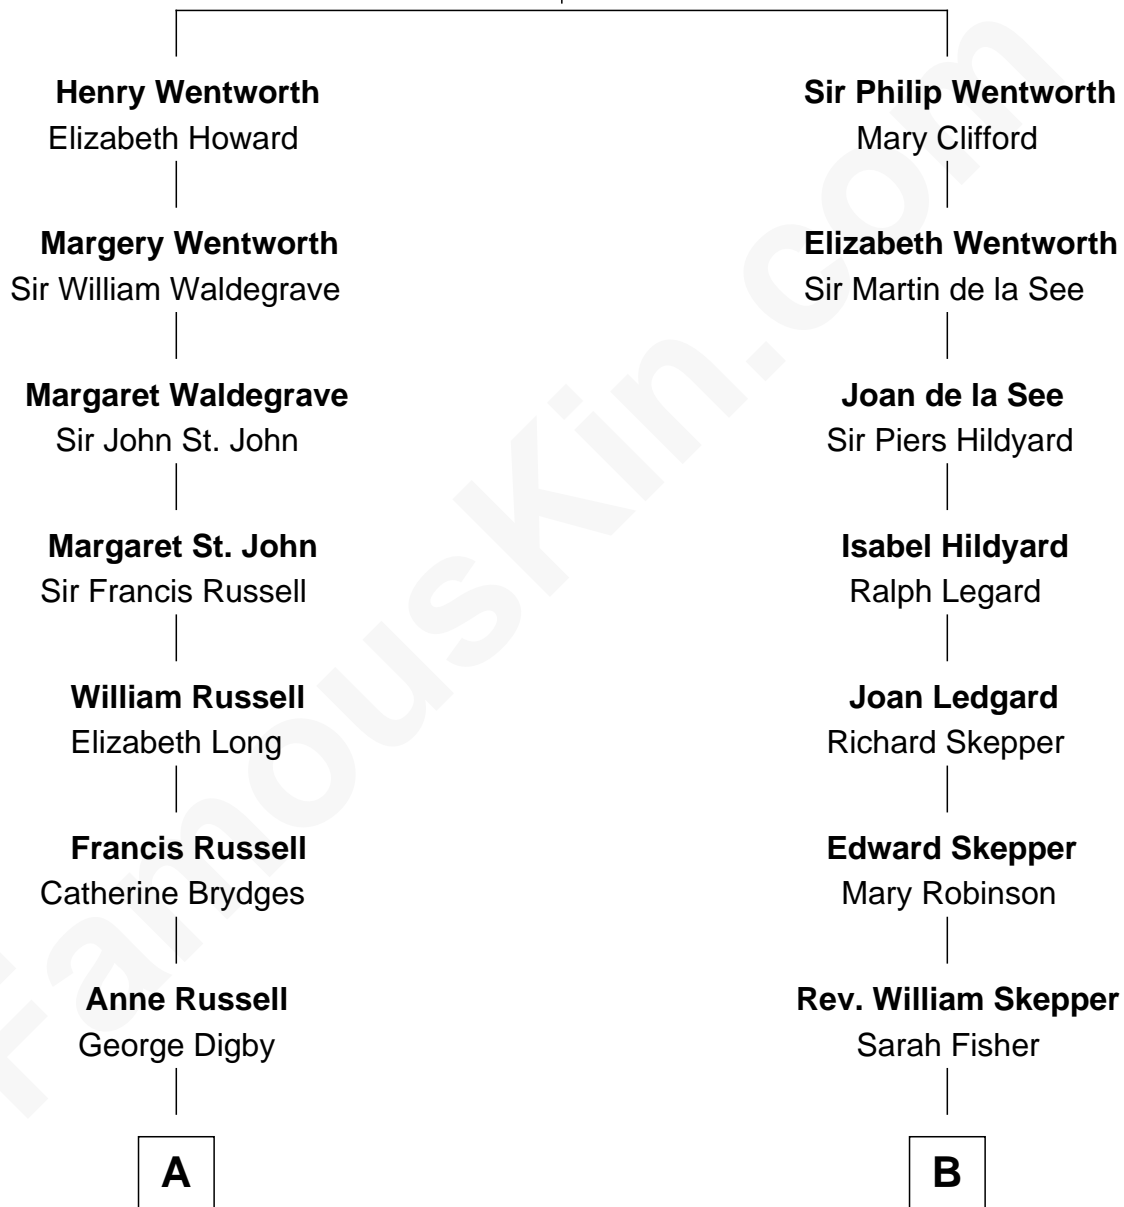

FamousKin.com

Relationship Chart of

Sir Winston Churchill

Prime Minister of the United Kingdom

15th cousin 2 times removed of

Tuesday Weld

TV and Movie Actress

Sir Roger Wentworth

Margery Despencer

A

Ann Digby

Sir Robert Spencer

Sir Charles Spencer

Anne Churchill

Sir Charles Spencer

Elizabeth Trevor

Sir George Spencer

Caroline Russell

George Spencer

Susan Stewart

Sir George Spencer-Churchill

Jane Stewart

Sir John Winston Spencer-Churchill

Frances Anne Emily Vane