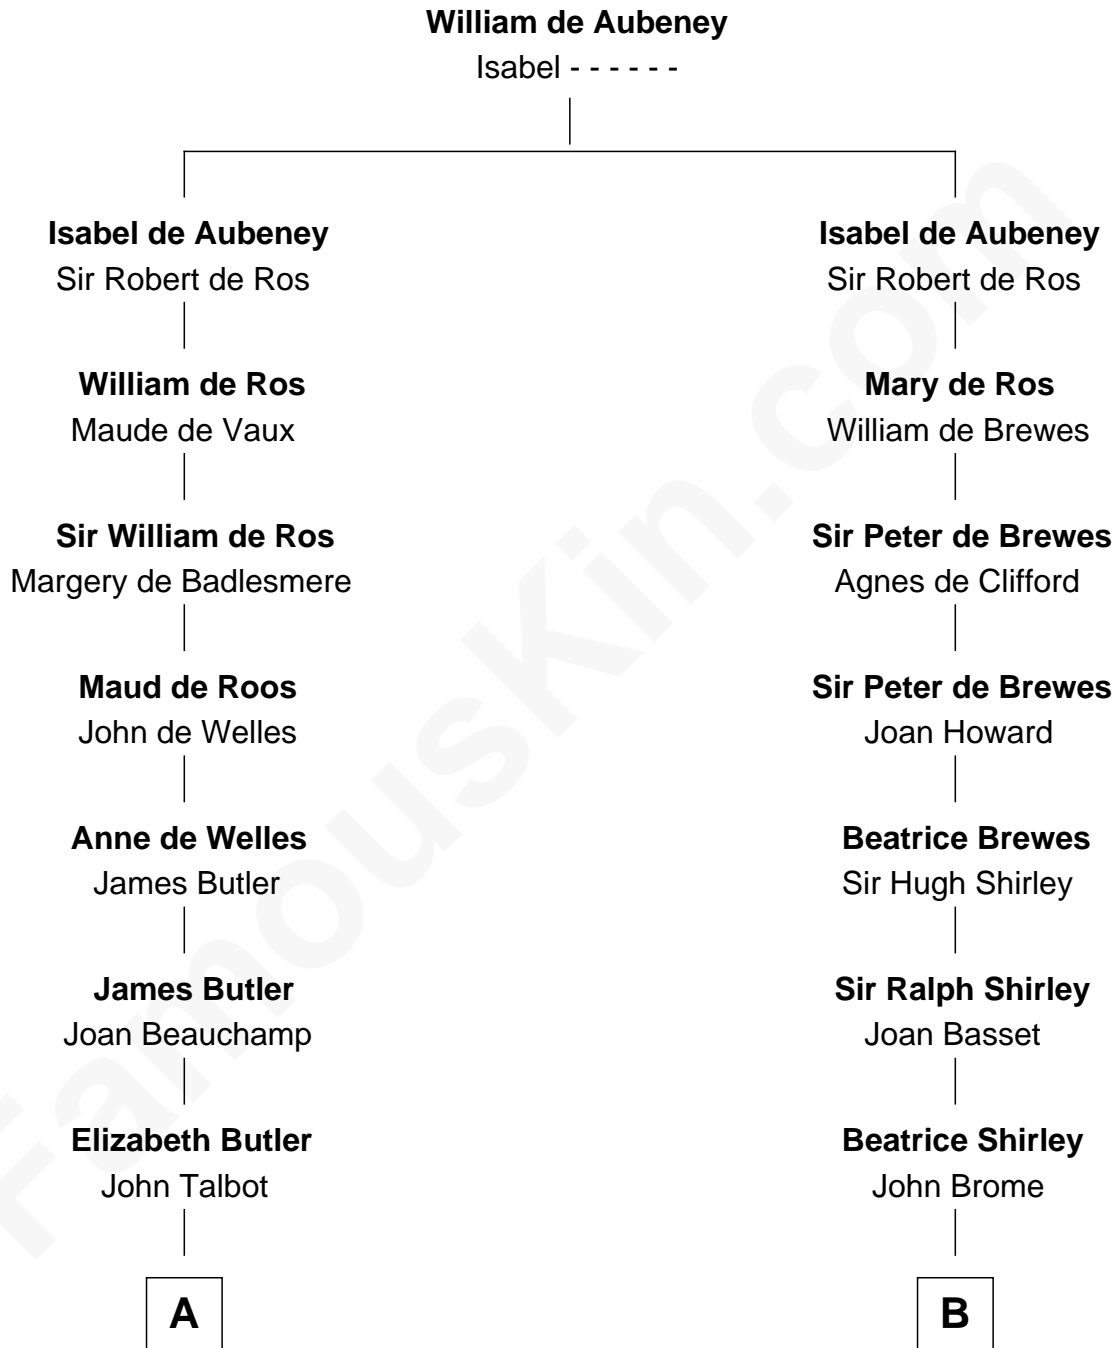

FamousKin.com

Relationship Chart of

Sir Winston Churchill

Prime Minister of the United Kingdom

21st cousin of

Tuesday Weld

TV and Movie Actress

C

George Spencer
Susan Stewart

Sir George Spencer-Churchill
Jane Stewart

Sir John Winston Spencer-Churchill
Frances Anne Emily Vane

Randolph Henry Spencer-Churchill
Jeanette Jerome

Sir Winston Churchill
Prime Minister of the United Kingdom

D

Stephen Minot Weld
Sarah Bartlett Balch

Stephen Minot Weld
Eloise Rodman

Edward Motley Weld
Sarah Lothrop King

Lothrop Motley Weld
Yosene Balfour Ker

Tuesday Weld
TV and Movie Actress

FamousKin.com