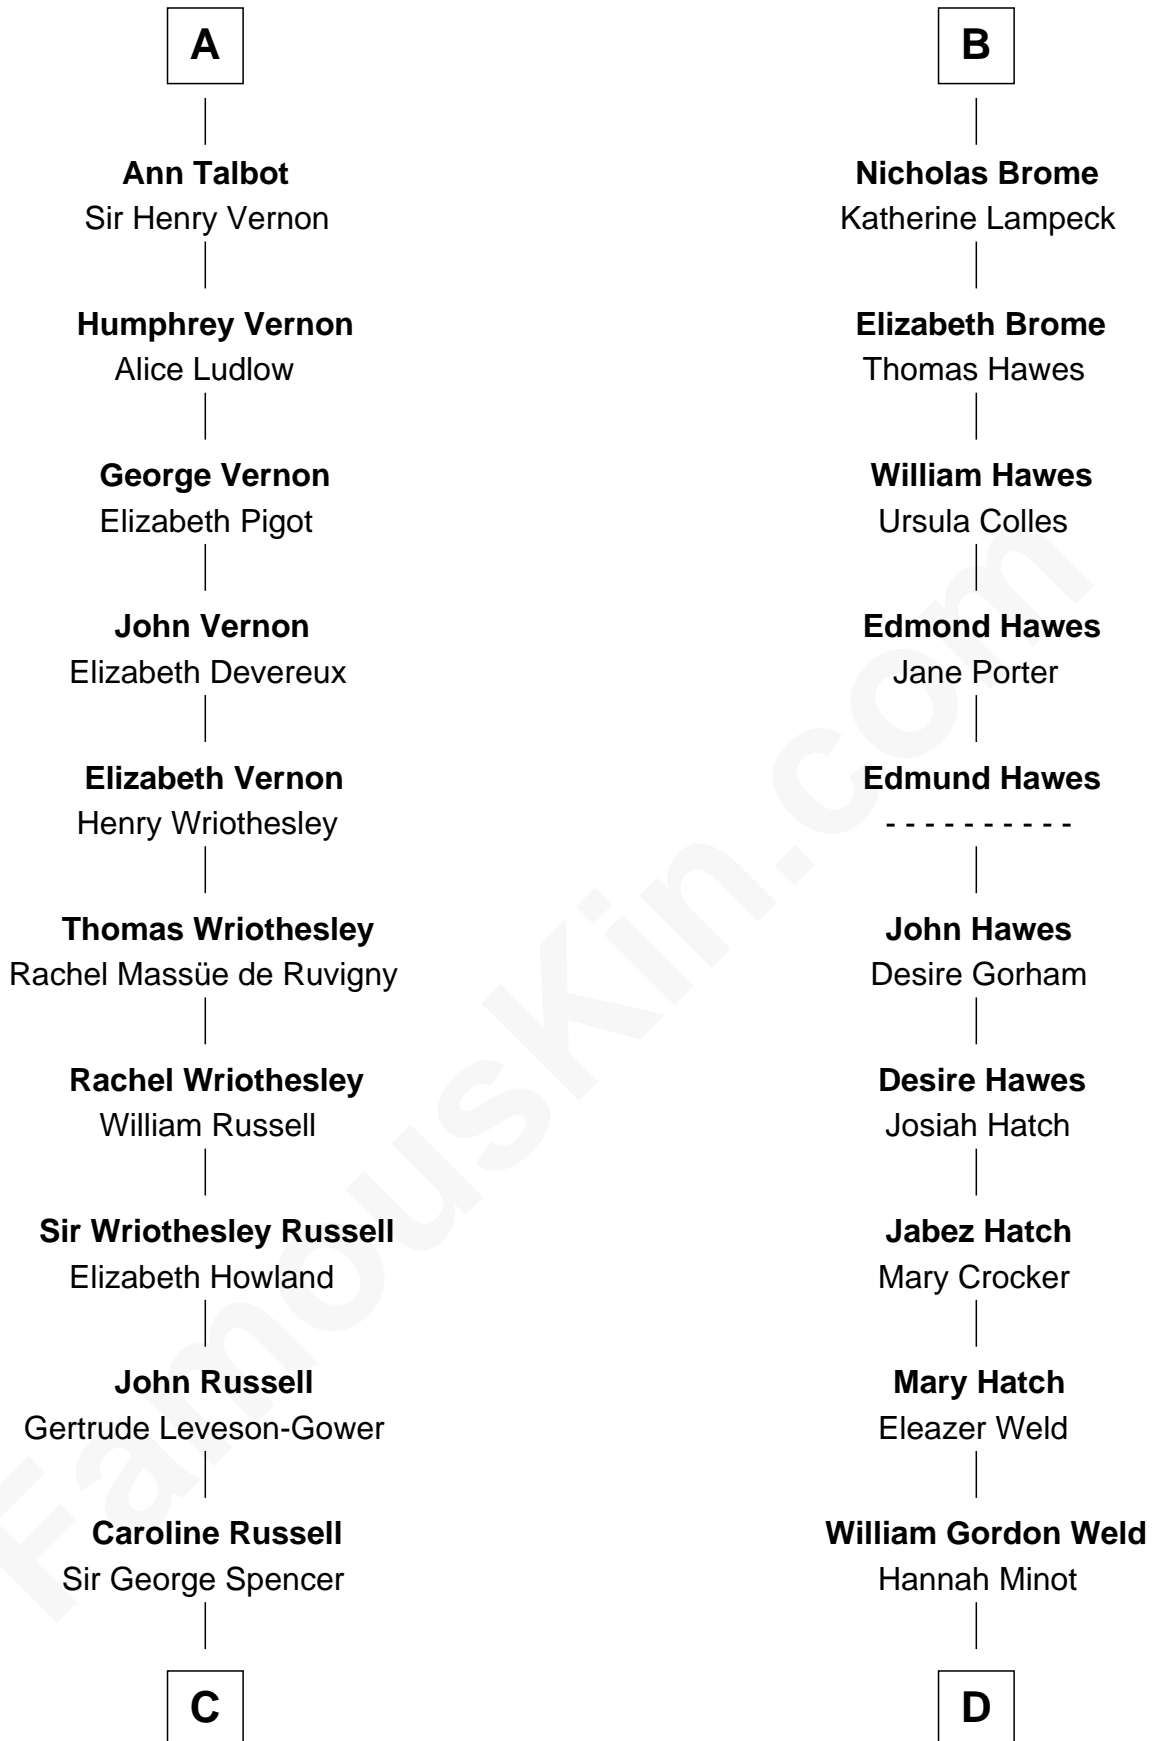

FamousKin.com

Relationship Chart of

Sir Winston Churchill

Prime Minister of the United Kingdom

21st cousin of

Tuesday Weld

TV and Movie Actress

C

George Spencer
Susan Stewart

Sir George Spencer-Churchill
Jane Stewart

Sir John Winston Spencer-Churchill
Frances Anne Emily Vane

Randolph Henry Spencer-Churchill
Jeanette Jerome

Sir Winston Churchill
Prime Minister of the United Kingdom

D

Stephen Minot Weld
Sarah Bartlett Balch

Stephen Minot Weld
Eloise Rodman

Edward Motley Weld
Sarah Lothrop King

Lothrop Motley Weld
Yosene Balfour Ker

Tuesday Weld
TV and Movie Actress

FamousKin.com