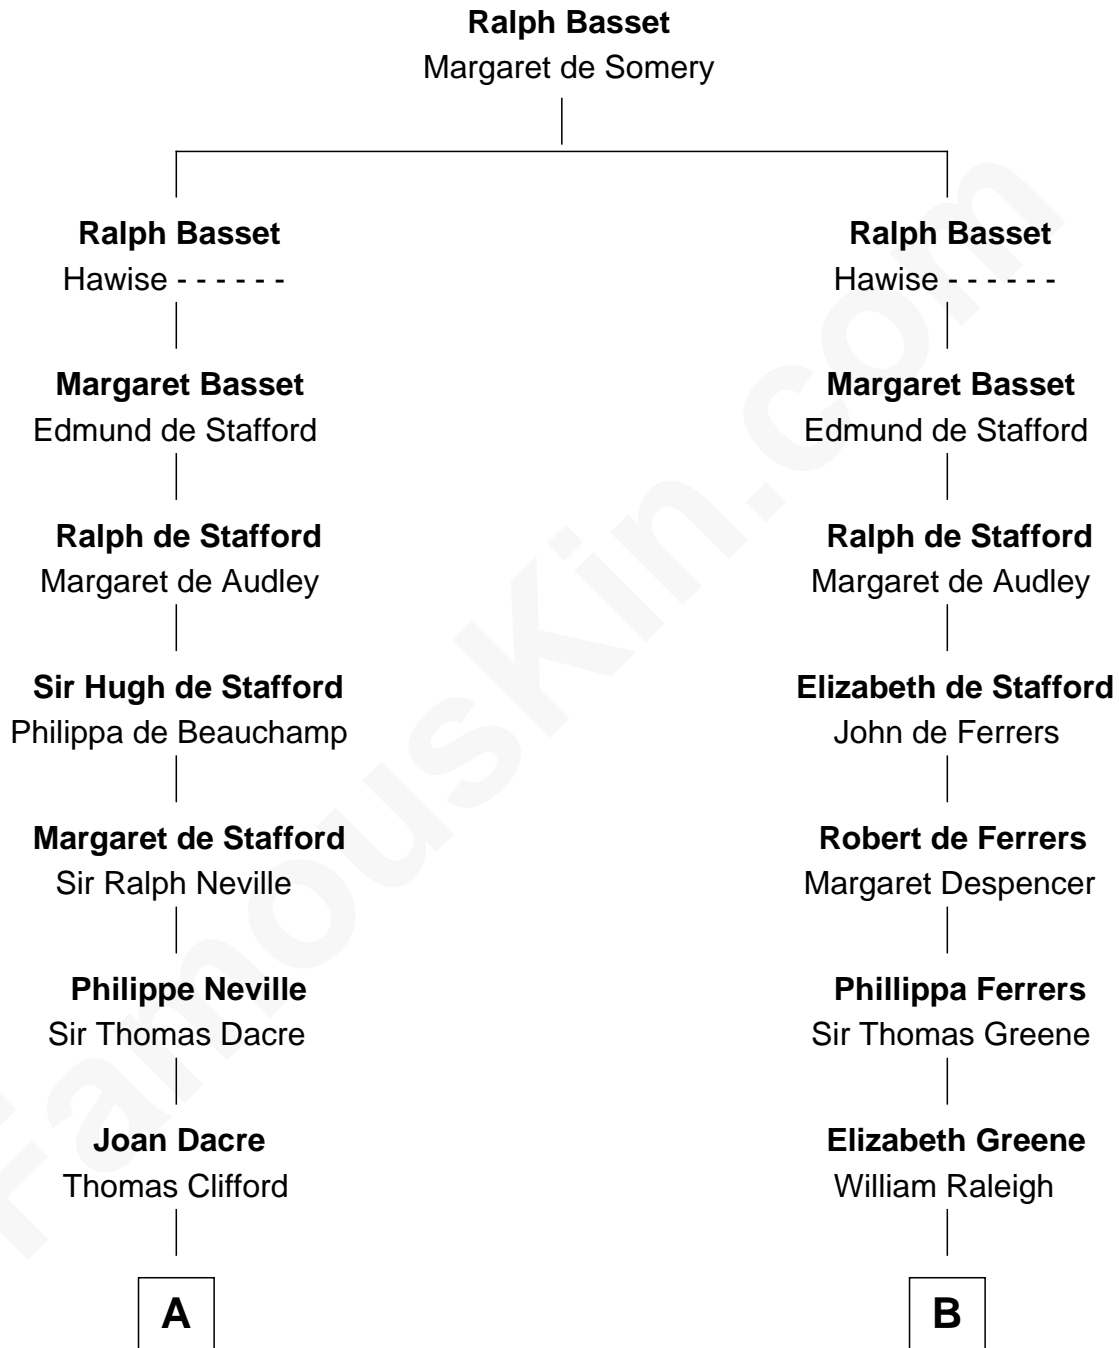

FamousKin.com

Relationship Chart of

Sir Winston Churchill

Prime Minister of the United Kingdom

19th cousin 2 times removed of

Melvil Dewey

Inventor of the Dewey Decimal System

C

Jane Paget
George Stewart

Jane Stewart
Sir George Spencer-Churchill

Sir John Winston Spencer-Churchill
Frances Anne Emily Vane

Randolph Henry Spencer-Churchill
Jeanette Jerome

Sir Winston Churchill
Prime Minister of the United Kingdom