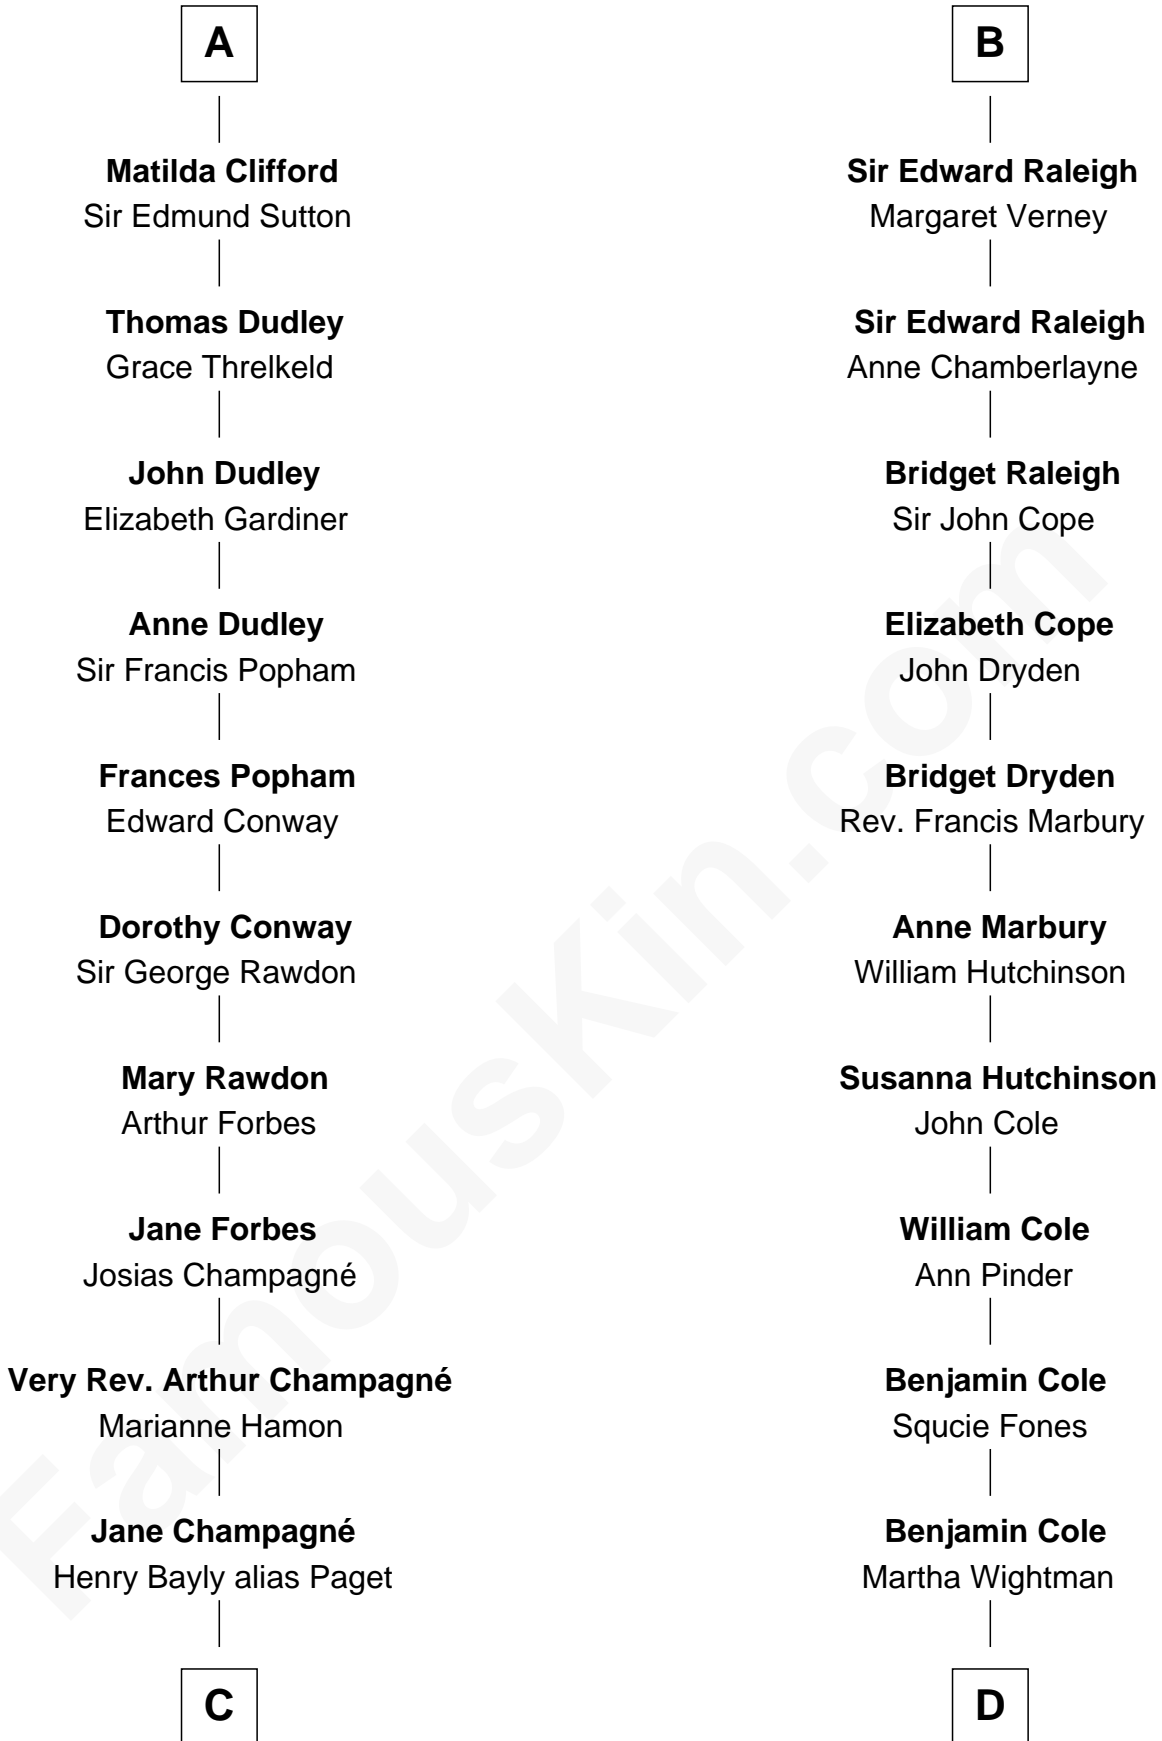

FamousKin.com

Relationship Chart of

Sir Winston Churchill

Prime Minister of the United Kingdom

19th cousin 2 times removed of

Melvil Dewey

Inventor of the Dewey Decimal System

C

Jane Paget
George Stewart

Jane Stewart
Sir George Spencer-Churchill

Sir John Winston Spencer-Churchill
Frances Anne Emily Vane

Randolph Henry Spencer-Churchill
Jeanette Jerome

Sir Winston Churchill
Prime Minister of the United Kingdom