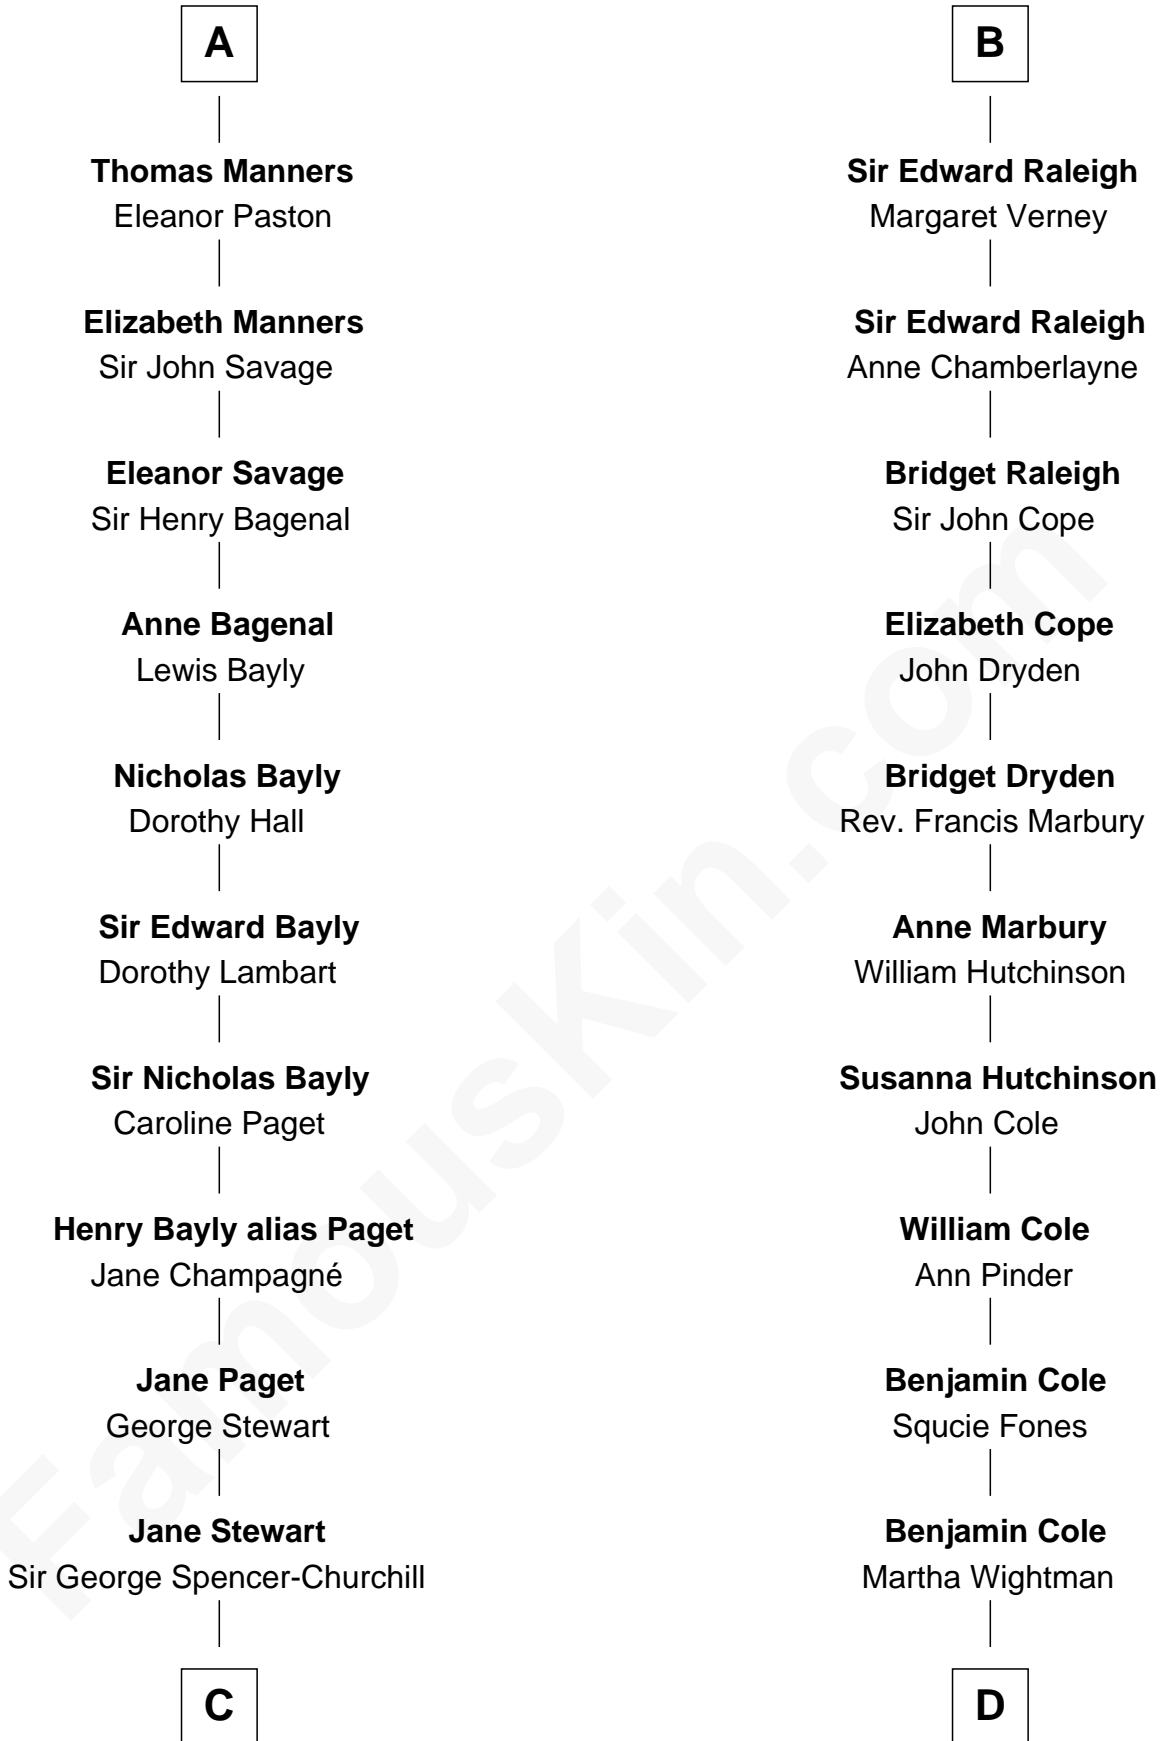

FamousKin.com

Relationship Chart of

Sir Winston Churchill

Prime Minister of the United Kingdom

19th cousin of

Melvil Dewey

Inventor of the Dewey Decimal System

C

Sir John Winston Spencer-Churchill

Frances Anne Emily Vane

Randolph Henry Spencer-Churchill

Jeanette Jerome

Sir Winston Churchill

Prime Minister of the United Kingdom

D

Polly Cole