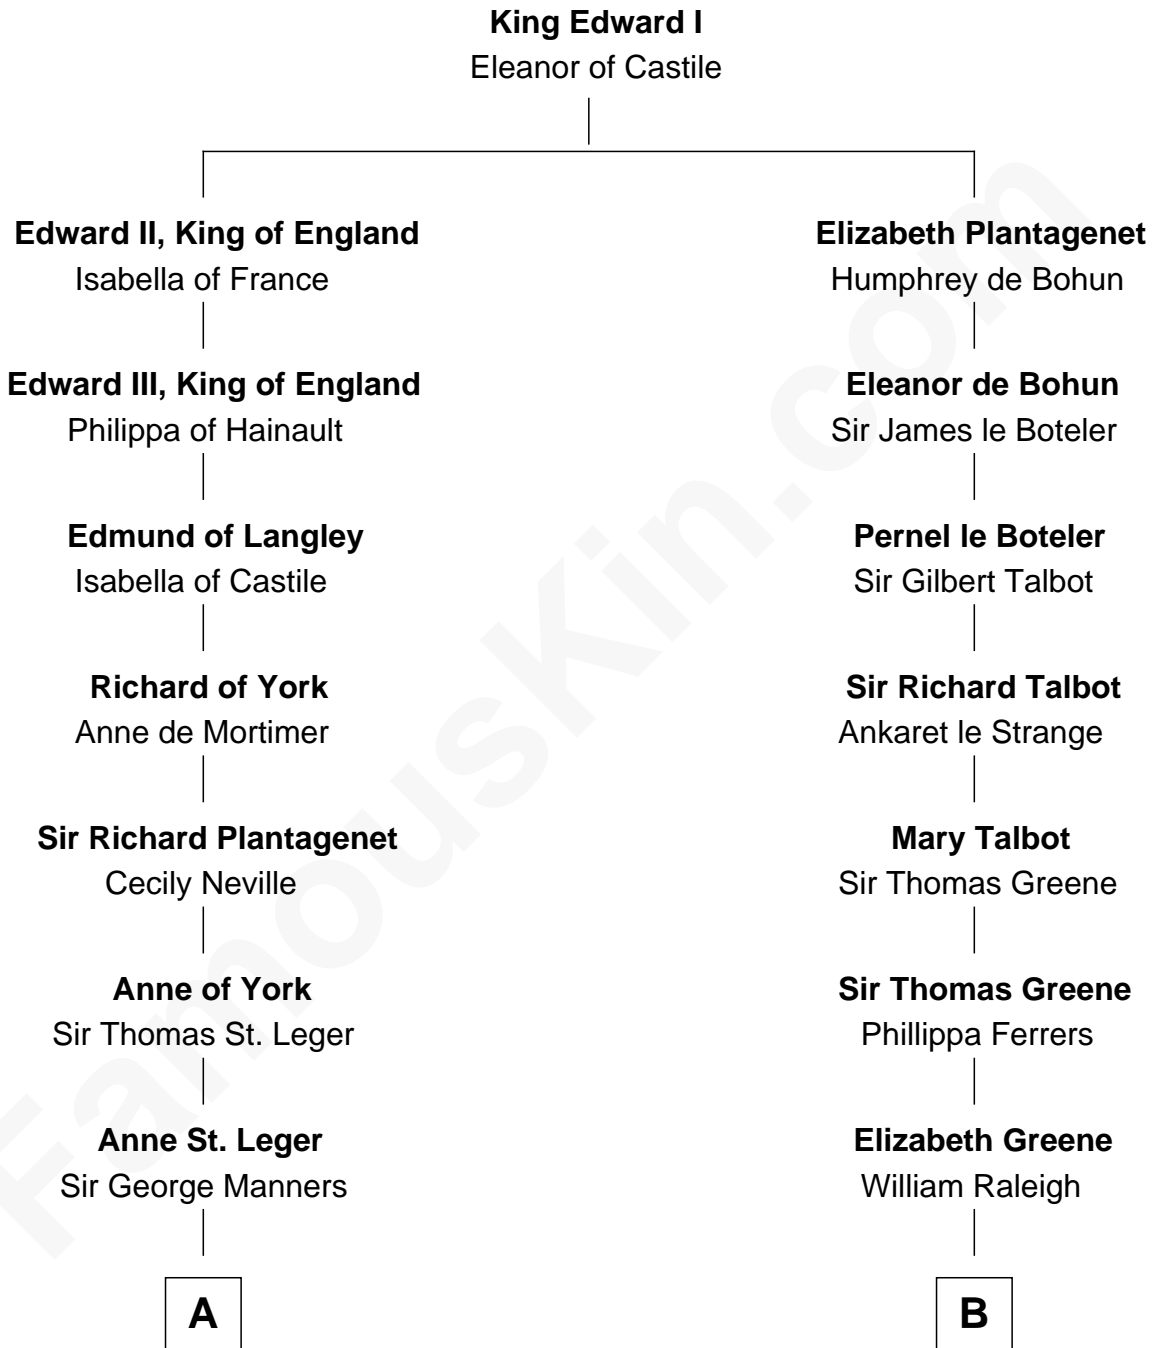

FamousKin.com

Relationship Chart of

Sir Winston Churchill

Prime Minister of the United Kingdom

19th cousin of

Melvil Dewey

Inventor of the Dewey Decimal System

C

Sir John Winston Spencer-Churchill

Frances Anne Emily Vane

Randolph Henry Spencer-Churchill

Jeanette Jerome

Sir Winston Churchill

Prime Minister of the United Kingdom

D

Polly Cole