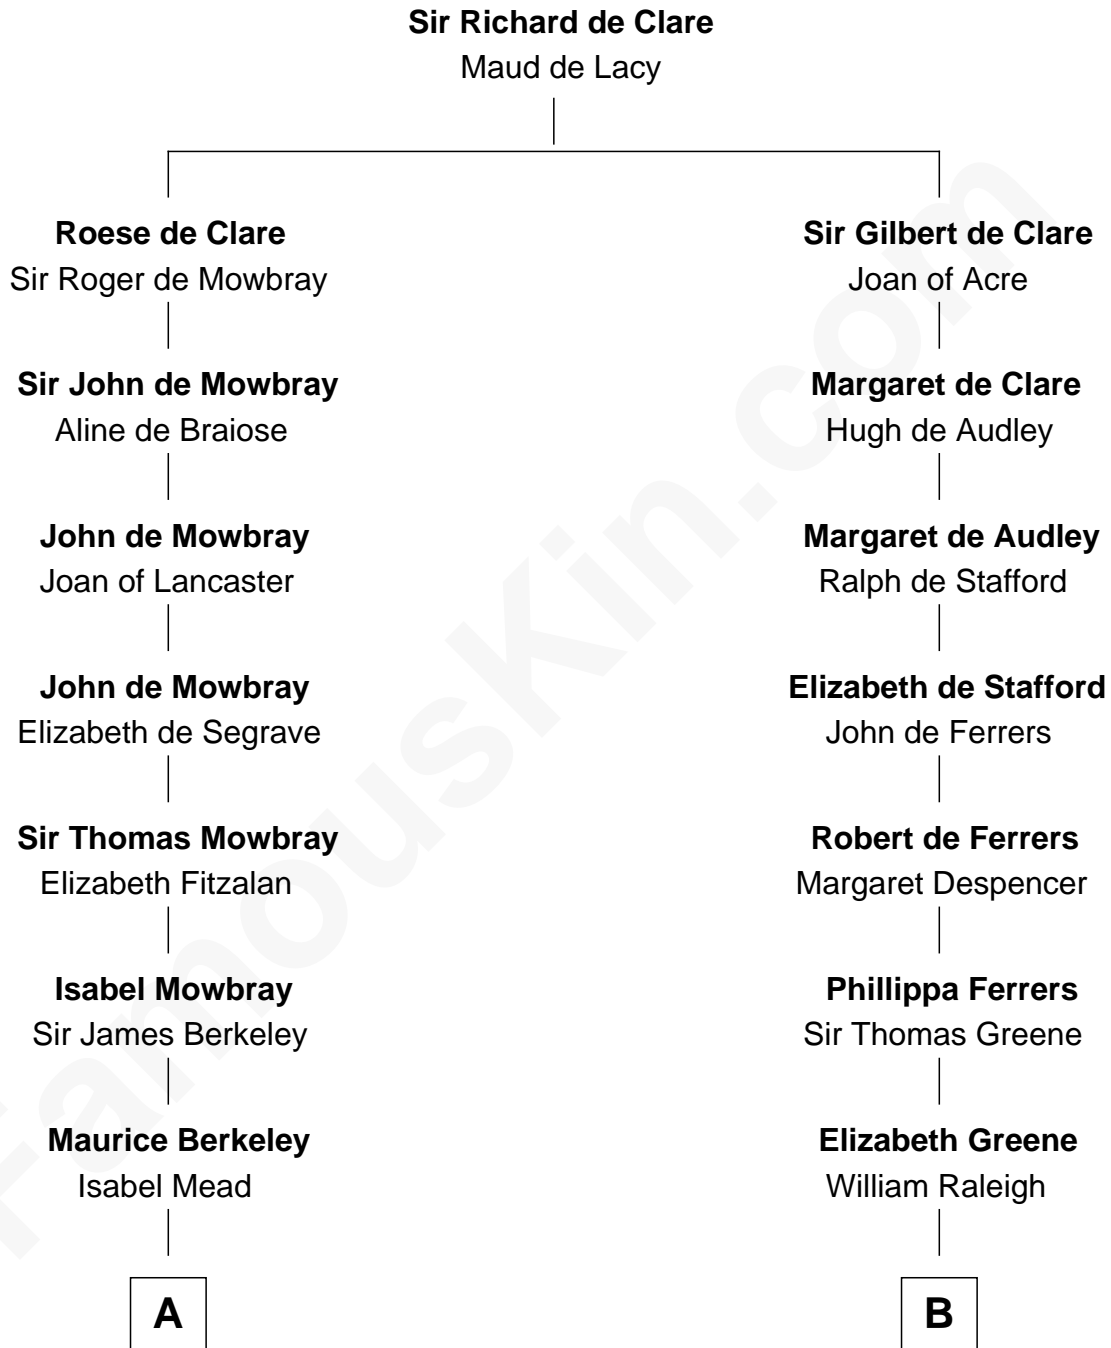

FamousKin.com

Relationship Chart of

Sir Winston Churchill

Prime Minister of the United Kingdom

19th cousin 1 time removed of

Melvil Dewey

Inventor of the Dewey Decimal System

C

Frances Anne Emily Vane-Tempest

Sir Charles William Stewart

Frances Anne Emily Vane

Sir John Winston Spencer-Churchill

Randolph Henry Spencer-Churchill

Jeanette Jerome

Sir Winston Churchill

Prime Minister of the United Kingdom