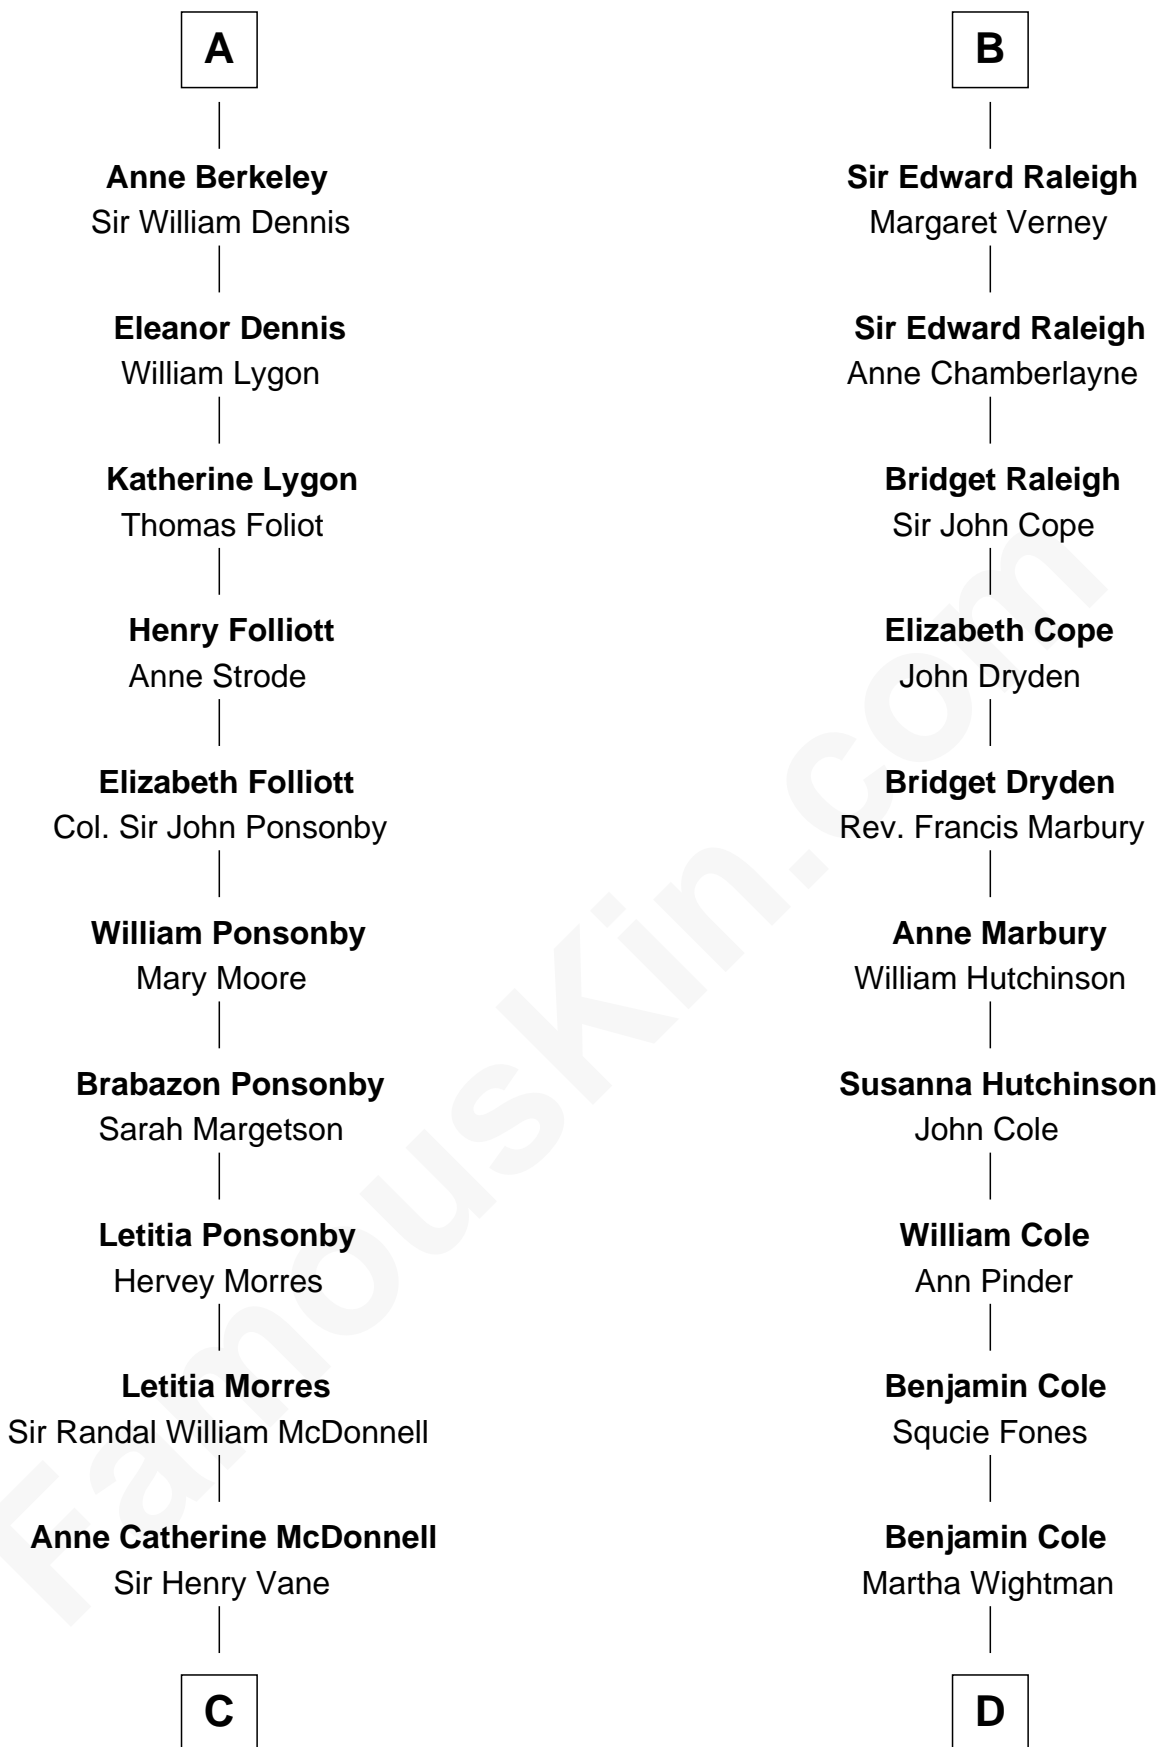

FamousKin.com

Relationship Chart of

Sir Winston Churchill

Prime Minister of the United Kingdom

19th cousin 1 time removed of

Melvil Dewey

Inventor of the Dewey Decimal System

C

Frances Anne Emily Vane-Tempest

Sir Charles William Stewart

Frances Anne Emily Vane

Sir John Winston Spencer-Churchill

Randolph Henry Spencer-Churchill

Jeanette Jerome

Sir Winston Churchill

Prime Minister of the United Kingdom