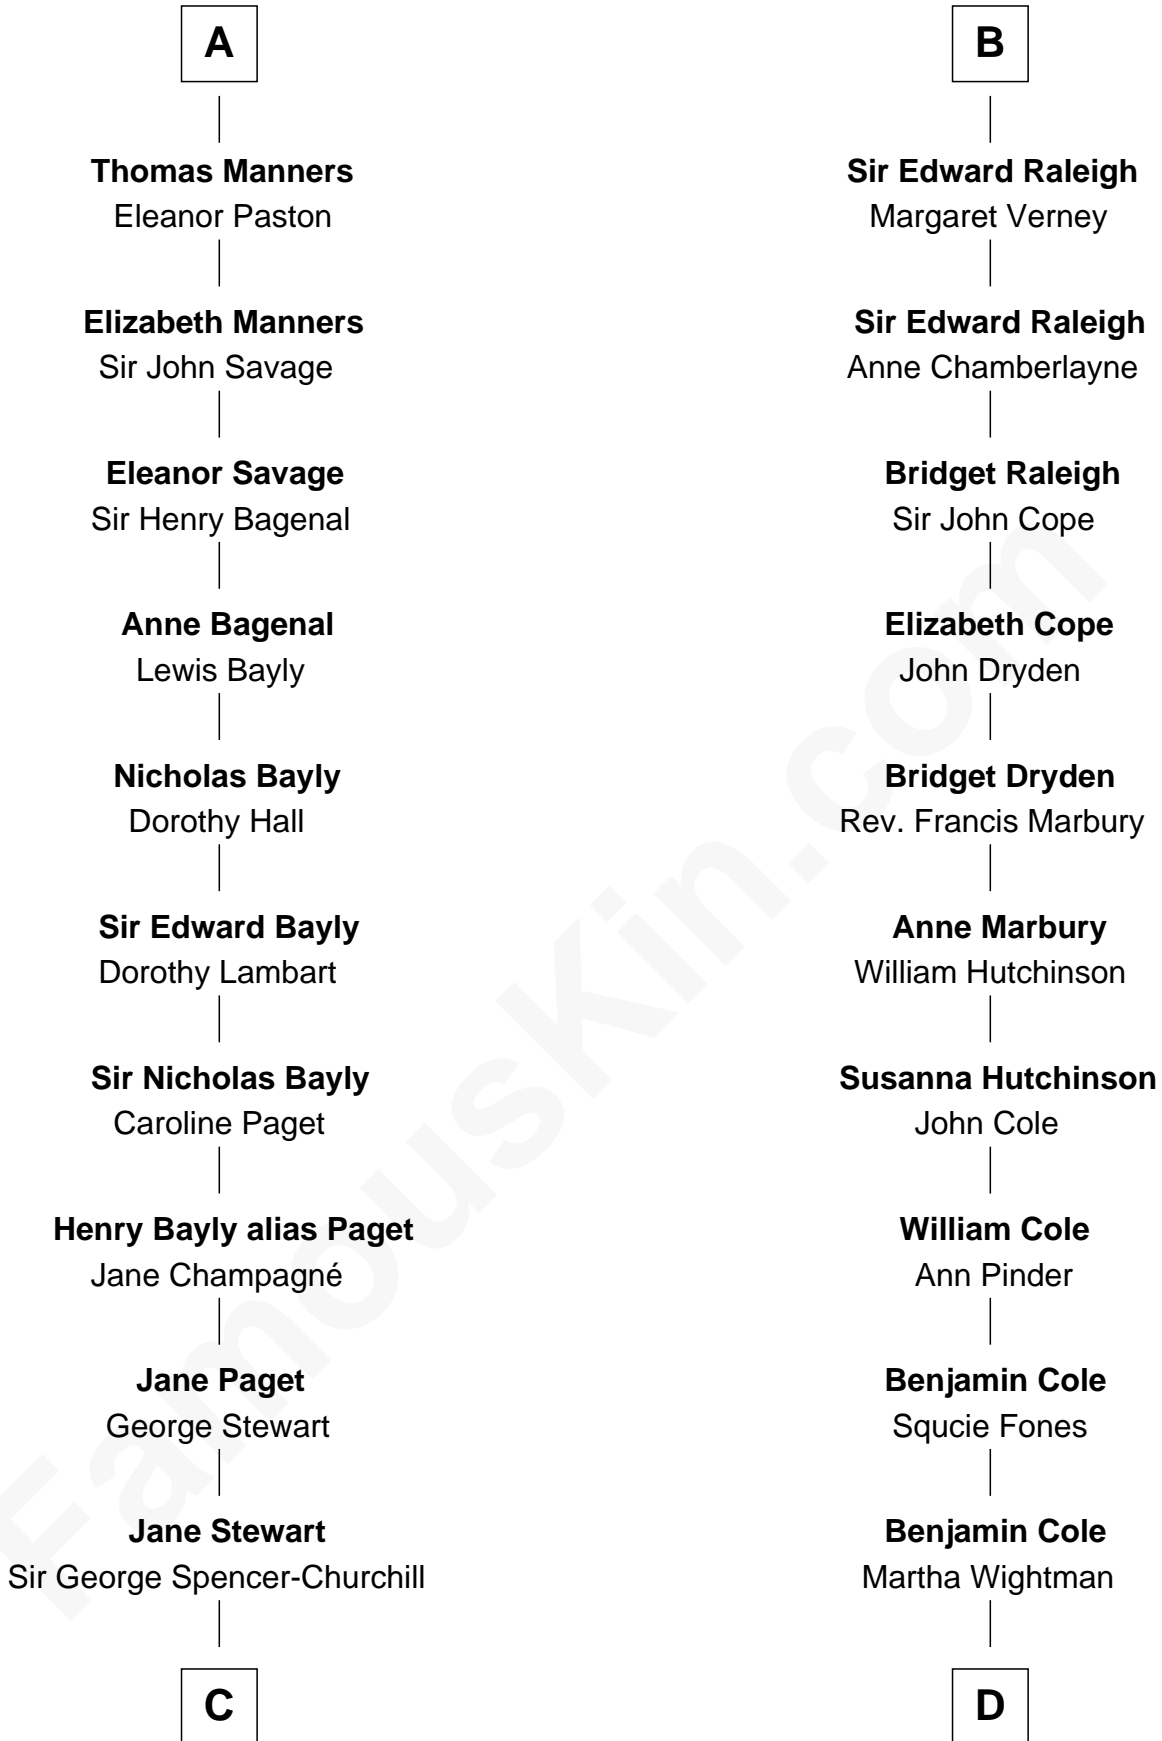

FamousKin.com

Relationship Chart of

Sir Winston Churchill

Prime Minister of the United Kingdom

19th cousin of

Melvil Dewey

Inventor of the Dewey Decimal System

Sir Edmund Mortimer

Margaret de Fiennes

C

Sir John Winston Spencer-Churchill

Frances Anne Emily Vane

Randolph Henry Spencer-Churchill

Jeanette Jerome

Sir Winston Churchill

Prime Minister of the United Kingdom