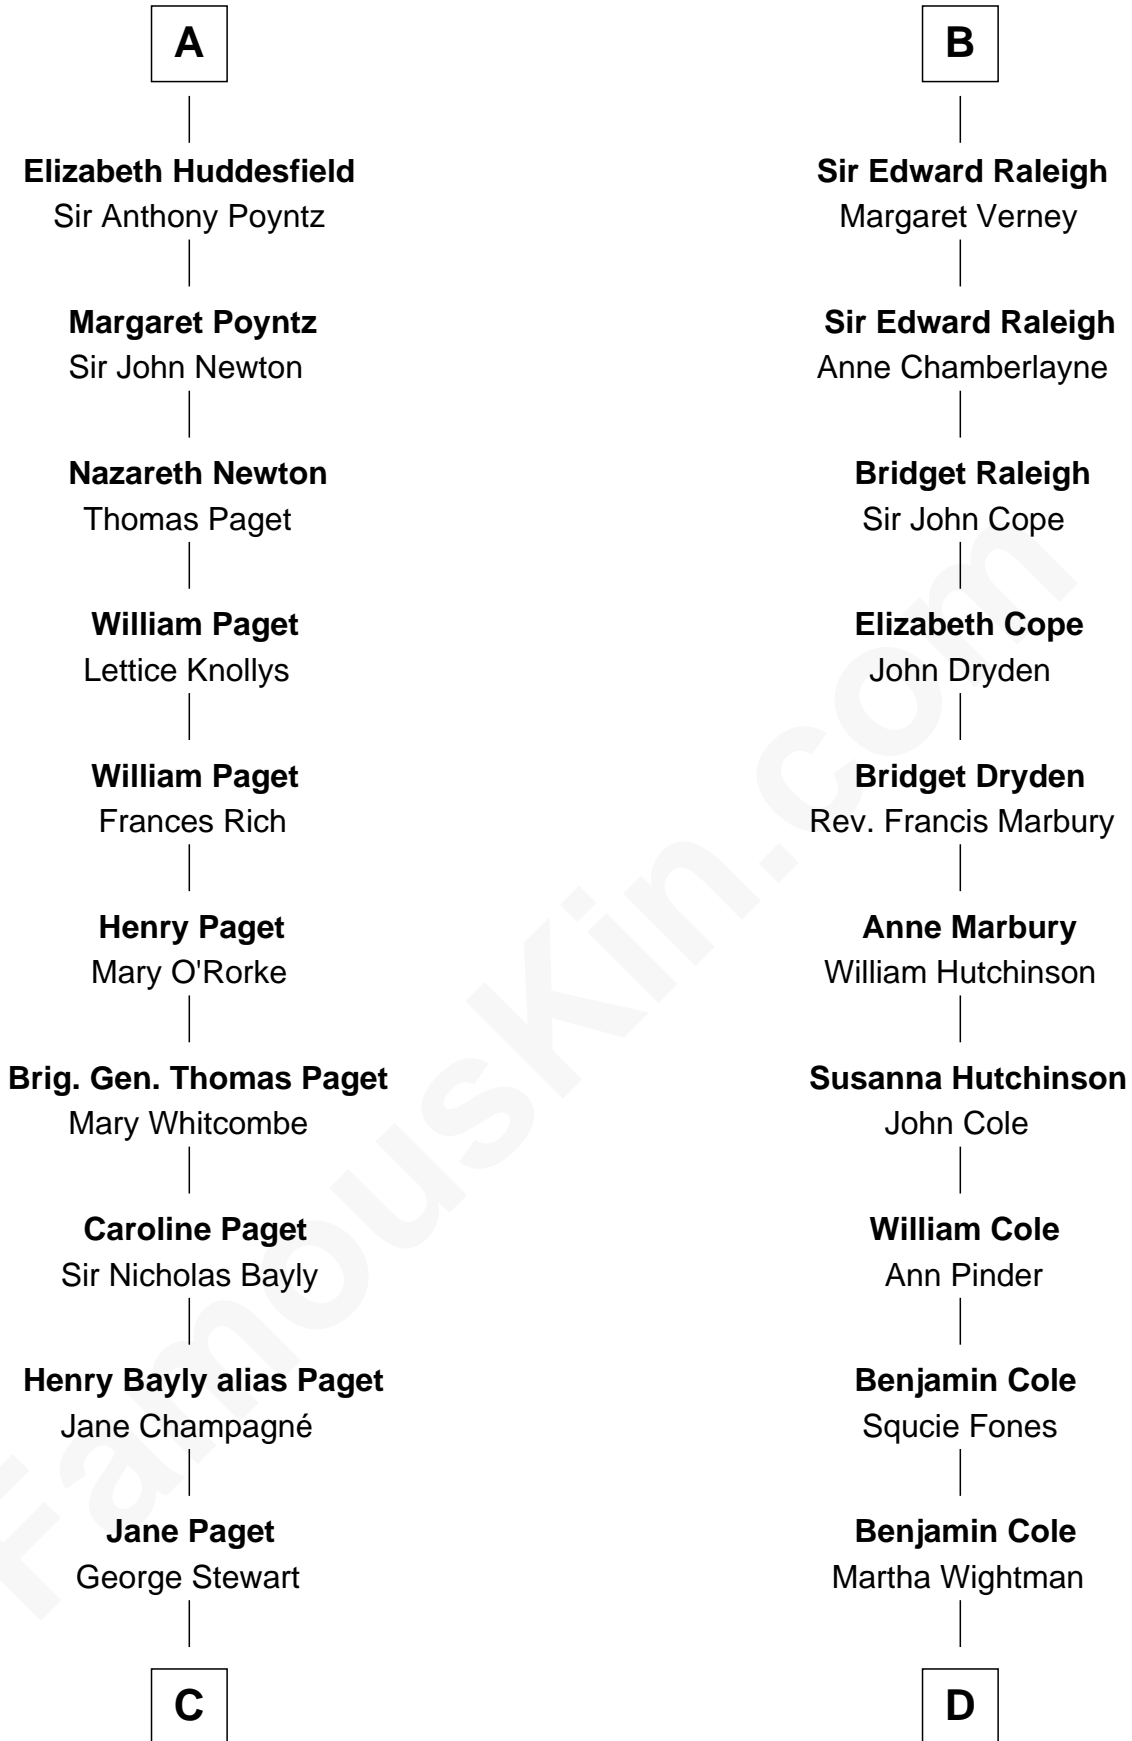

FamousKin.com

Relationship Chart of

Sir Winston Churchill

Prime Minister of the United Kingdom

19th cousin 1 time removed of

Melvil Dewey

Inventor of the Dewey Decimal System

Sir Hugh le Despencer

Anne Wake

Sir John Courtenay

Joan Champernoun

Sir Philip Courtenay

Elizabeth Hungerford

Katherine Courtenay

Sir William Huddesfield

A

Margaret Despencer

Robert de Ferrers

Phillippa Ferrers

Sir Thomas Greene

Elizabeth Greene

William Raleigh

B

C

Jane Stewart
Sir George Spencer-Churchill

Sir John Winston Spencer-Churchill
Frances Anne Emily Vane

Randolph Henry Spencer-Churchill
Jeanette Jerome

Sir Winston Churchill
Prime Minister of the United Kingdom