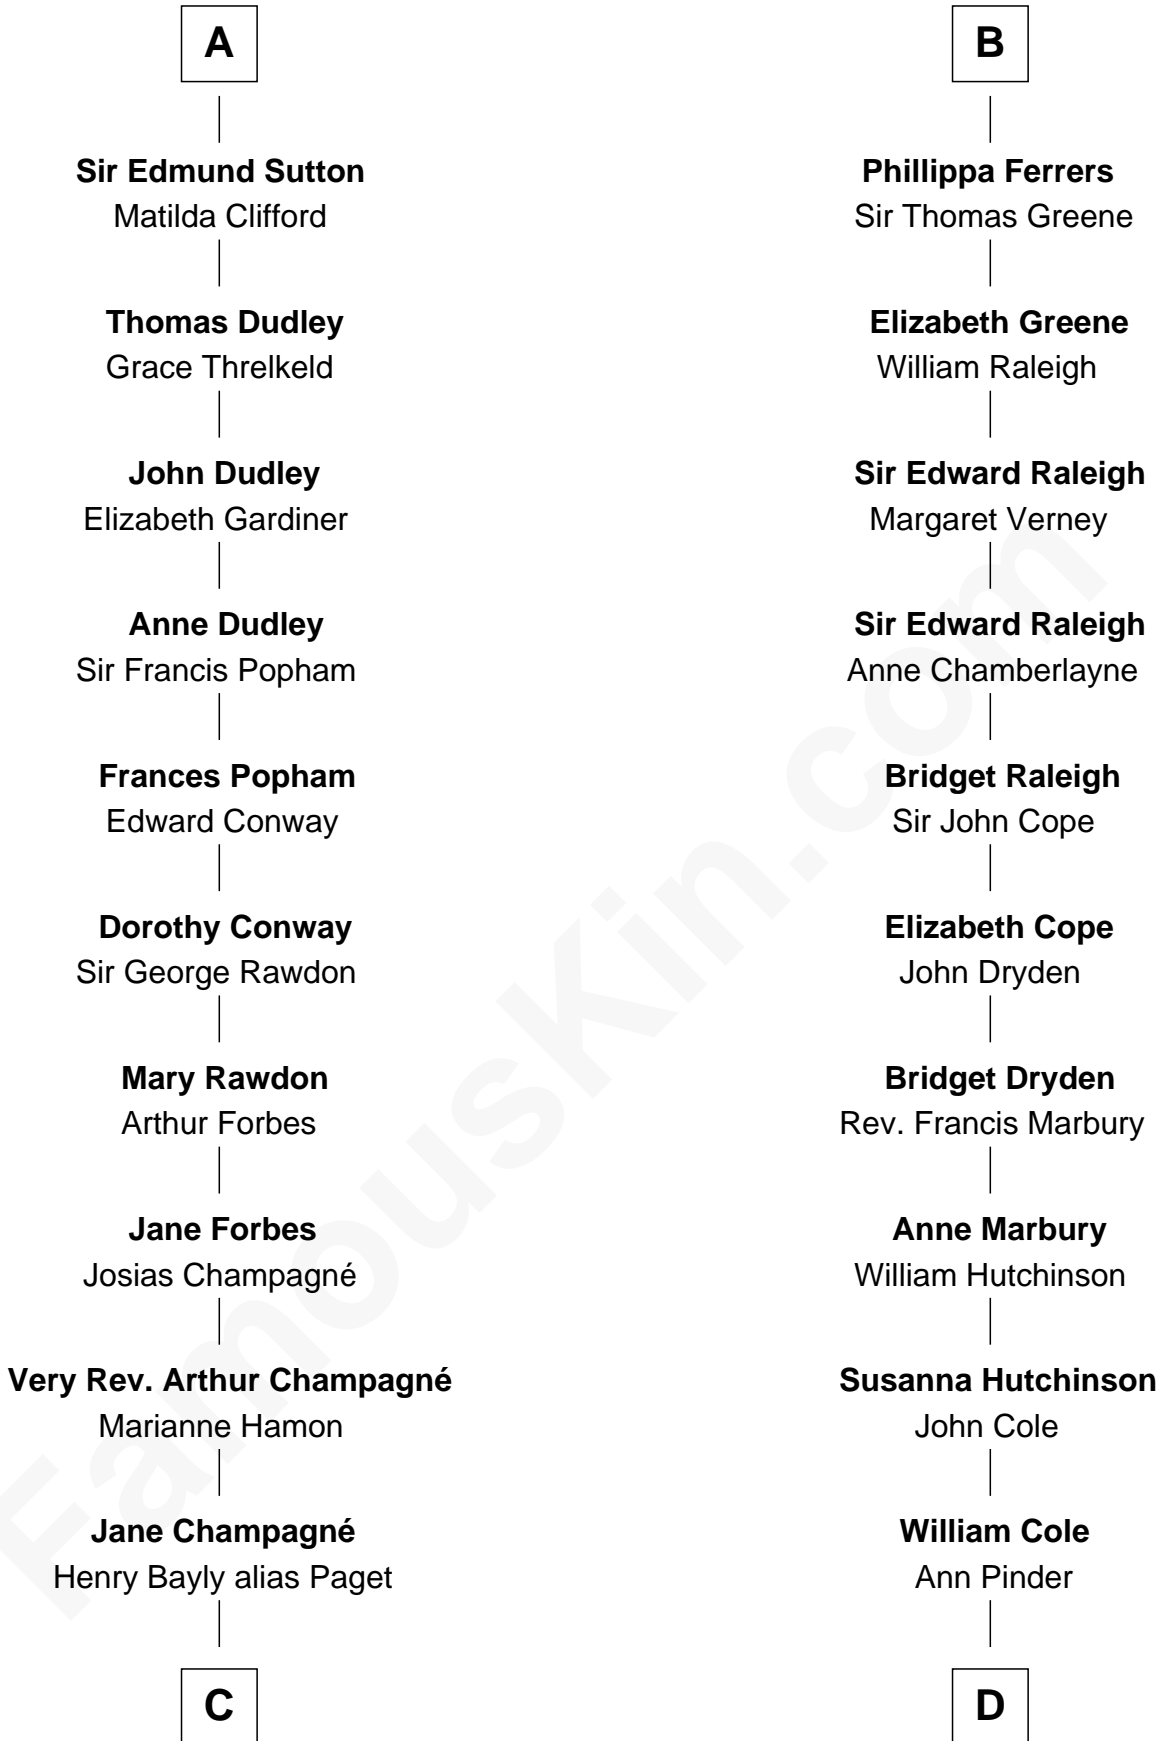

FamousKin.com

Relationship Chart of

Sir Winston Churchill

Prime Minister of the United Kingdom

21st cousin of

Melvil Dewey

Inventor of the Dewey Decimal System

Sir William Marshal

Isabel de Clare

C

Jane Paget
George Stewart

Jane Stewart
Sir George Spencer-Churchill

Sir John Winston Spencer-Churchill
Frances Anne Emily Vane

Randolph Henry Spencer-Churchill
Jeanette Jerome

Sir Winston Churchill
Prime Minister of the United Kingdom