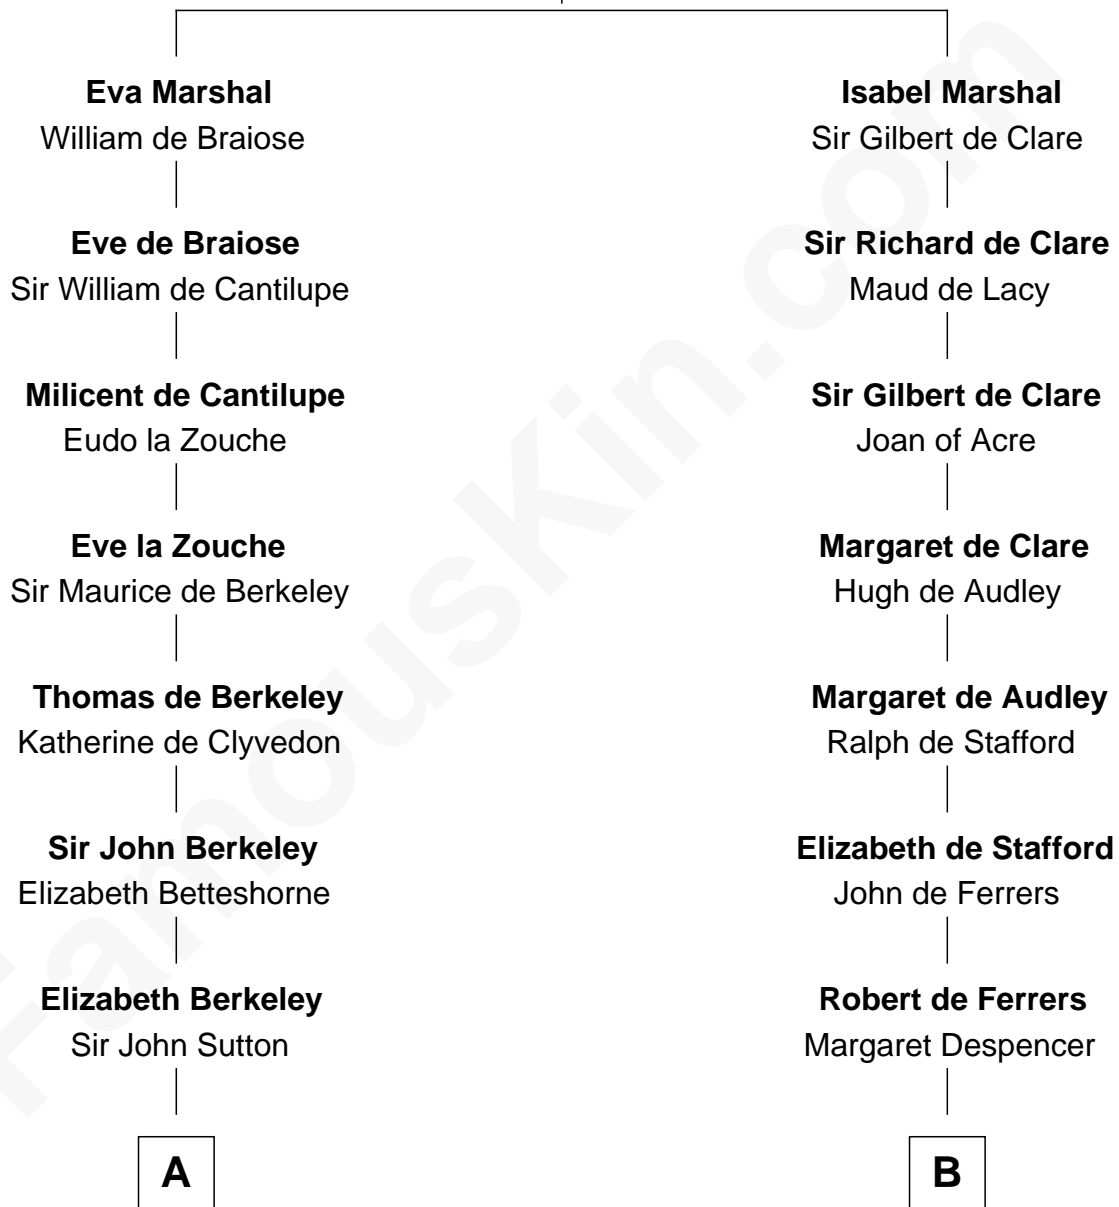

FamousKin.com

Relationship Chart of

Sir Winston Churchill

Prime Minister of the United Kingdom

21st cousin of

Melvil Dewey

Inventor of the Dewey Decimal System

Sir William Marshal

Isabel de Clare

C

Jane Paget
George Stewart

Jane Stewart
Sir George Spencer-Churchill

Sir John Winston Spencer-Churchill
Frances Anne Emily Vane

Randolph Henry Spencer-Churchill
Jeanette Jerome

Sir Winston Churchill
Prime Minister of the United Kingdom