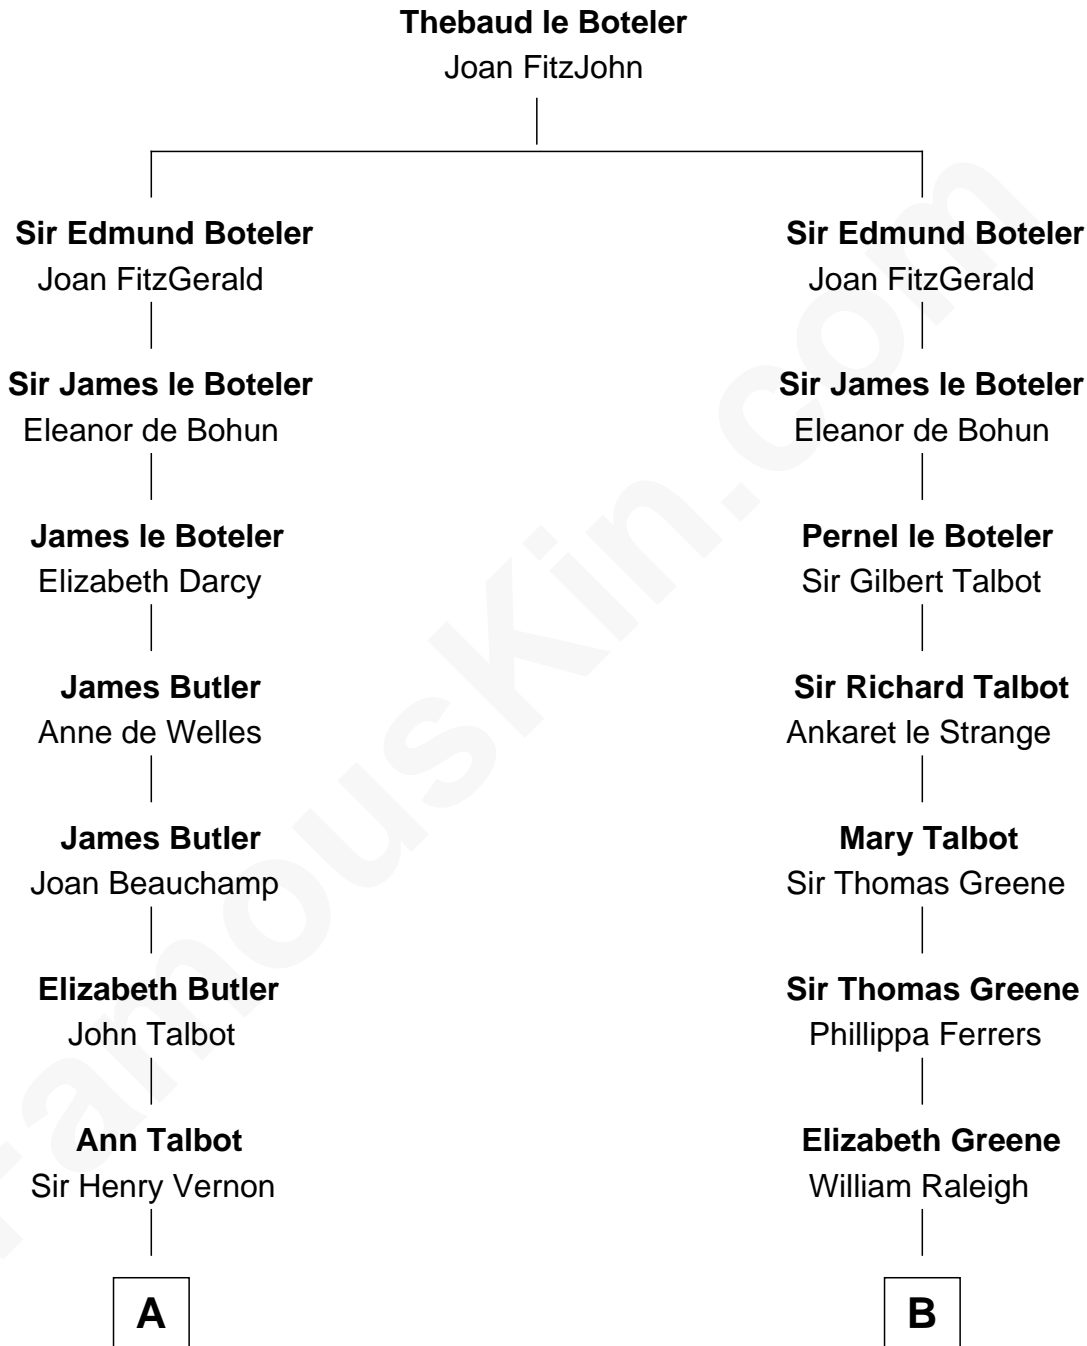

## Relationship Chart of

### Sir Winston Churchill

*Prime Minister of the United Kingdom*

19th cousin 1 time removed of

**Melvil Dewey**

*Inventor of the Dewey Decimal System*

**C**

**Sir George Spencer-Churchill**

Jane Stewart