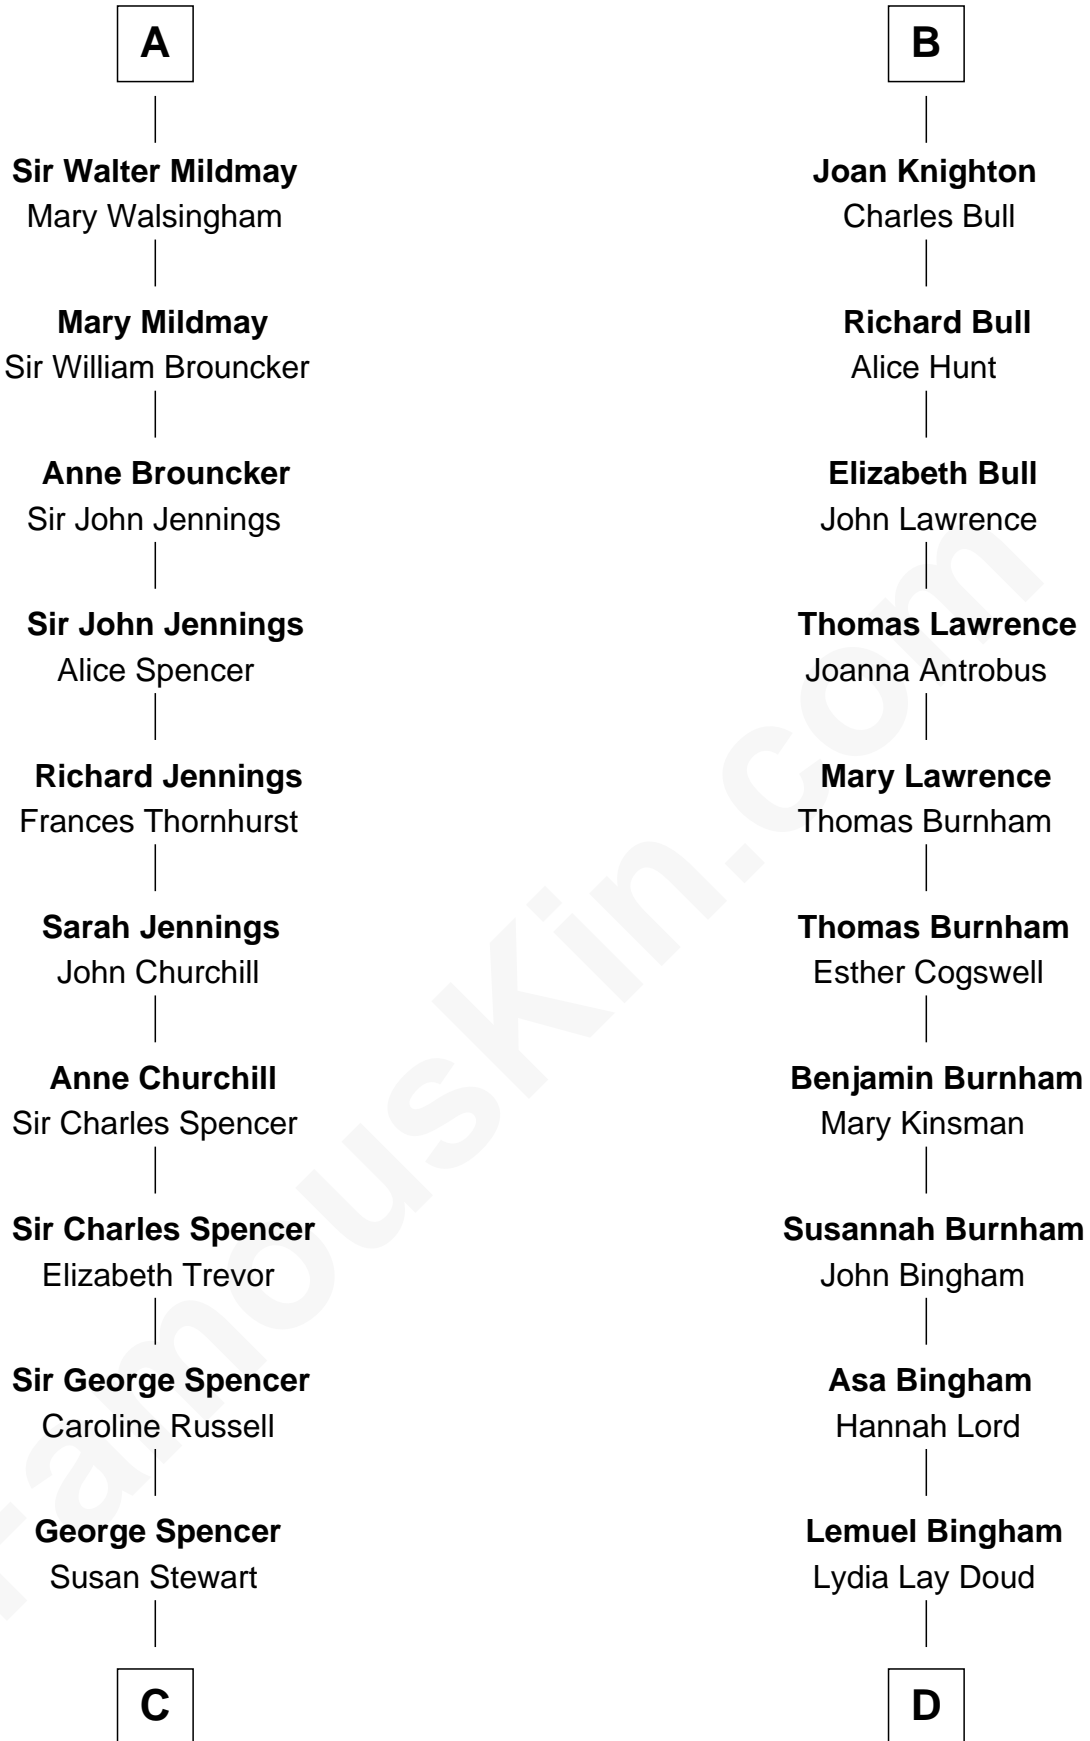

FamousKin.com

Relationship Chart of

Sir Winston Churchill

Prime Minister of the United Kingdom

19th cousin 1 time removed of

Thomas Edmund Dewey

47th Governor of New York

Sir Gilbert Pecche

Henry Caldebeck

Thomasine Caldebeck

Thomas Underhill

Anne Underhill

Thomas Knighton

B

C

Sir George Spencer-Churchill

Jane Stewart

Sir John Winston Spencer-Churchill

Frances Anne Emily Vane

Randolph Henry Spencer-Churchill

Jeanette Jerome

Sir Winston Churchill

Prime Minister of the United Kingdom

D