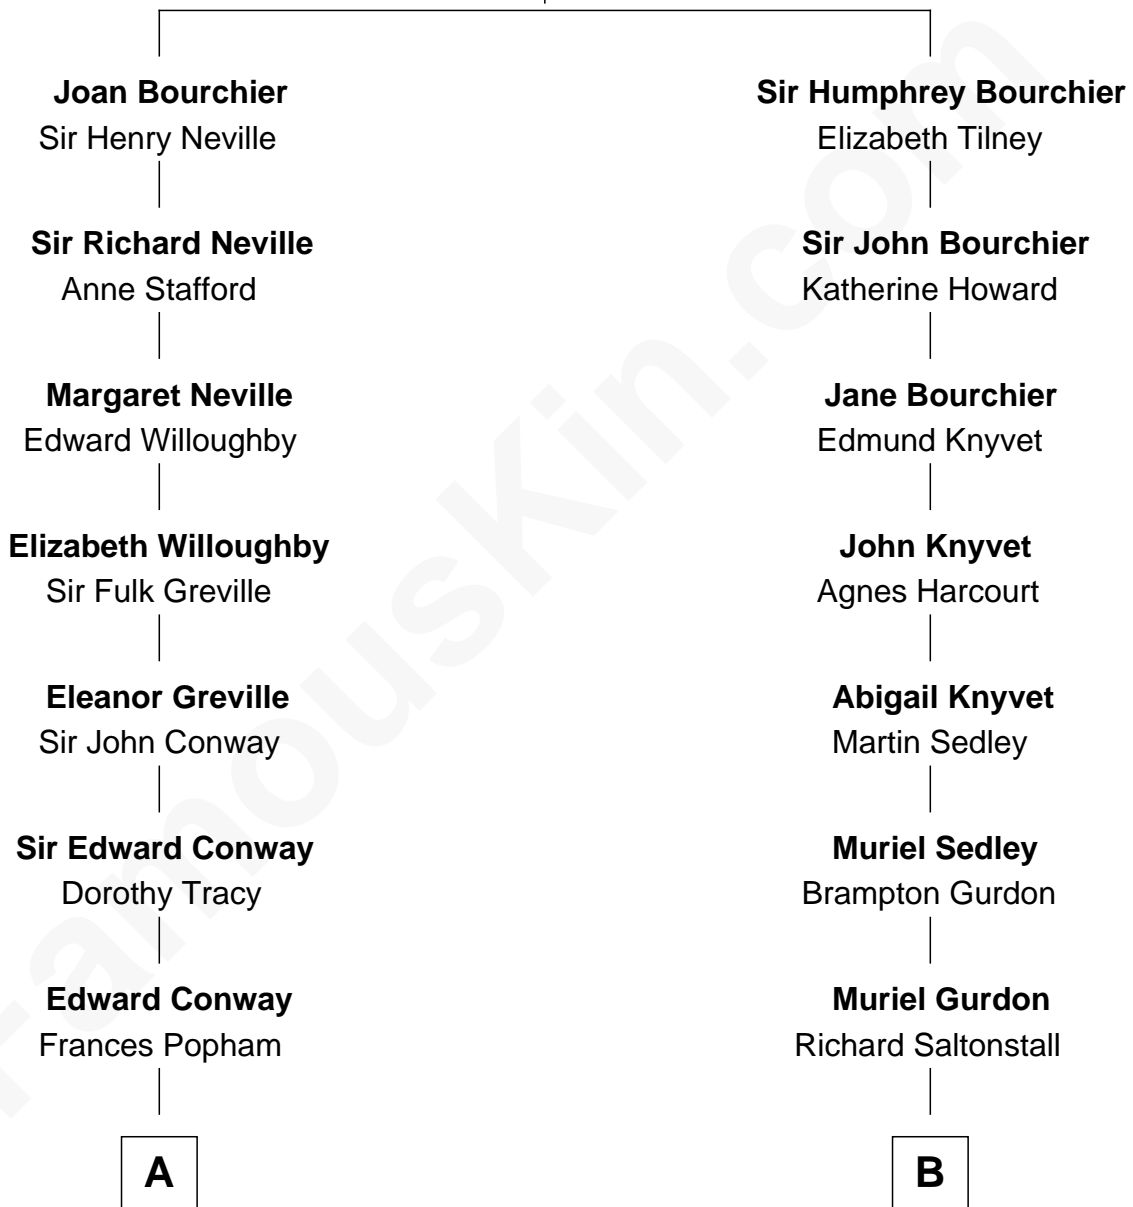

Sir John Bouchier

Margaret Berners