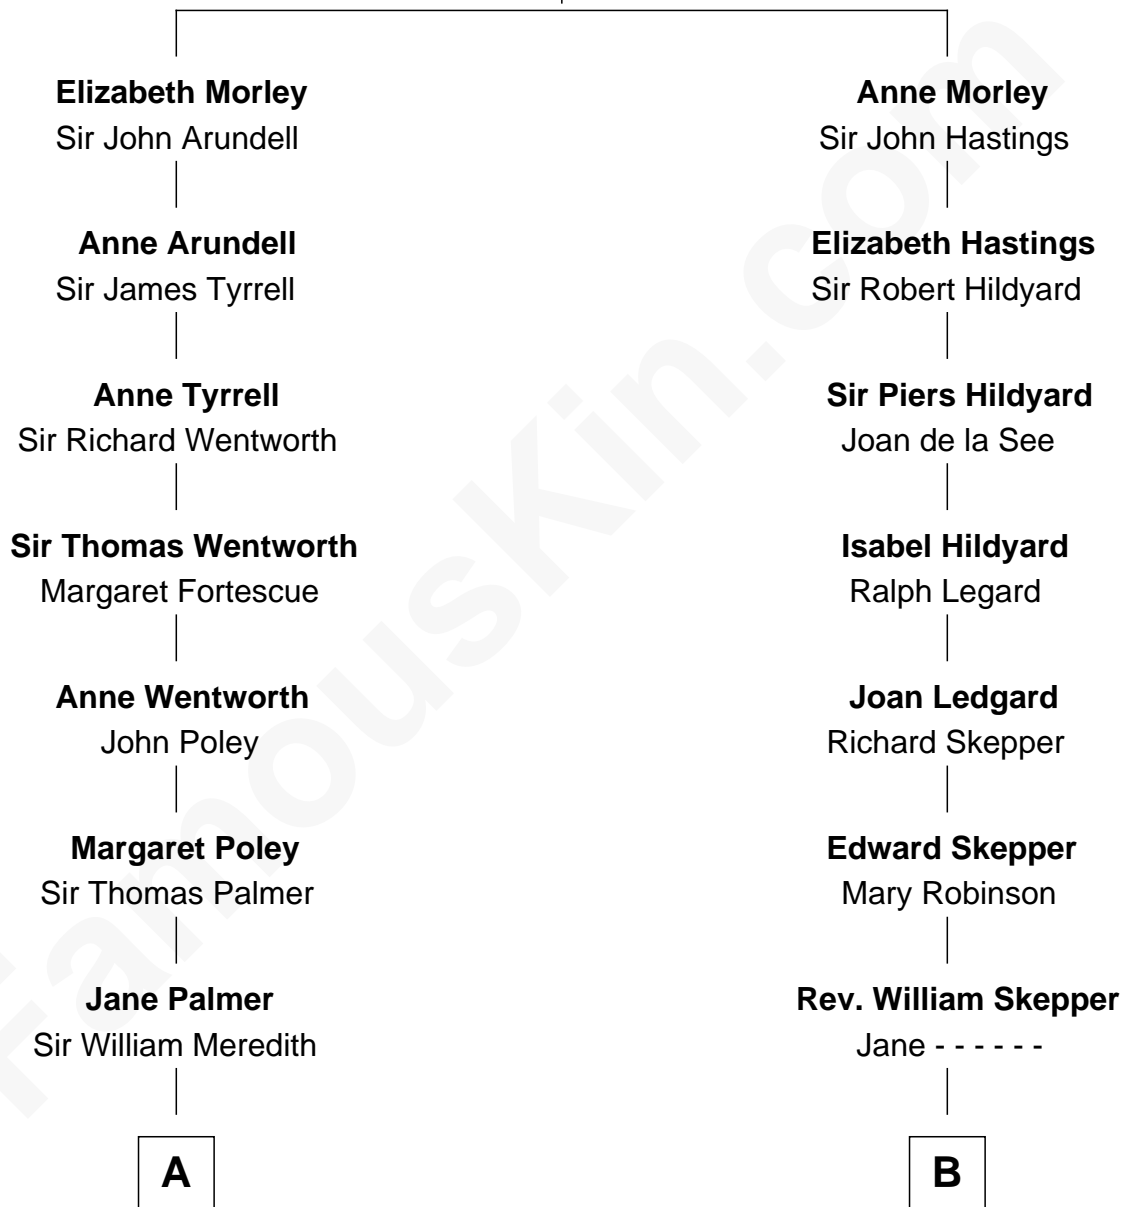

## Relationship Chart of

### Sir Winston Churchill

*Prime Minister of the United Kingdom*

17th cousin 1 time removed of

### Leverett Saltonstall

*55th Governor of Massachusetts*

**Thomas Morley**  
Isabel de la Pole

C

Randolph Henry Spencer-Churchill

Jeanette Jerome

Sir Winston Churchill

*Prime Minister of the United Kingdom*