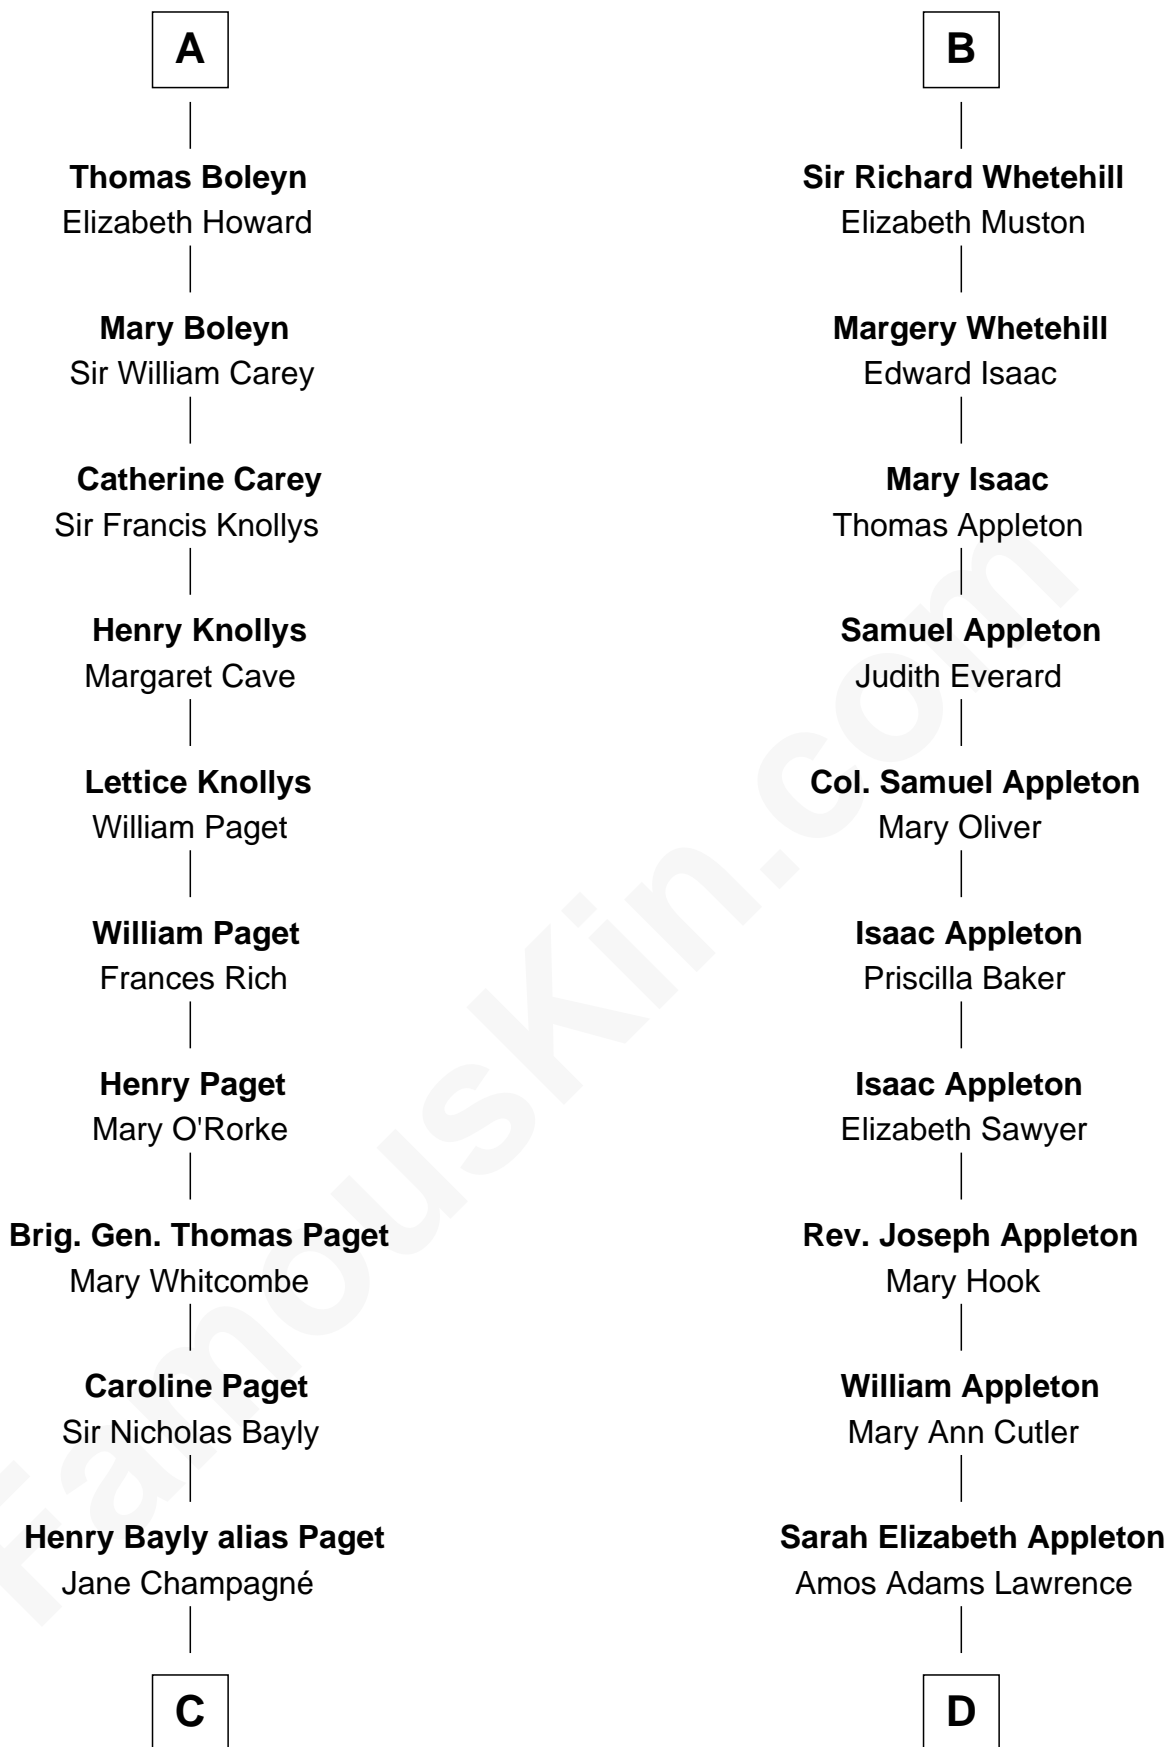

## Relationship Chart of

### Sir Winston Churchill

*Prime Minister of the United Kingdom*

19th cousin 2 times removed of

### Leverett Saltonstall

*55th Governor of Massachusetts*

**C**

**Jane Paget**  
George Stewart

**Jane Stewart**  
Sir George Spencer-Churchill

**Sir John Winston Spencer-Churchill**  
Frances Anne Emily Vane