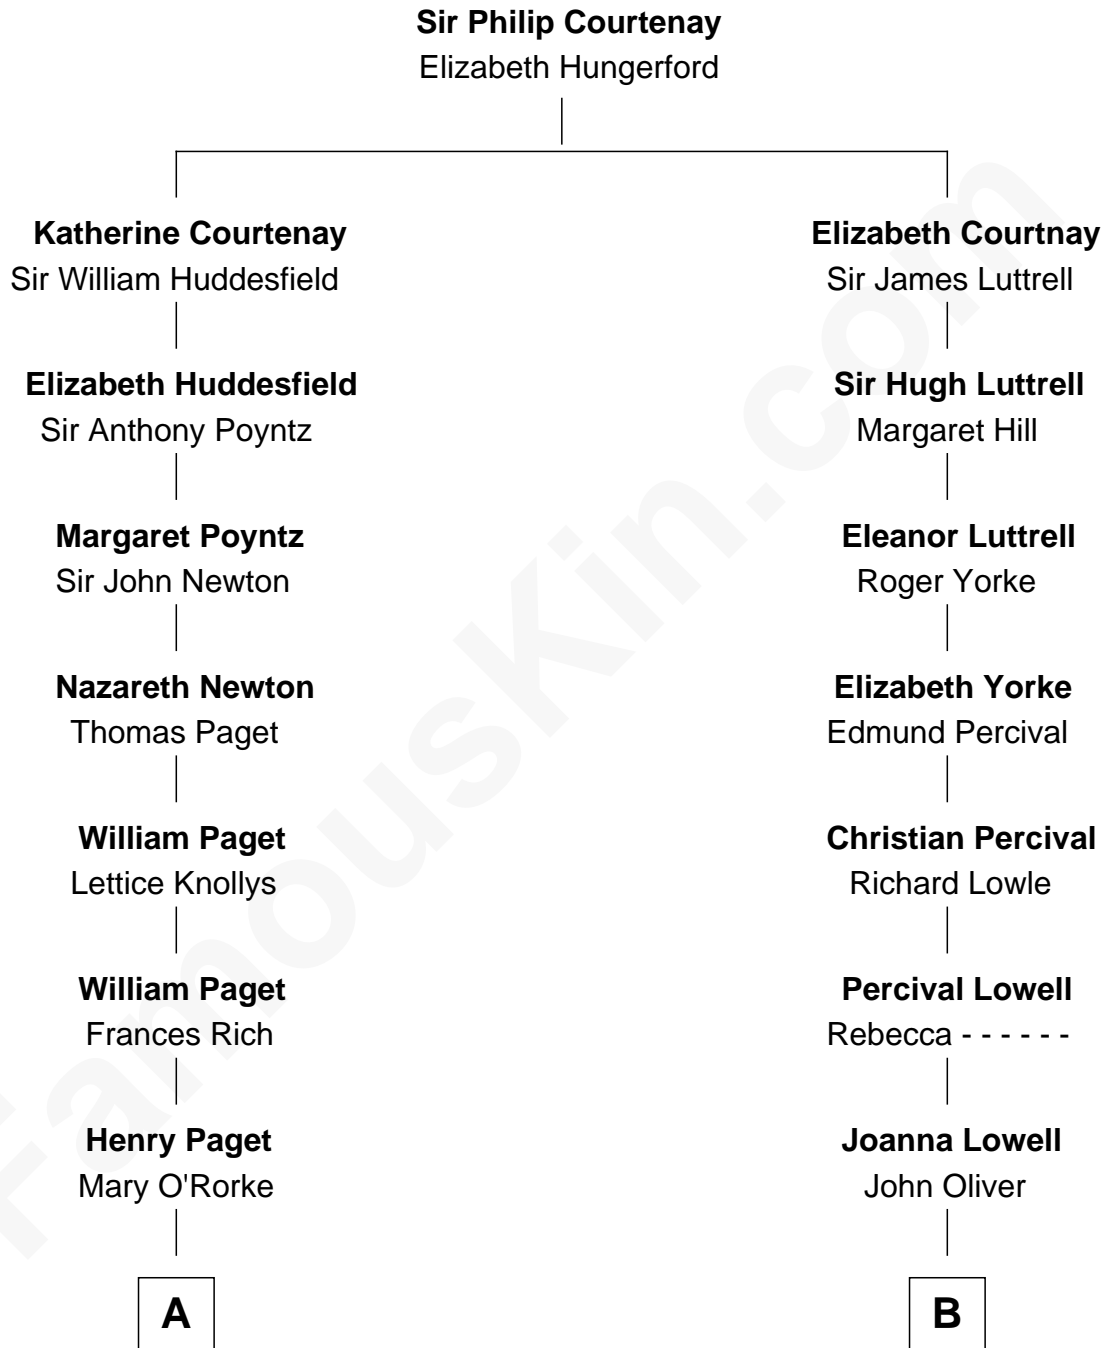

Leverett Saltonstall

55th Governor of Massachusetts