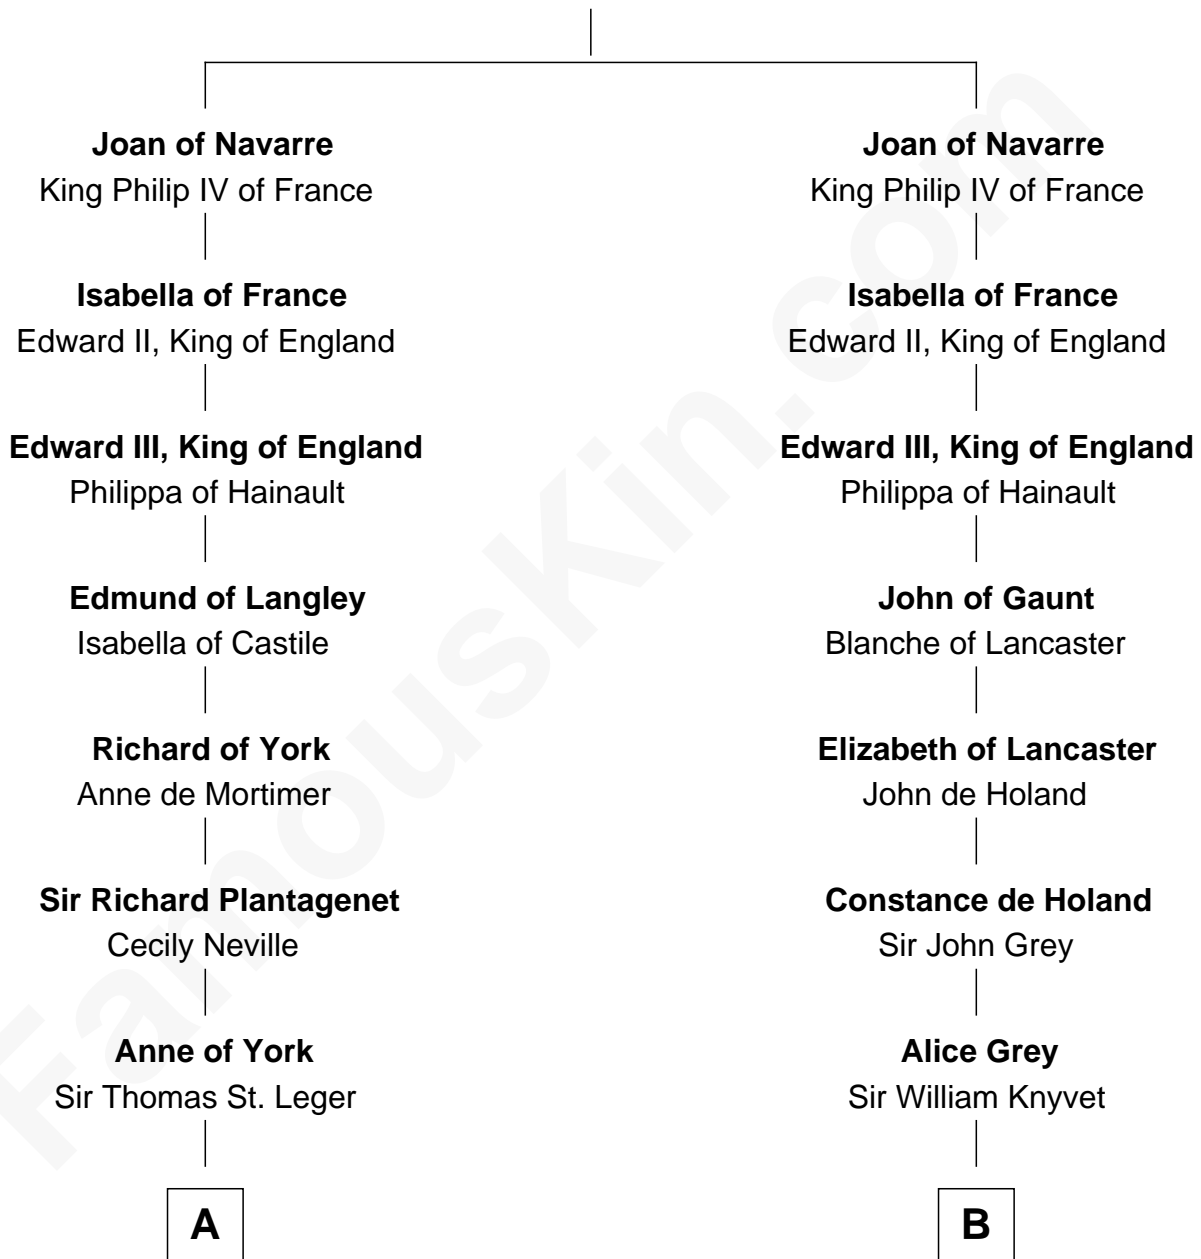

King Henry I of Navarre

Blanche of Artois