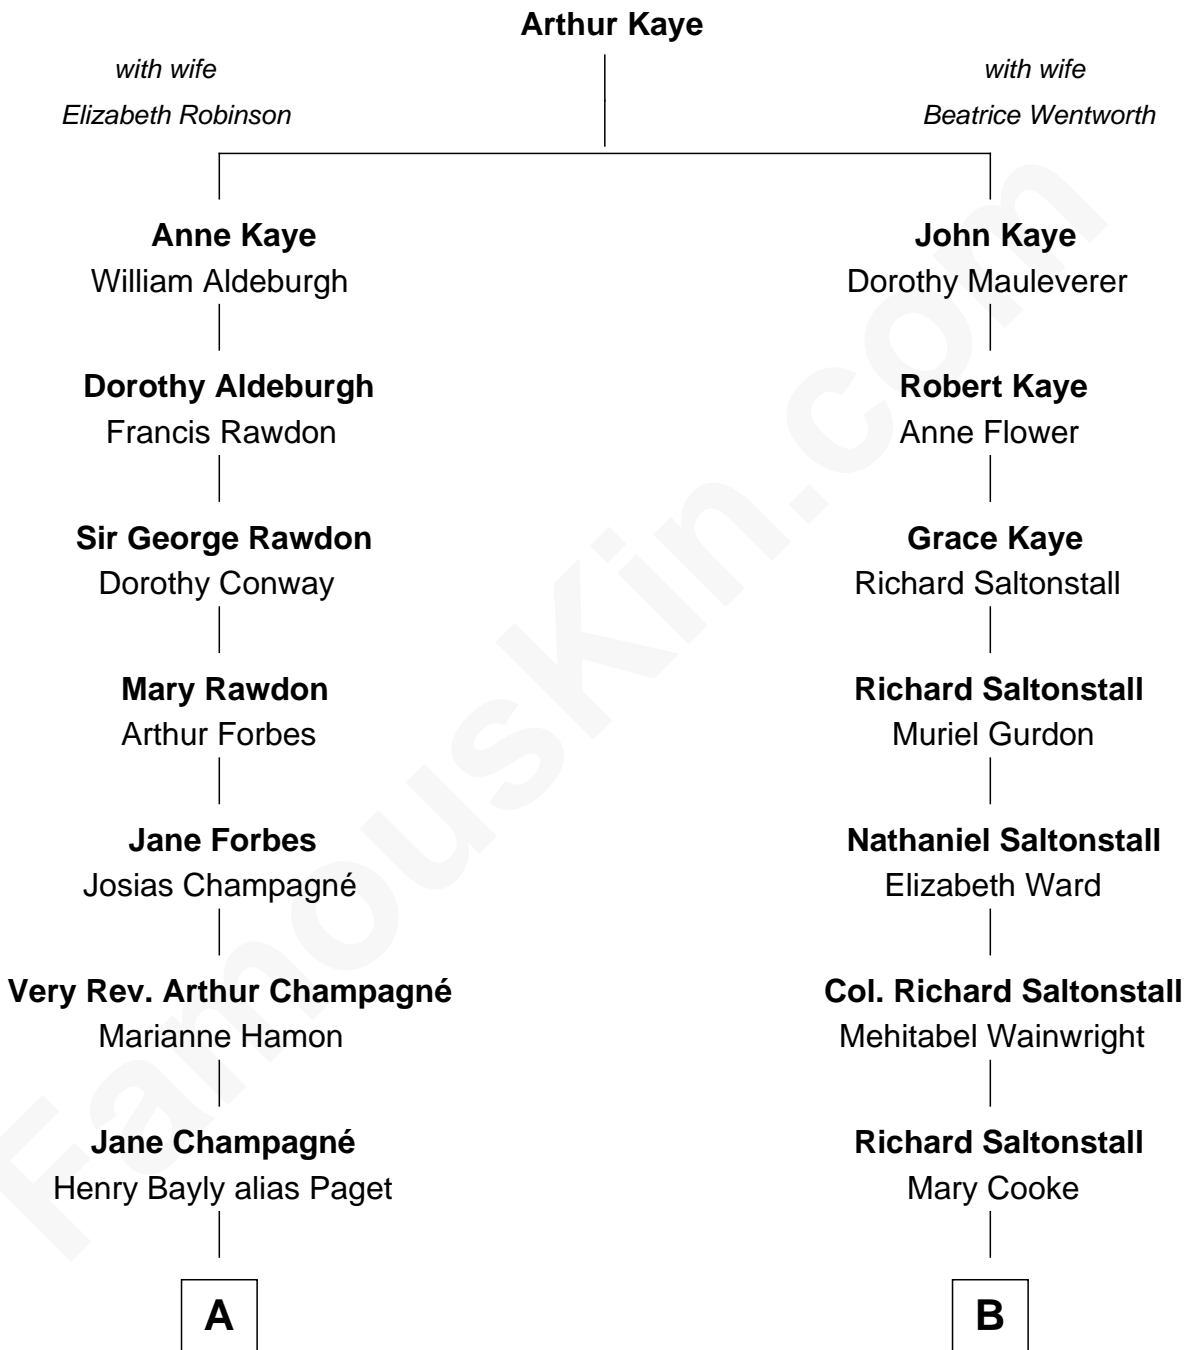

FamousKin.com

Relationship Chart of

Sir Winston Churchill

Prime Minister of the United Kingdom

11th cousin of

Leverett Saltonstall

55th Governor of Massachusetts

A

Jane Paget
George Stewart

Jane Stewart
Sir George Spencer-Churchill

Sir John Winston Spencer-Churchill
Frances Anne Emily Vane

Randolph Henry Spencer-Churchill
Jeanette Jerome

Sir Winston Churchill
Prime Minister of the United Kingdom

B

Dr. Nathaniel Saltonstall
Anna White

Leverett Saltonstall
Mary Elizabeth Sanders

Leverett Saltonstall
Rose Smith Lee

Richard Middlecott Saltonstall
Eleanor Brooks

Leverett Saltonstall
55th Governor of Massachusetts