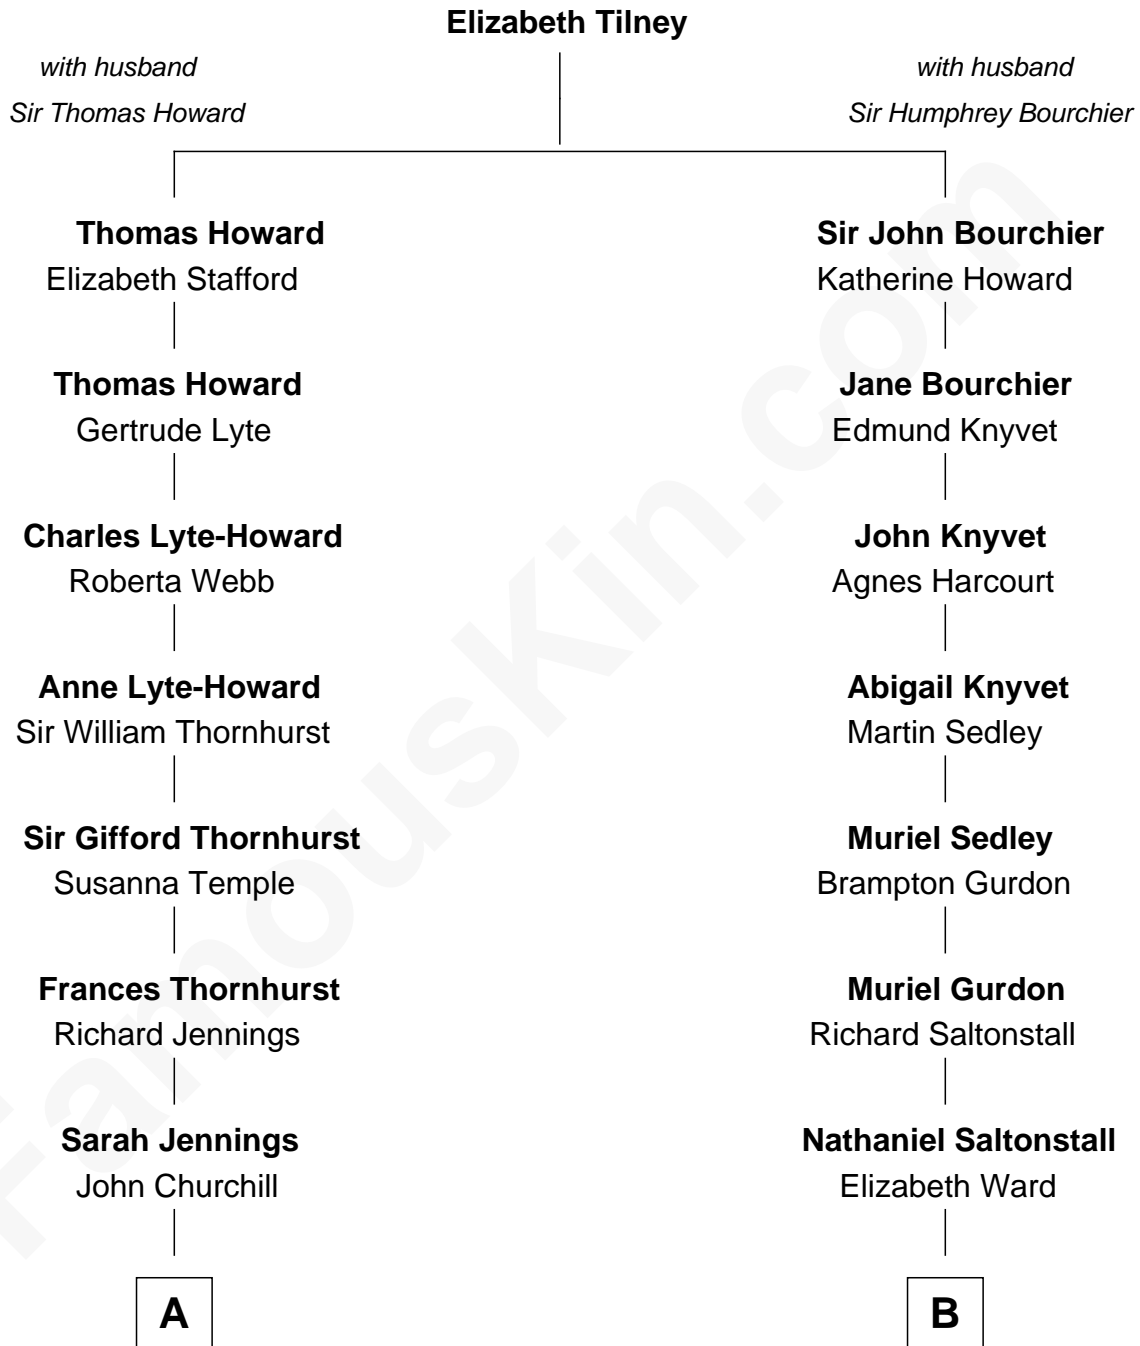

FamousKin.com

Relationship Chart of

Sir Winston Churchill

Prime Minister of the United Kingdom

13th cousin 1 time removed of

Leverett Saltonstall

55th Governor of Massachusetts

A

Anne Churchill
Sir Charles Spencer

Sir Charles Spencer
Elizabeth Trevor

Sir George Spencer
Caroline Russell

George Spencer
Susan Stewart

Sir George Spencer-Churchill
Jane Stewart

Sir John Winston Spencer-Churchill
Frances Anne Emily Vane