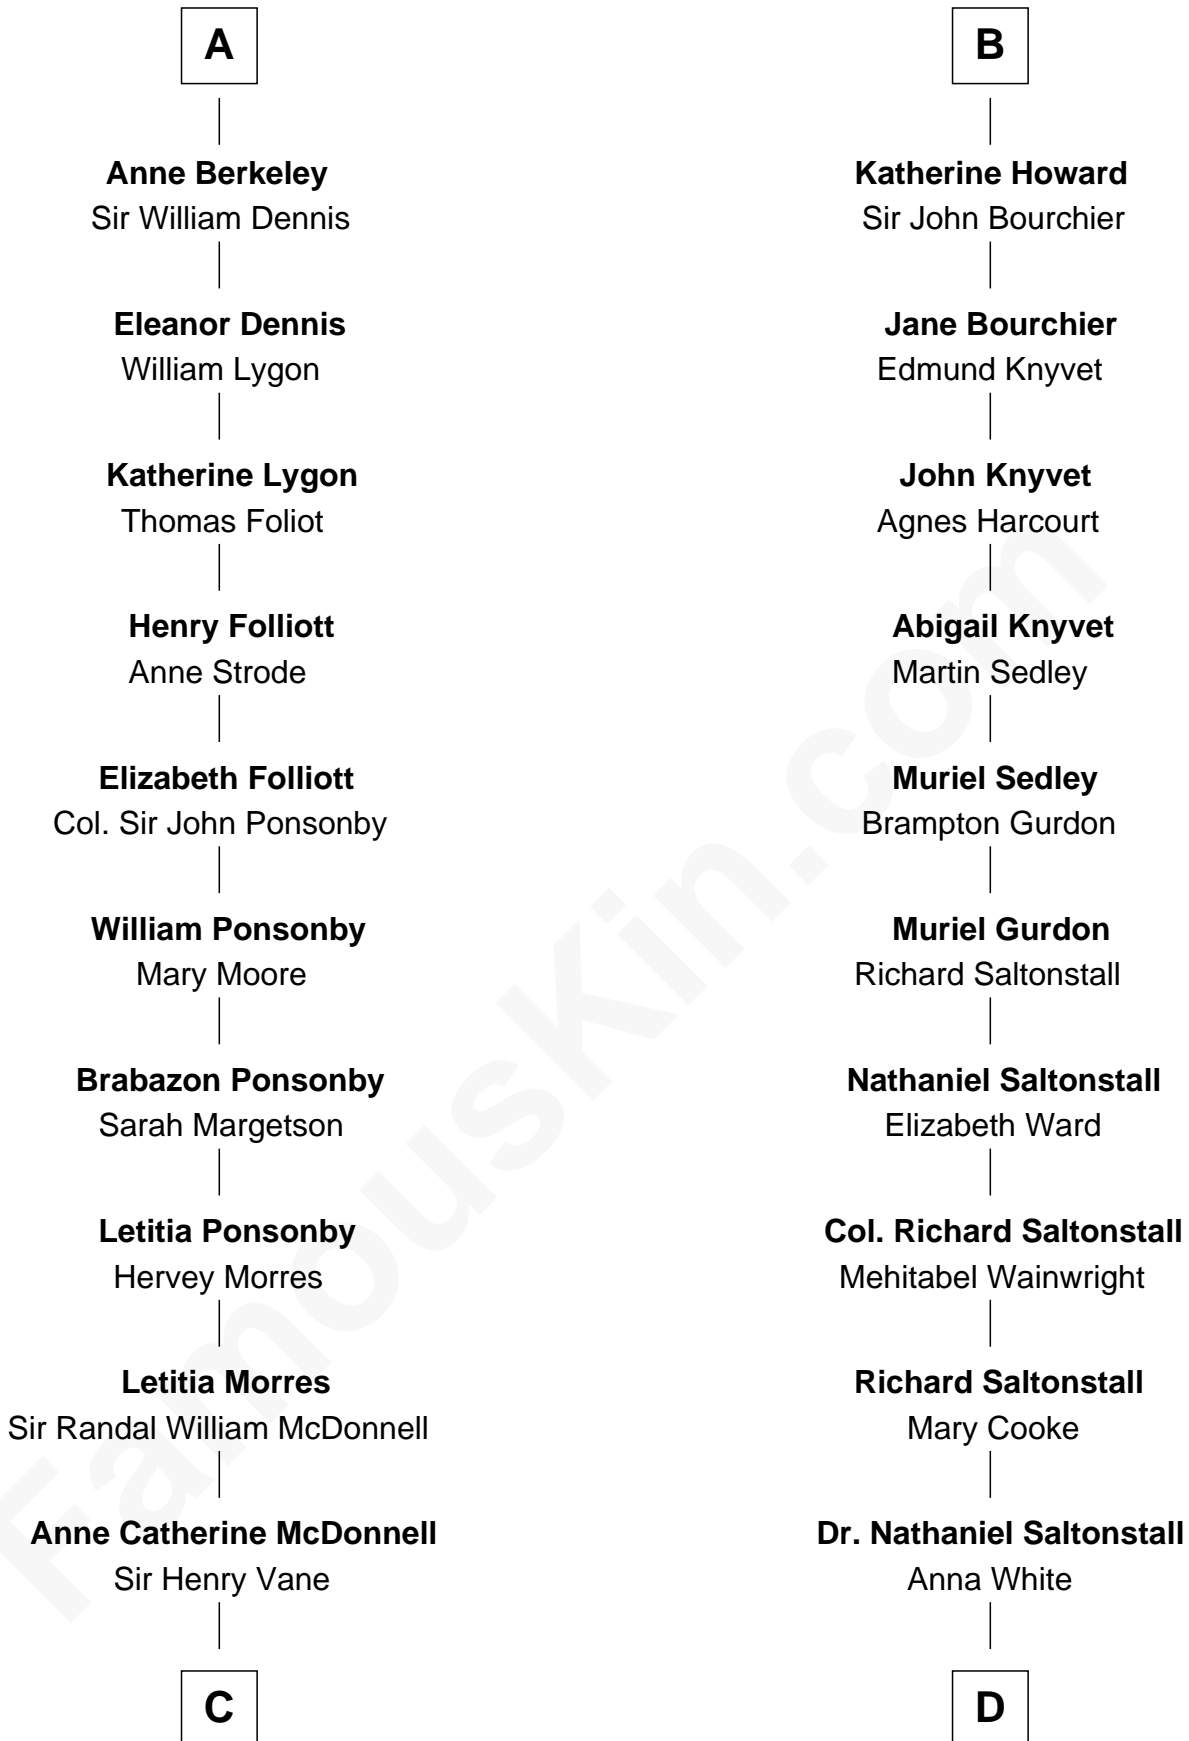

## Relationship Chart of

**Sir Winston Churchill**

*Prime Minister of the United Kingdom*

20th cousin of

**Leverett Saltonstall**

*55th Governor of Massachusetts*

**C**

**Frances Anne Emily Vane-Tempest**

Sir Charles William Stewart

**Frances Anne Emily Vane**

Sir John Winston Spencer-Churchill

**Randolph Henry Spencer-Churchill**

Jeanette Jerome

**Sir Winston Churchill**

*Prime Minister of the United Kingdom*

**D**

**Leverett Saltonstall**

Mary Elizabeth Sanders

**Leverett Saltonstall**

Rose Smith Lee

**Richard Middlecott Saltonstall**

Eleanor Brooks

**Leverett Saltonstall**