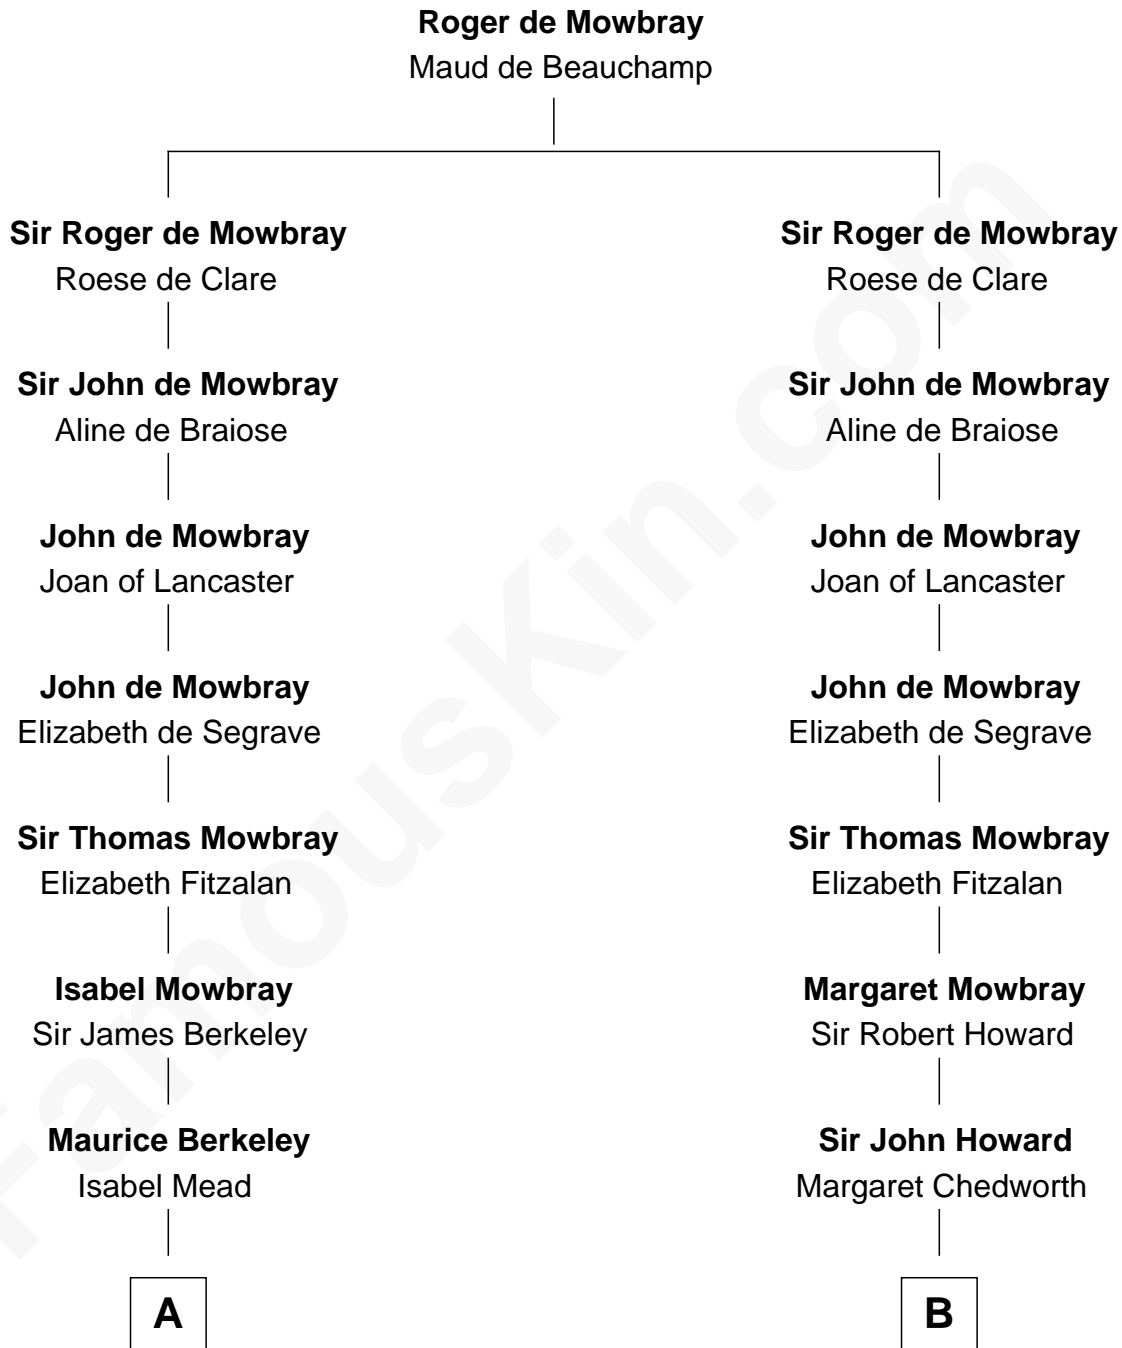

## Relationship Chart of

**Sir Winston Churchill**

*Prime Minister of the United Kingdom*

20th cousin of

**Leverett Saltonstall**

*55th Governor of Massachusetts*

**C**

**Frances Anne Emily Vane-Tempest**

Sir Charles William Stewart

**Frances Anne Emily Vane**

Sir John Winston Spencer-Churchill

**Randolph Henry Spencer-Churchill**

Jeanette Jerome

**Sir Winston Churchill**

*Prime Minister of the United Kingdom*

**D**

**Leverett Saltonstall**

Mary Elizabeth Sanders

**Leverett Saltonstall**

Rose Smith Lee

**Richard Middlecott Saltonstall**

Eleanor Brooks

**Leverett Saltonstall**