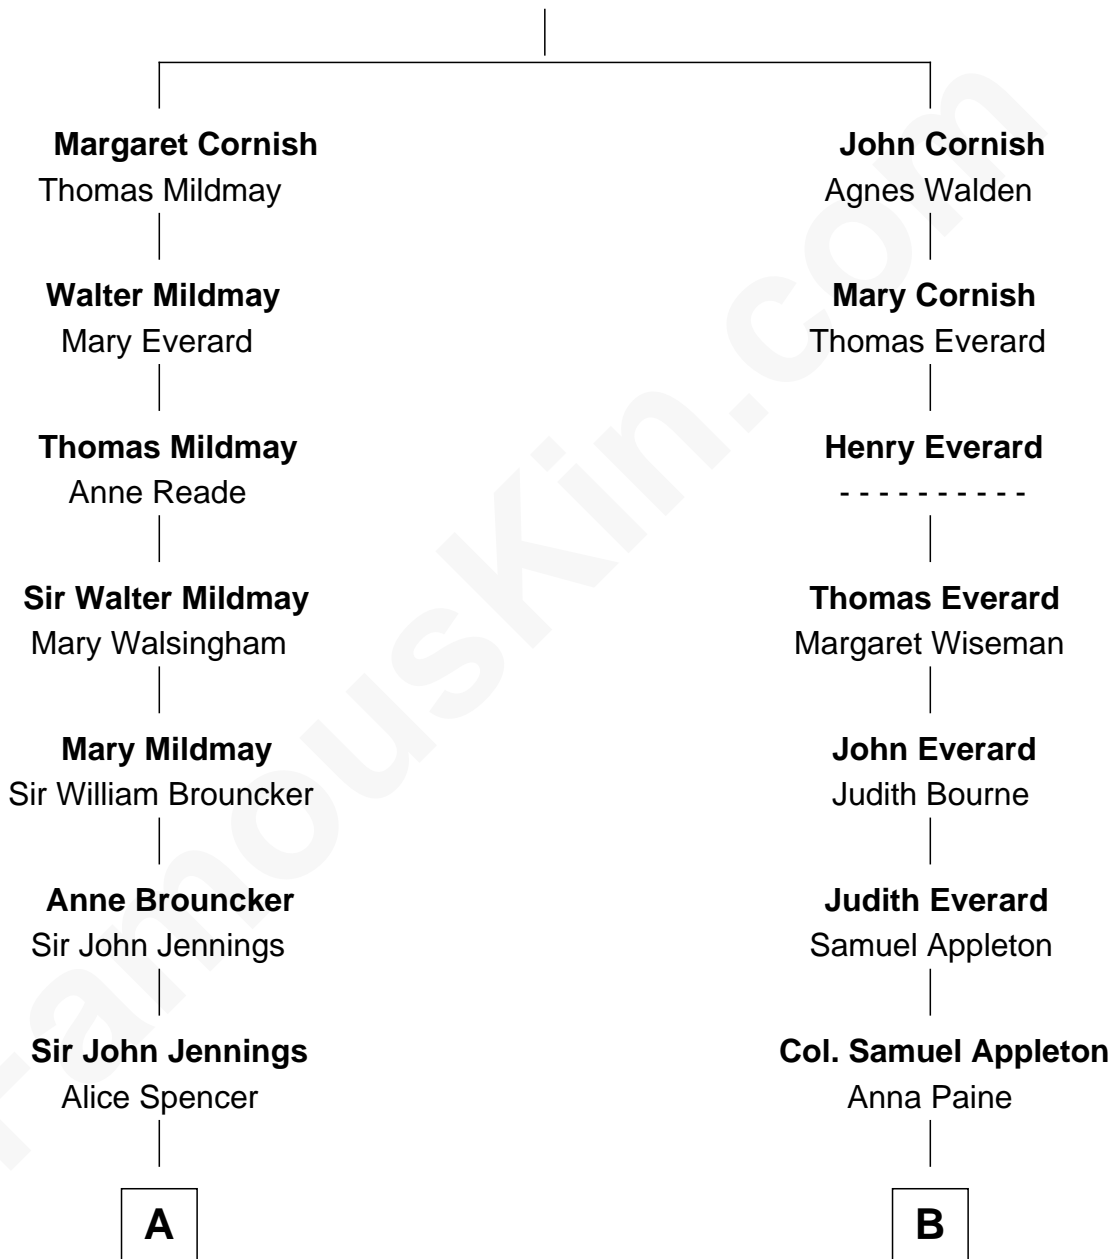

FamousKin.com

Relationship Chart of

Sir Winston Churchill

Prime Minister of the United Kingdom

16th cousin of

Tim Robbins

TV and Movie Actor

John Cornish

A

Richard Jennings
Frances Thornhurst

Sarah Jennings
John Churchill

Anne Churchill
Sir Charles Spencer

Sir Charles Spencer
Elizabeth Trevor

Sir George Spencer
Caroline Russell

George Spencer
Susan Stewart

Sir George Spencer-Churchill
Jane Stewart