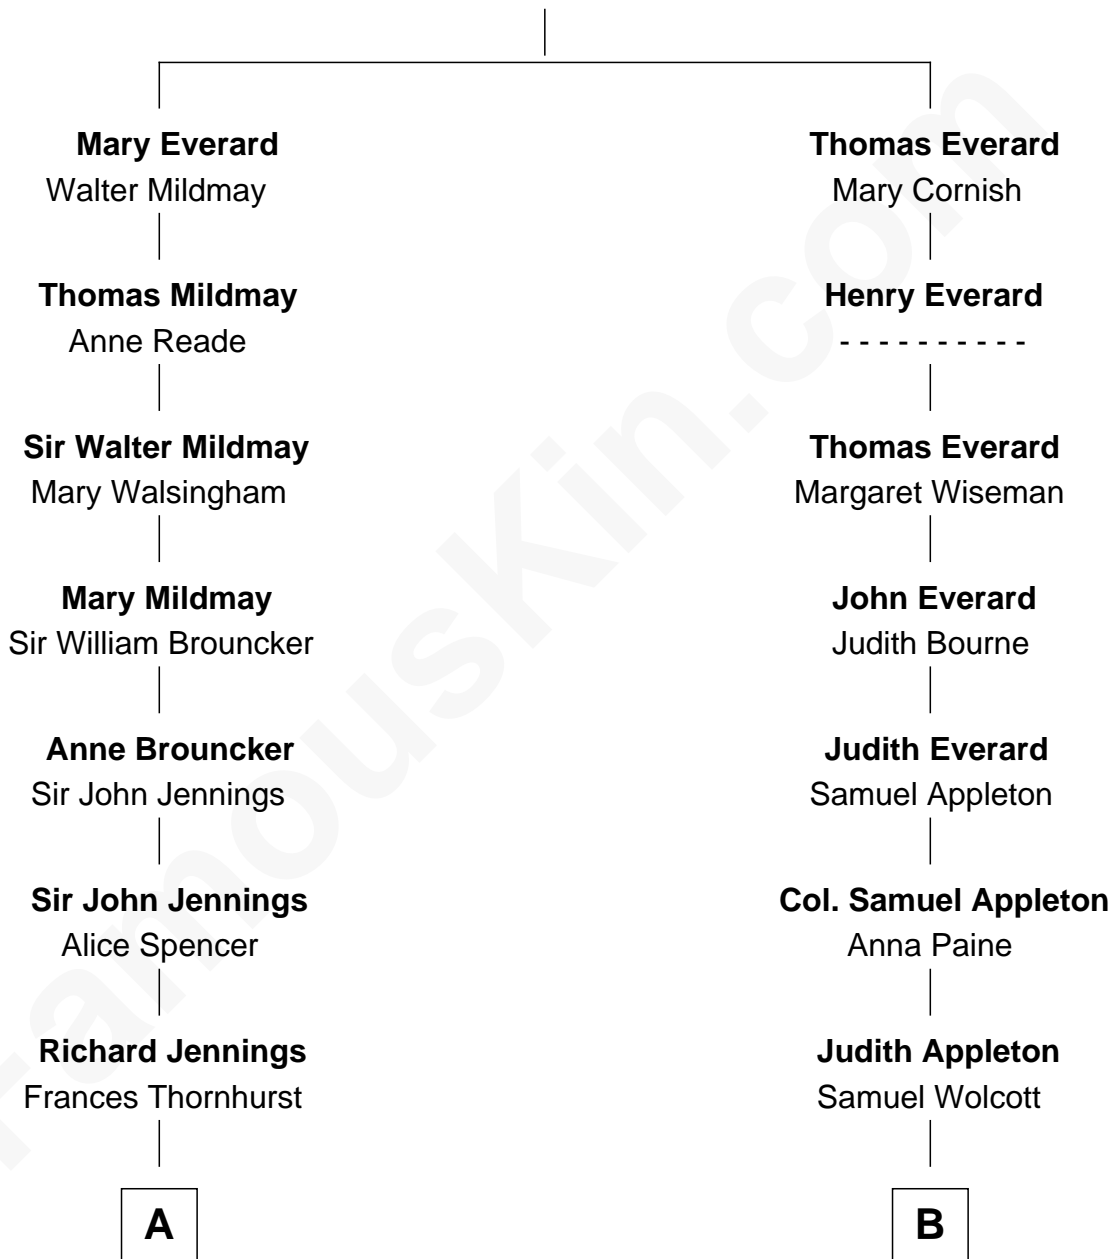

FamousKin.com

Relationship Chart of

Sir Winston Churchill

Prime Minister of the United Kingdom

15th cousin of

Tim Robbins

TV and Movie Actor

John Everard

A

Sarah Jennings

John Churchill

Anne Churchill

Sir Charles Spencer

Sir Charles Spencer

Elizabeth Trevor

Sir George Spencer

Caroline Russell

George Spencer

Susan Stewart

Sir George Spencer-Churchill

Jane Stewart

Sir John Winston Spencer-Churchill

Frances Anne Emily Vane

Randolph Henry Spencer-Churchill