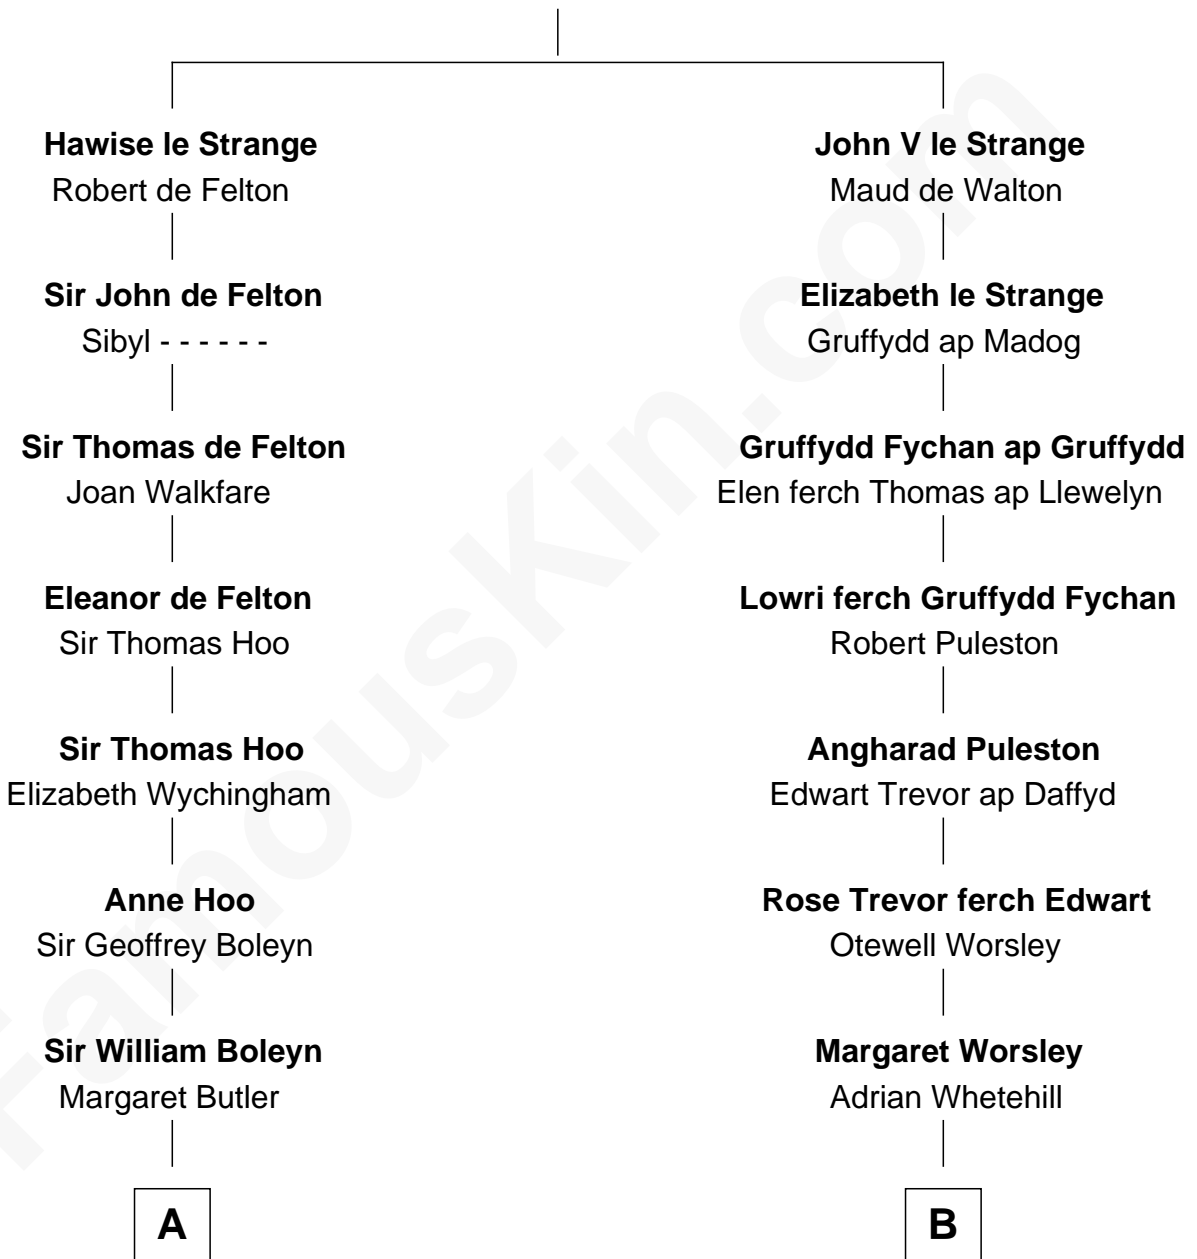

FamousKin.com

Relationship Chart of

Sir Winston Churchill

Prime Minister of the United Kingdom

21st cousin of

Tim Robbins

TV and Movie Actor

John IV le Strange

Joan de Somery

C

Jane Paget
George Stewart

Jane Stewart
Sir George Spencer-Churchill

Sir John Winston Spencer-Churchill
Frances Anne Emily Vane

Randolph Henry Spencer-Churchill
Jeanette Jerome

Sir Winston Churchill
Prime Minister of the United Kingdom