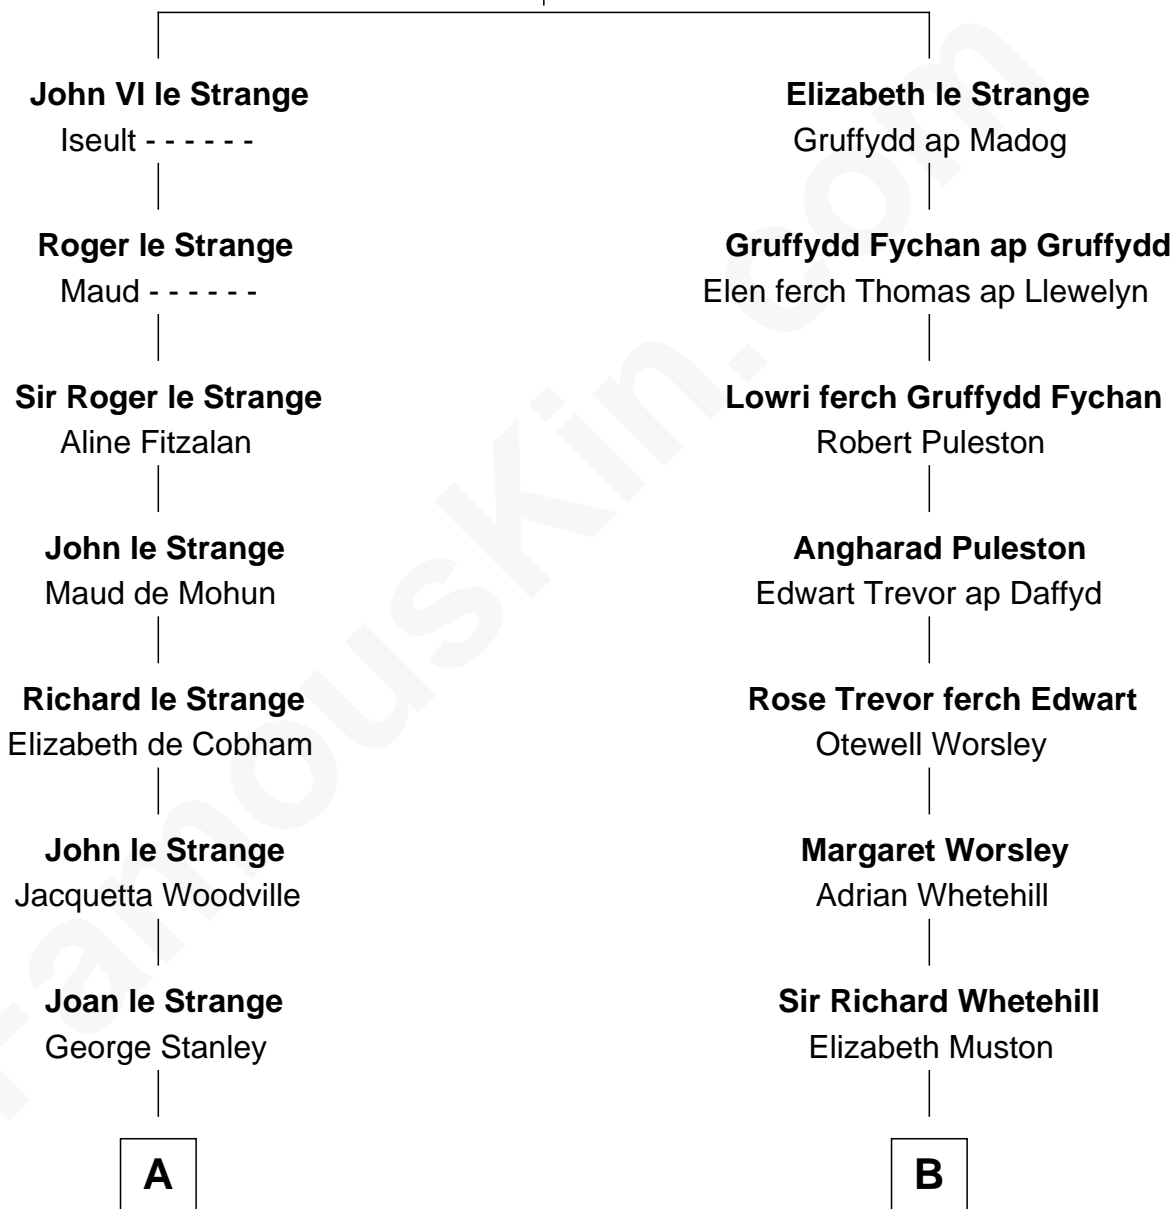

FamousKin.com

Relationship Chart of

Sir Winston Churchill

Prime Minister of the United Kingdom

20th cousin 1 time removed of

Tim Robbins

TV and Movie Actor

John V le Strange

Maud de Walton

C

George Spencer
Susan Stewart

Sir George Spencer-Churchill
Jane Stewart

Sir John Winston Spencer-Churchill
Frances Anne Emily Vane

Randolph Henry Spencer-Churchill
Jeanette Jerome

Sir Winston Churchill
Prime Minister of the United Kingdom