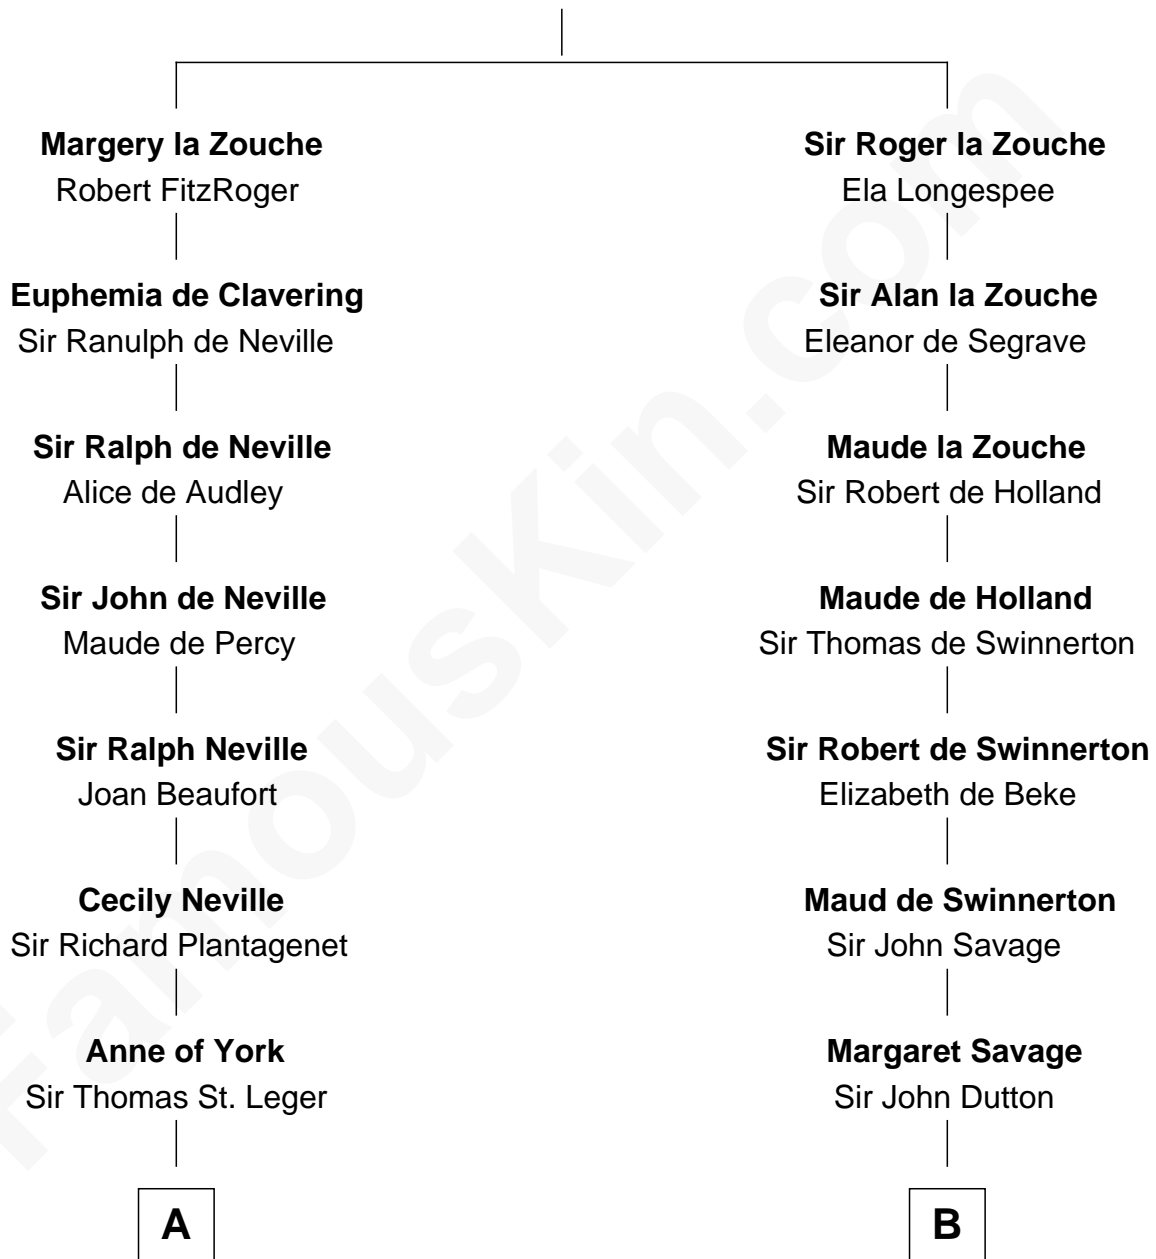

## Relationship Chart of

### Sir Winston Churchill

*Prime Minister of the United Kingdom*

18th cousin 2 times removed of

### Abraham Baldwin

*Signer of the U.S. Constitution*

**Alan la Zouche**

Ellen de Quincy

**C**

**Jane Stewart**  
Sir George Spencer-Churchill

**Sir John Winston Spencer-Churchill**  
Frances Anne Emily Vane