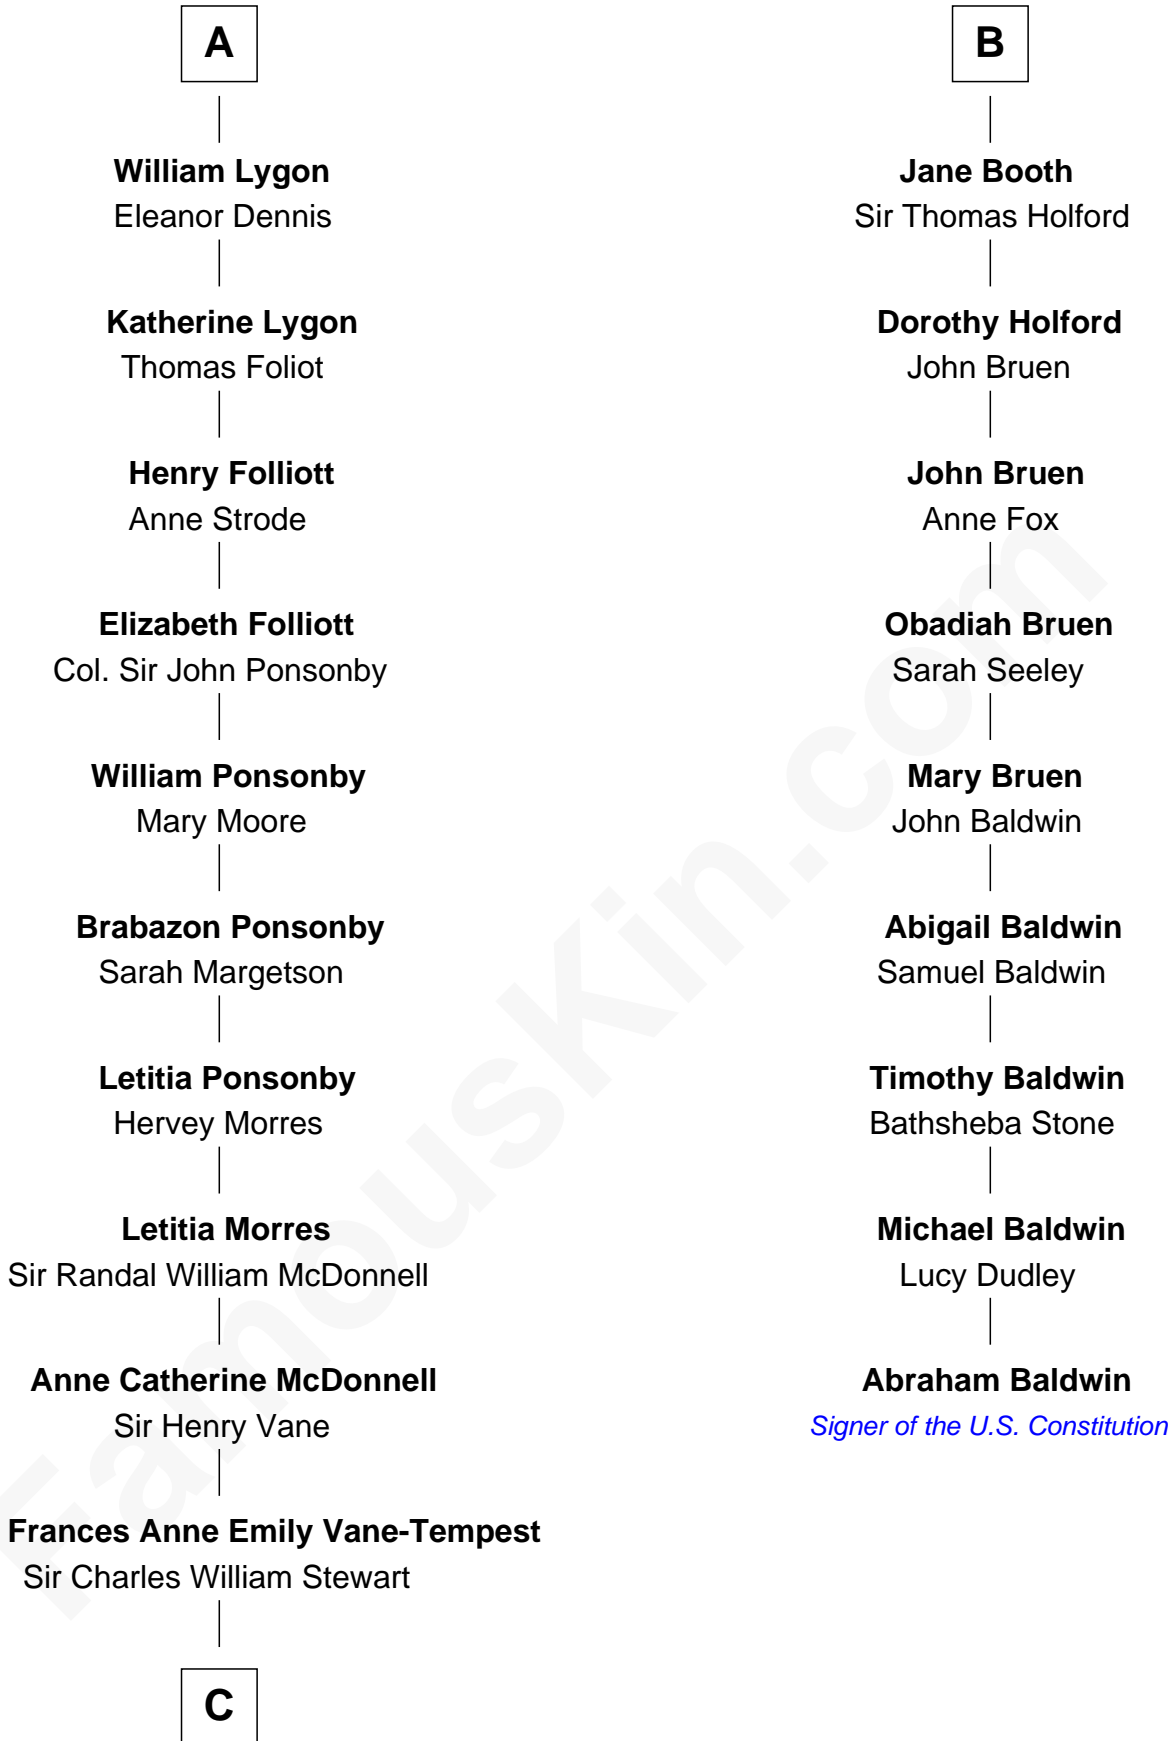

FamousKin.com

Relationship Chart of

Sir Winston Churchill

Prime Minister of the United Kingdom

15th cousin 4 times removed of

Abraham Baldwin

Signer of the U.S. Constitution

Katherine de Hastang

Ralph de Stafford

C

—
Frances Anne Emily Vane
Sir John Winston Spencer-Churchill

—
Randolph Henry Spencer-Churchill
Jeanette Jerome

—
Sir Winston Churchill
Prime Minister of the United Kingdom

FamousKin.com