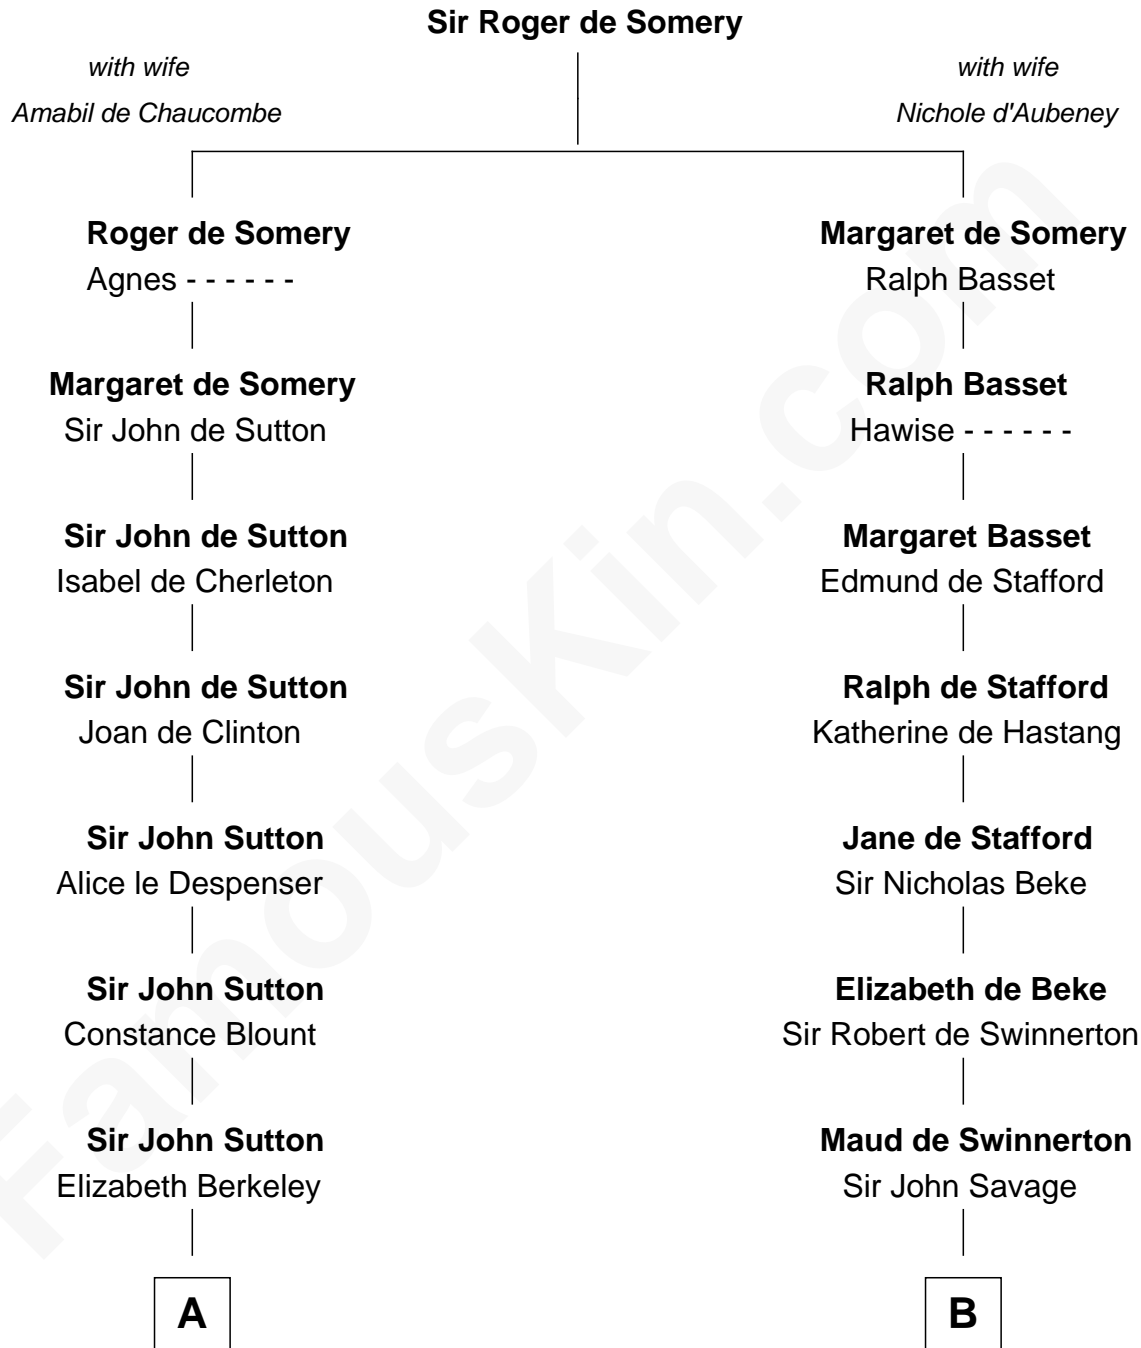

Abraham Baldwin

Signer of the U.S. Constitution