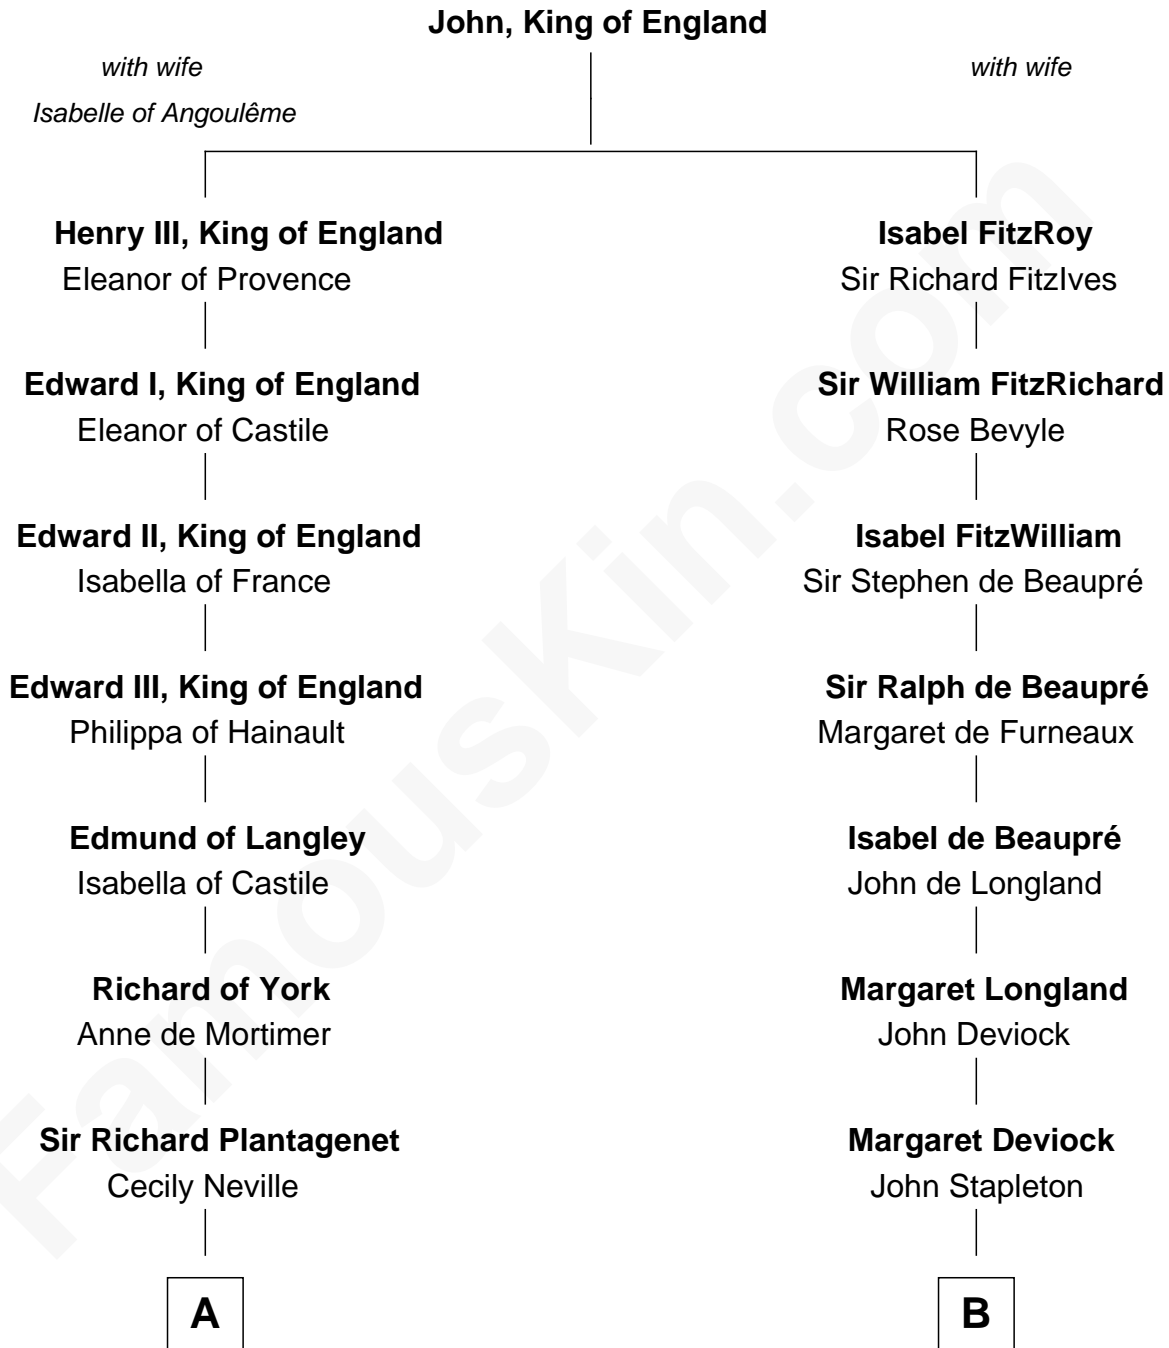

Abraham Baldwin

Signer of the U.S. Constitution