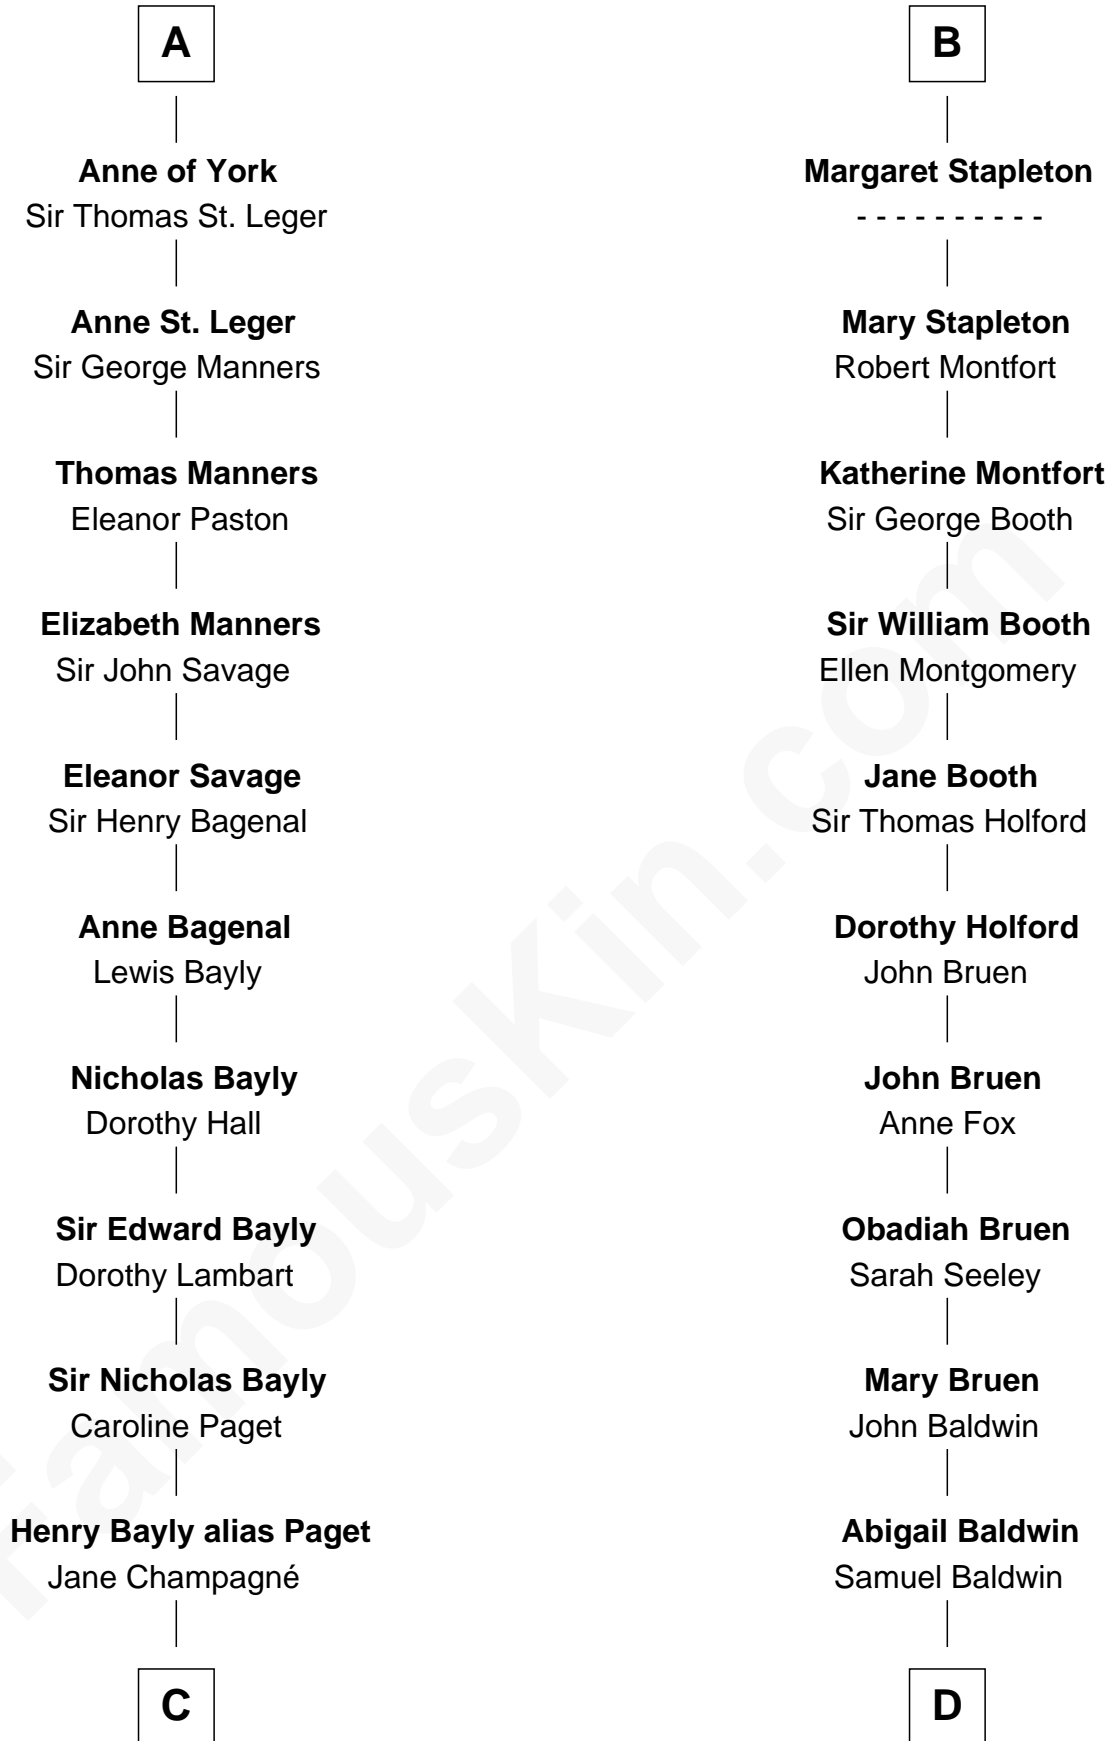

## Relationship Chart of

### Sir Winston Churchill

*Prime Minister of the United Kingdom*

19th cousin 2 times removed of

### Abraham Baldwin

*Signer of the U.S. Constitution*

**C**

**Jane Paget**  
George Stewart

**Jane Stewart**  
Sir George Spencer-Churchill

**Sir John Winston Spencer-Churchill**  
Frances Anne Emily Vane

**Randolph Henry Spencer-Churchill**  
Jeanette Jerome

**Sir Winston Churchill**  
*Prime Minister of the United Kingdom*

**D**

**Timothy Baldwin**  
Bathsheba Stone

**Michael Baldwin**  
Lucy Dudley

**Abraham Baldwin**  
*Signer of the U.S. Constitution*

FamousKin.com