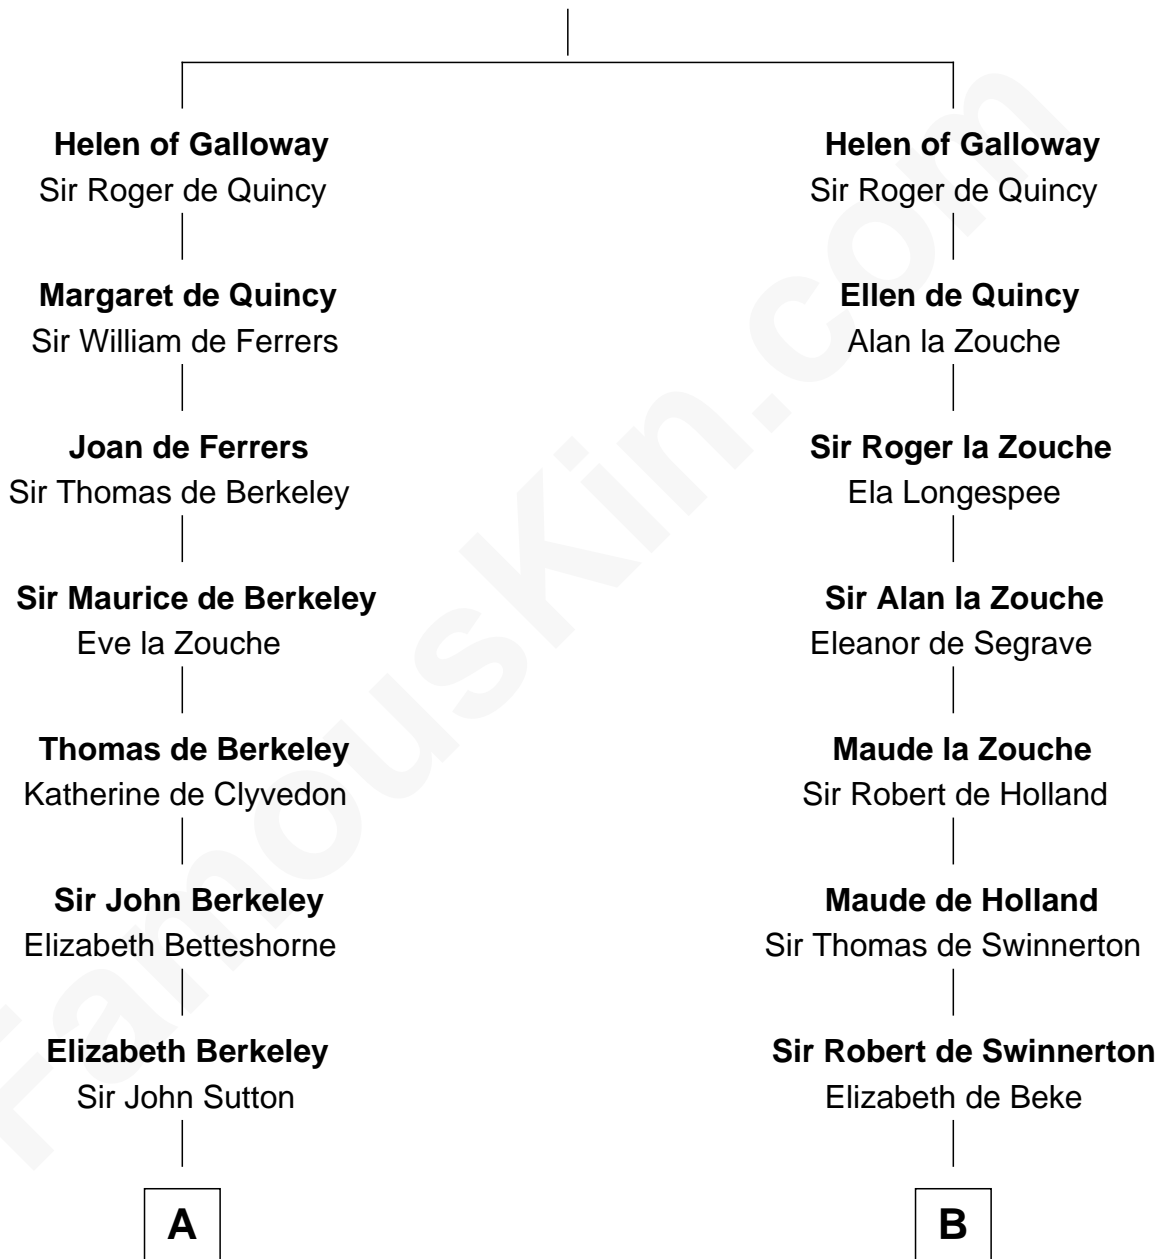

## Relationship Chart of

### Sir Winston Churchill

*Prime Minister of the United Kingdom*

20th cousin 1 time removed of

### Abraham Baldwin

*Signer of the U.S. Constitution*

**Alan of Galloway**

Helen de l'Isle

**C**

**Jane Paget**  
George Stewart

**Jane Stewart**  
Sir George Spencer-Churchill

**Sir John Winston Spencer-Churchill**  
Frances Anne Emily Vane

**Randolph Henry Spencer-Churchill**  
Jeanette Jerome

**Sir Winston Churchill**  
*Prime Minister of the United Kingdom*

**D**

**Abigail Baldwin**  
Samuel Baldwin

**Timothy Baldwin**  
Bathsheba Stone

**Michael Baldwin**  
Lucy Dudley