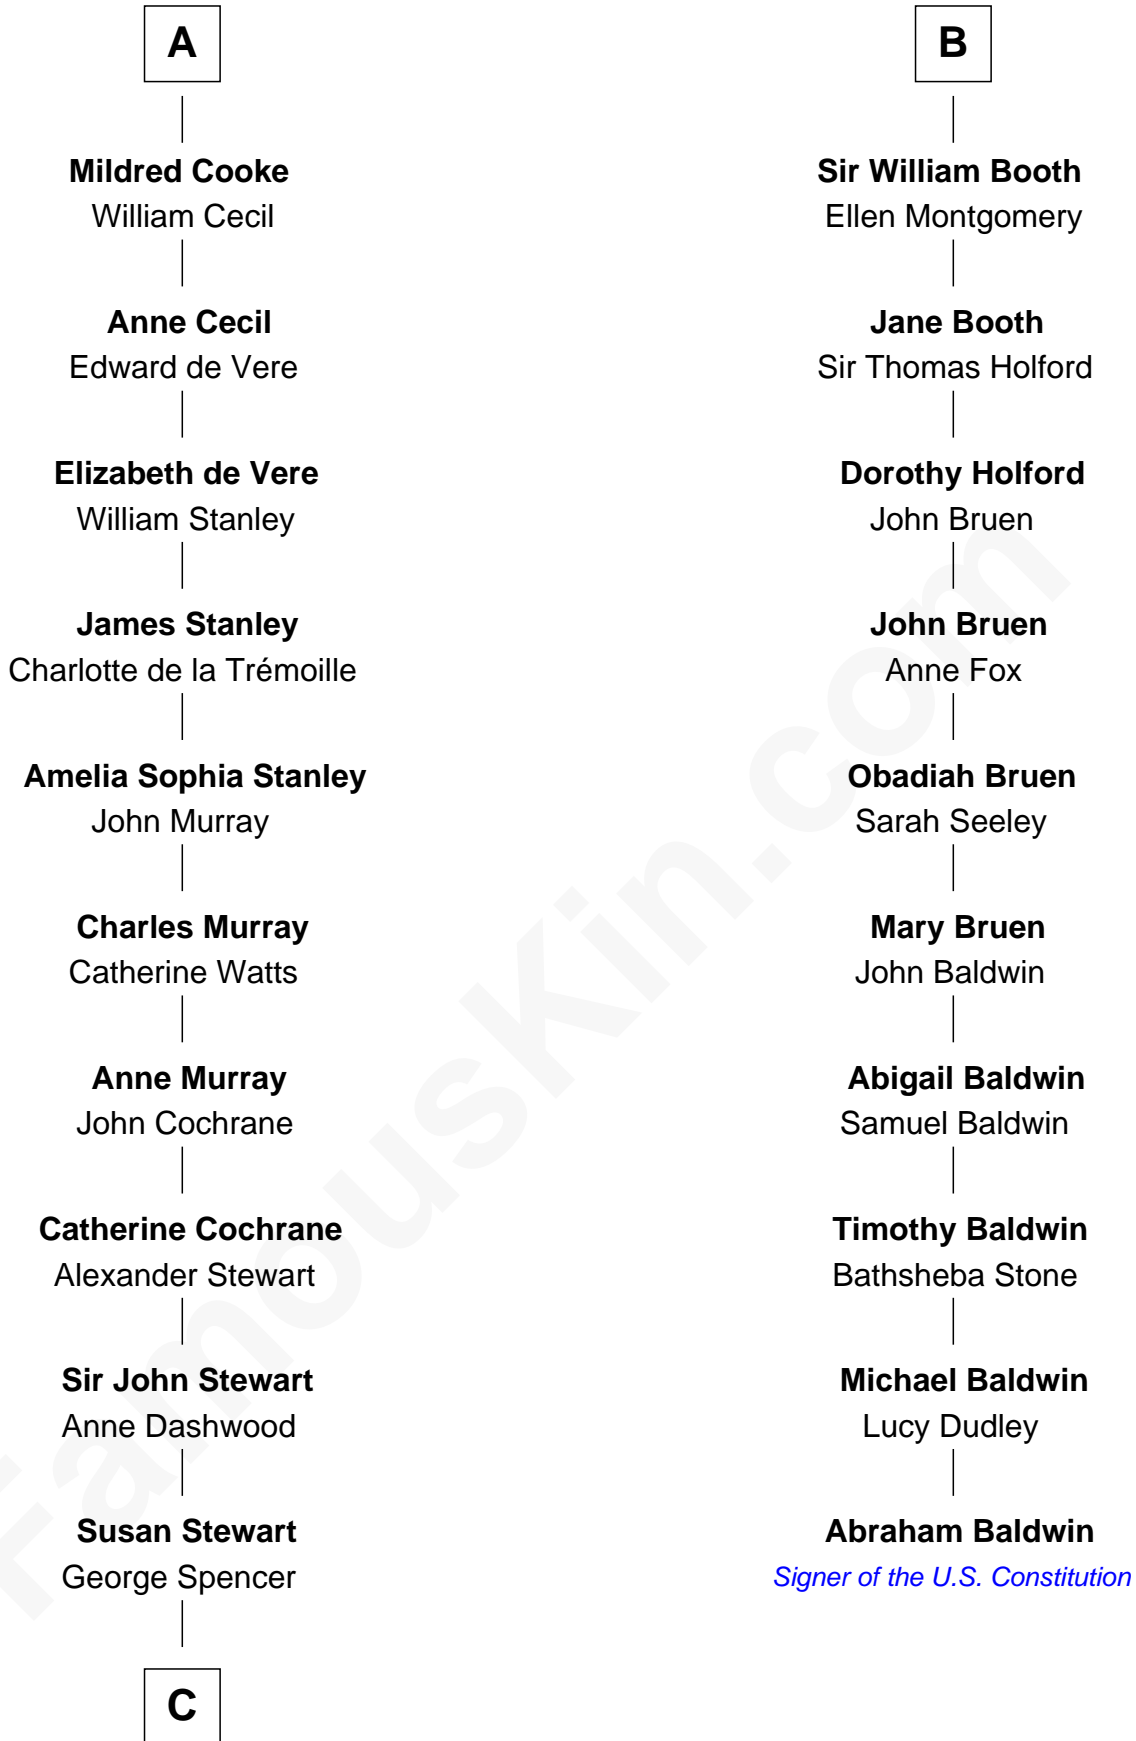

FamousKin.com

Relationship Chart of

Sir Winston Churchill

Prime Minister of the United Kingdom

16th cousin 4 times removed of

Abraham Baldwin

Signer of the U.S. Constitution

John de Clinton

John de Clinton

Margery Corbet

Sir John de Clinton

Idonea de Say

Margaret de Clinton

Sir Baldwin de Montfort

Sir William Montfort

Margaret Pecche

Sir Baldwin Montfort

Joan Vernon

Robert Montfort

Mary Stapleton

Katherine Montfort

Sir George Booth

B

C

—
Sir George Spencer-Churchill

Jane Stewart

—
Sir John Winston Spencer-Churchill

Frances Anne Emily Vane

—
Randolph Henry Spencer-Churchill

Jeanette Jerome

—
Sir Winston Churchill

Prime Minister of the United Kingdom