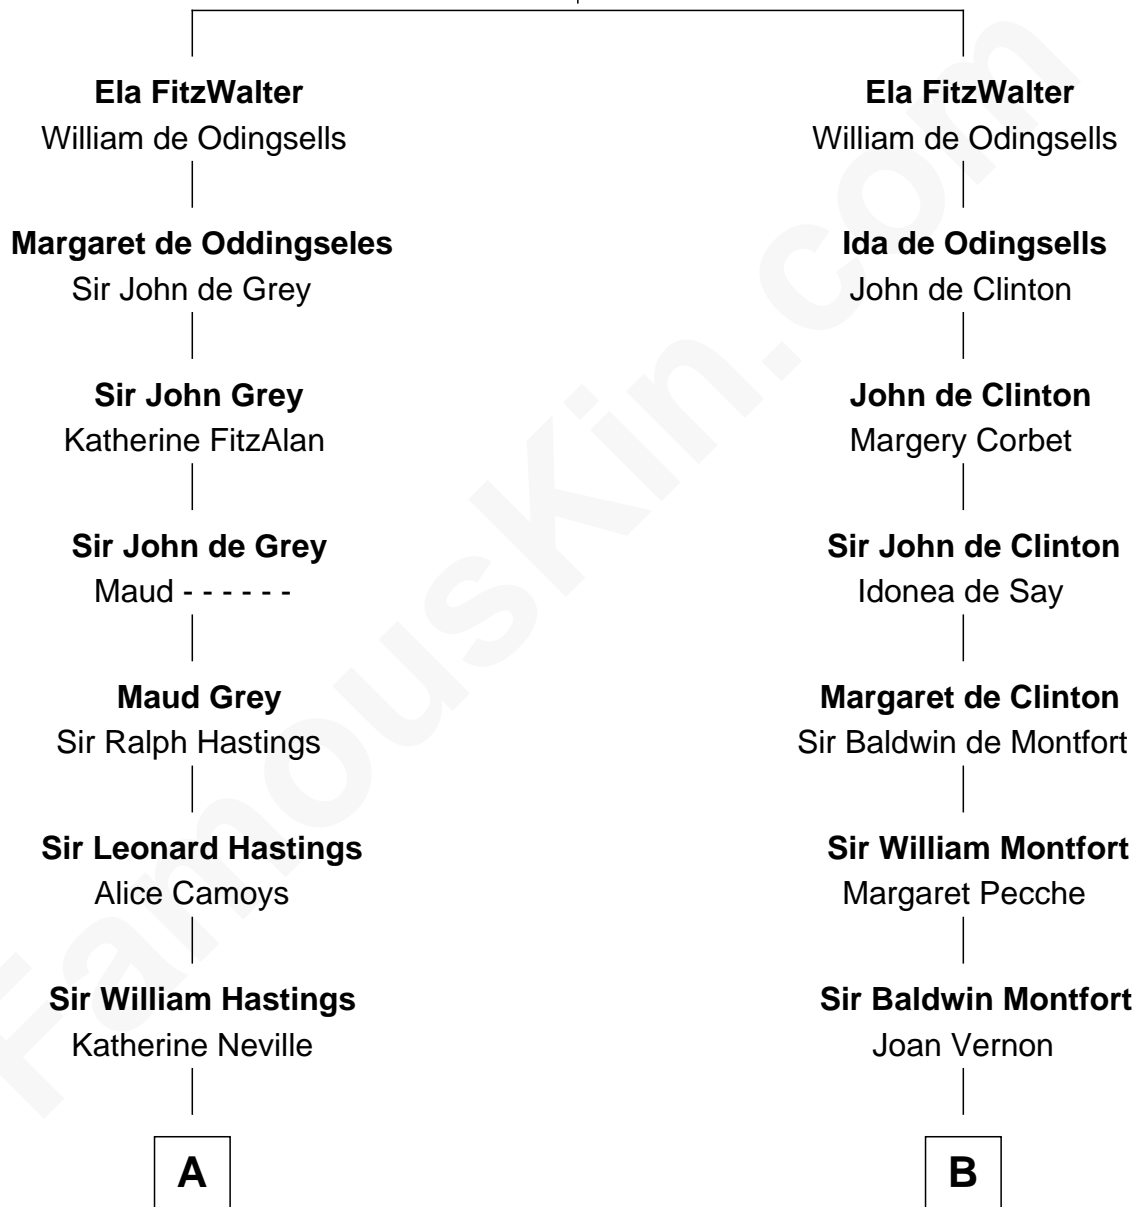

## Relationship Chart of

### Sir Winston Churchill

*Prime Minister of the United Kingdom*

18th cousin 3 times removed of

**Abraham Baldwin**

*Signer of the U.S. Constitution*

**Sir Walter FitzRobert**

Ida Longespee

**C**

**George Spencer**  
Susan Stewart

**Sir George Spencer-Churchill**  
Jane Stewart

**Sir John Winston Spencer-Churchill**  
Frances Anne Emily Vane

**Randolph Henry Spencer-Churchill**  
Jeanette Jerome

**Sir Winston Churchill**  
*Prime Minister of the United Kingdom*