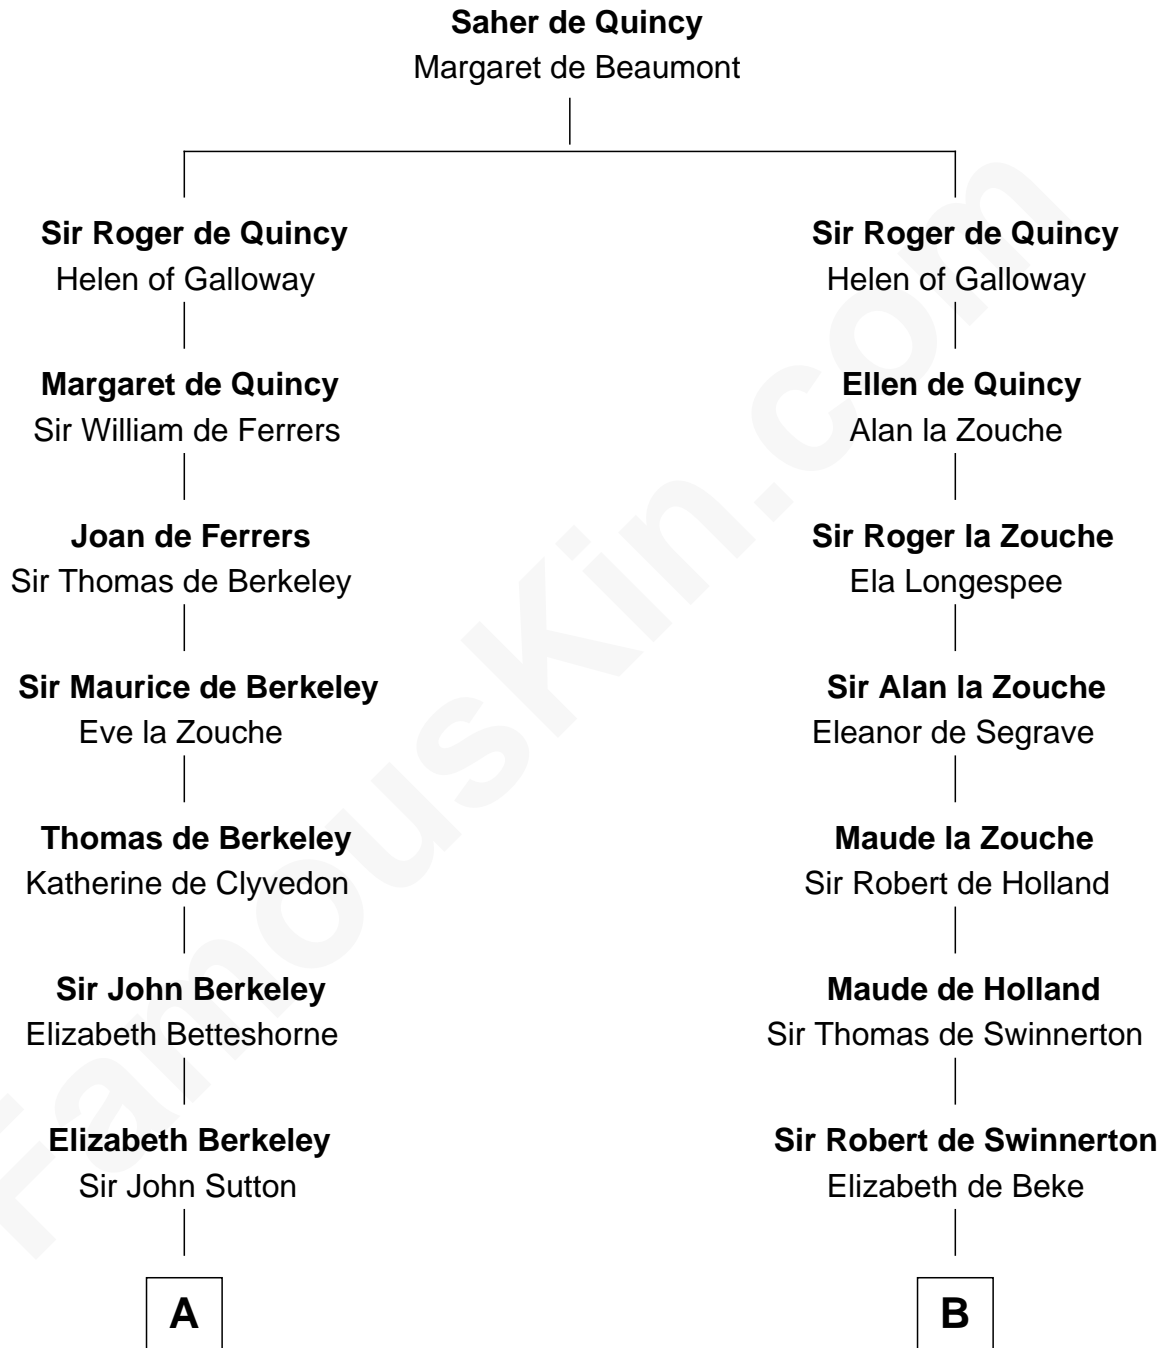

FamousKin.com

Relationship Chart of

Sir Winston Churchill

Prime Minister of the United Kingdom

20th cousin 1 time removed of

Abraham Baldwin

Signer of the U.S. Constitution

C

Jane Paget
George Stewart

Jane Stewart
Sir George Spencer-Churchill

Sir John Winston Spencer-Churchill
Frances Anne Emily Vane

Randolph Henry Spencer-Churchill
Jeanette Jerome

Sir Winston Churchill
Prime Minister of the United Kingdom