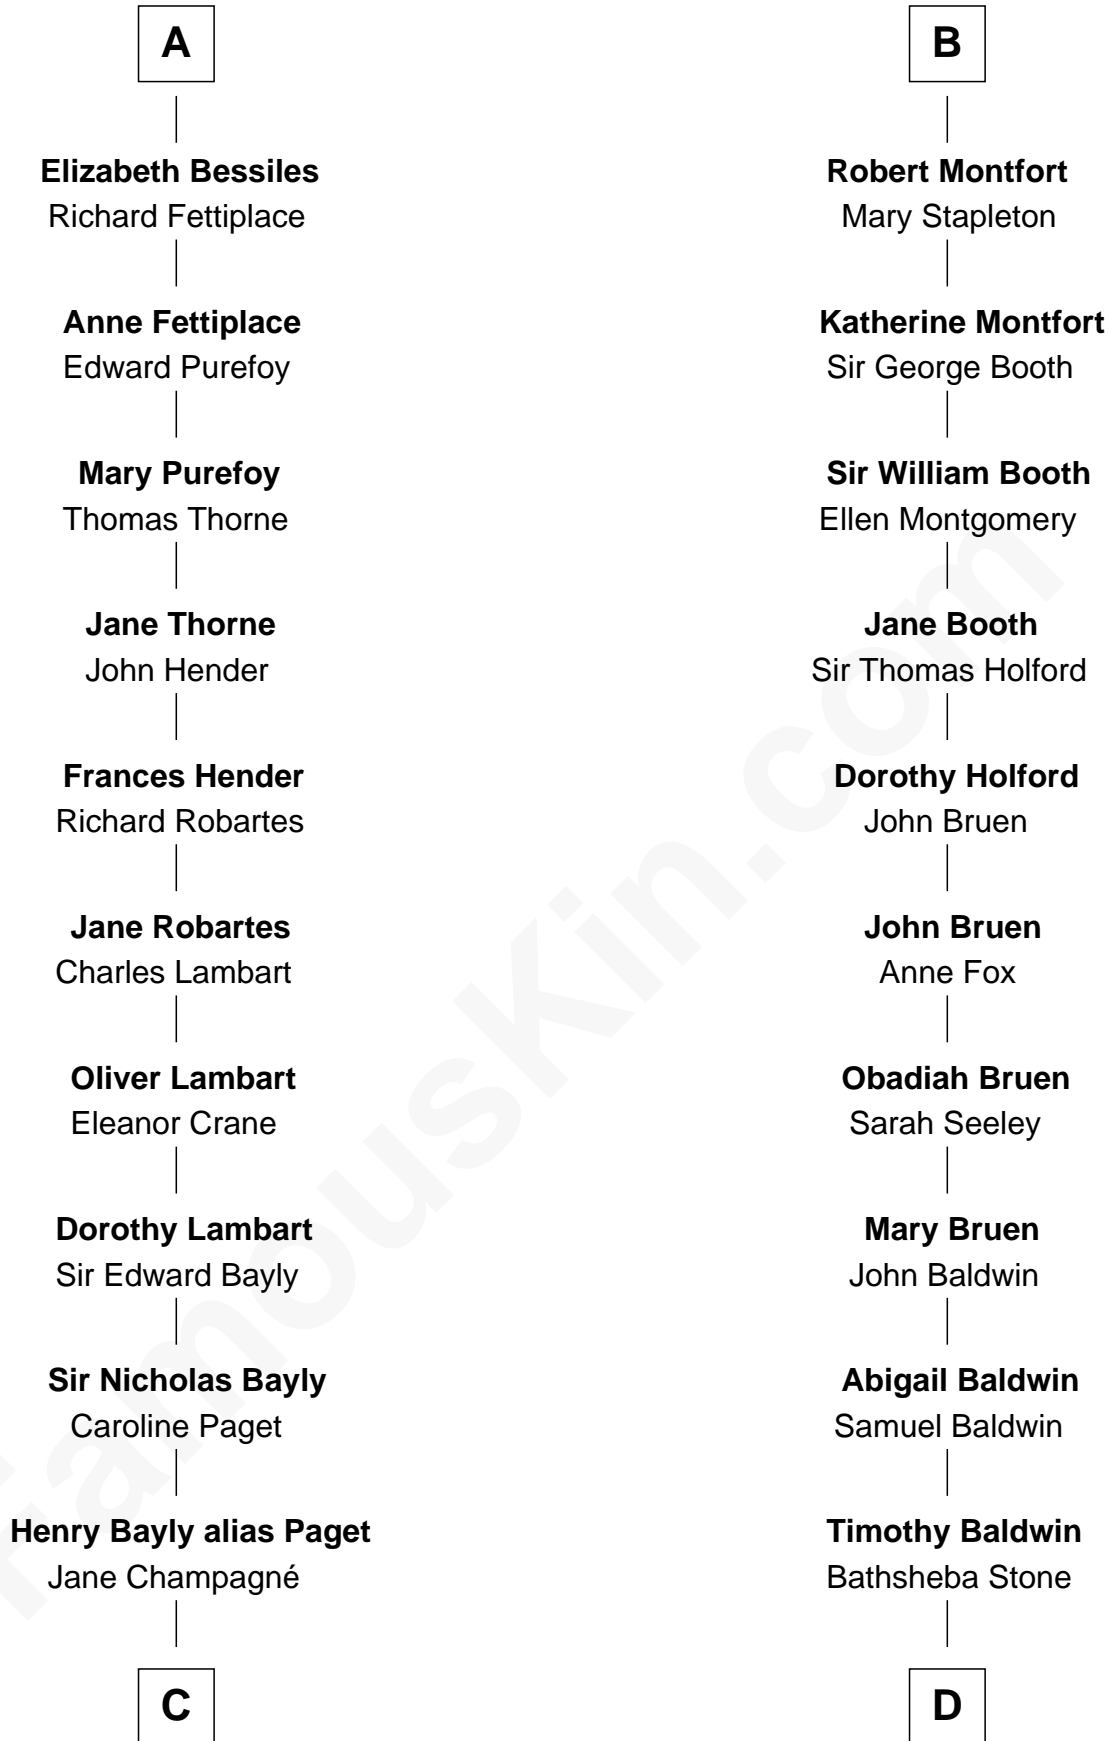

FamousKin.com

Relationship Chart of

Sir Winston Churchill

Prime Minister of the United Kingdom

18th cousin 3 times removed of

Abraham Baldwin

Signer of the U.S. Constitution

Sir William de Harcourt

Sir Richard Vernon

Joan Griffith

Alice Harcourt

William Bessiles

Joan Vernon

Sir Baldwin Montfort

A

B

C

Jane Paget
George Stewart

Jane Stewart
Sir George Spencer-Churchill

Sir John Winston Spencer-Churchill
Frances Anne Emily Vane

Randolph Henry Spencer-Churchill
Jeanette Jerome

Sir Winston Churchill
Prime Minister of the United Kingdom