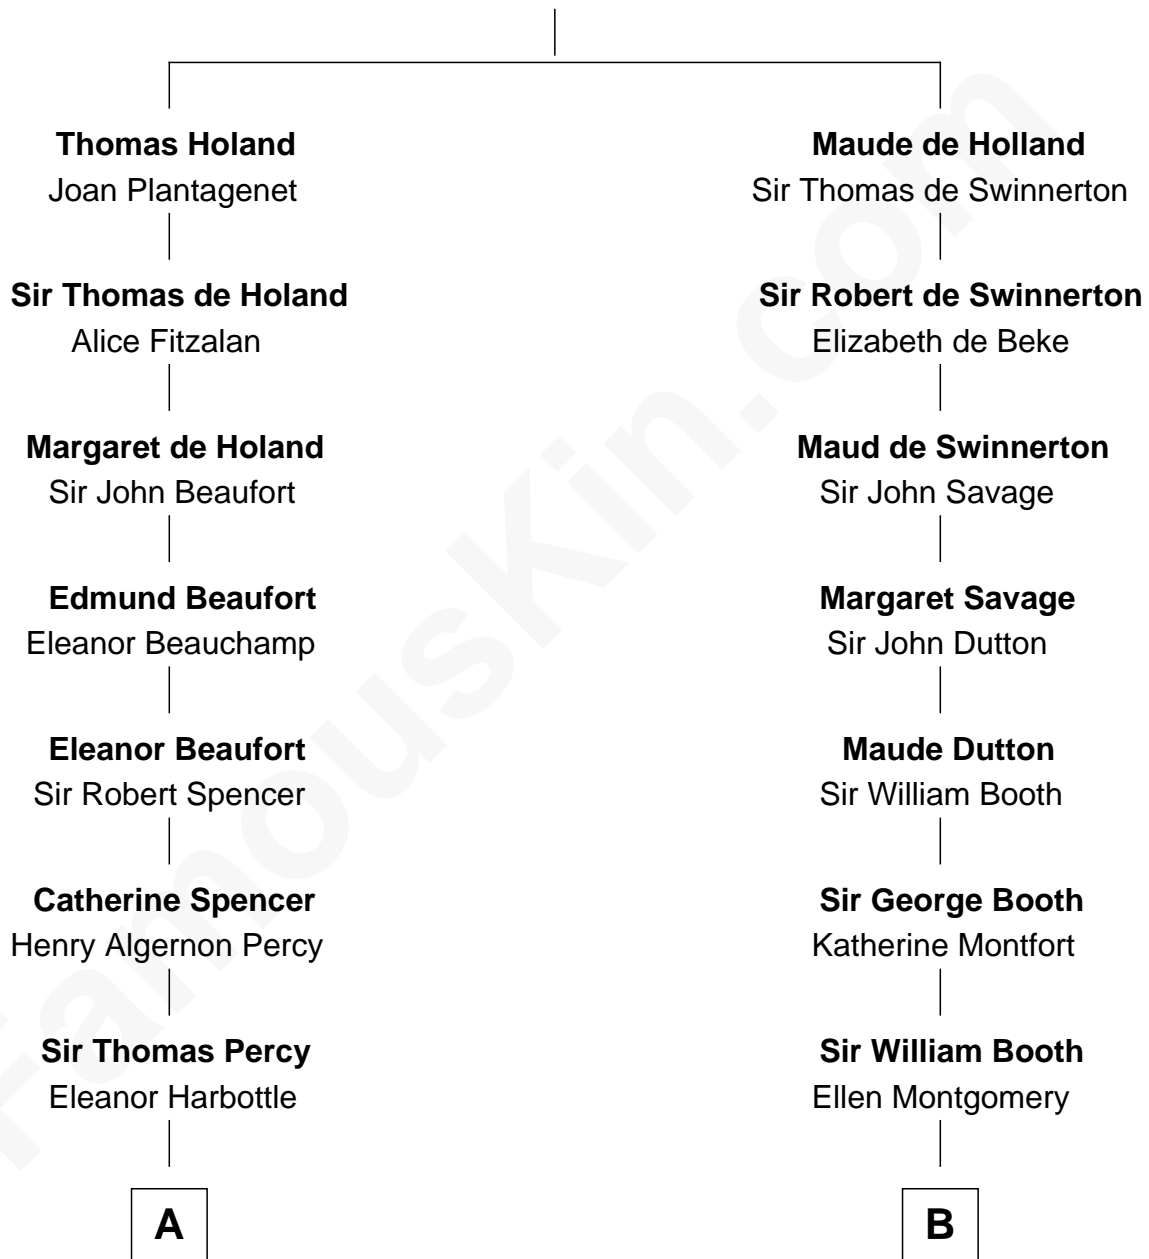

## Relationship Chart of

### Sir Winston Churchill

*Prime Minister of the United Kingdom*

15th cousin 4 times removed of

**Abraham Baldwin**

*Signer of the U.S. Constitution*

**Sir Robert de Holland**

Maude la Zouche

C

—  
**Sir John Winston Spencer-Churchill**

Frances Anne Emily Vane

—  
**Randolph Henry Spencer-Churchill**

Jeanette Jerome

—  
**Sir Winston Churchill**

*Prime Minister of the United Kingdom*

FamousKin.com