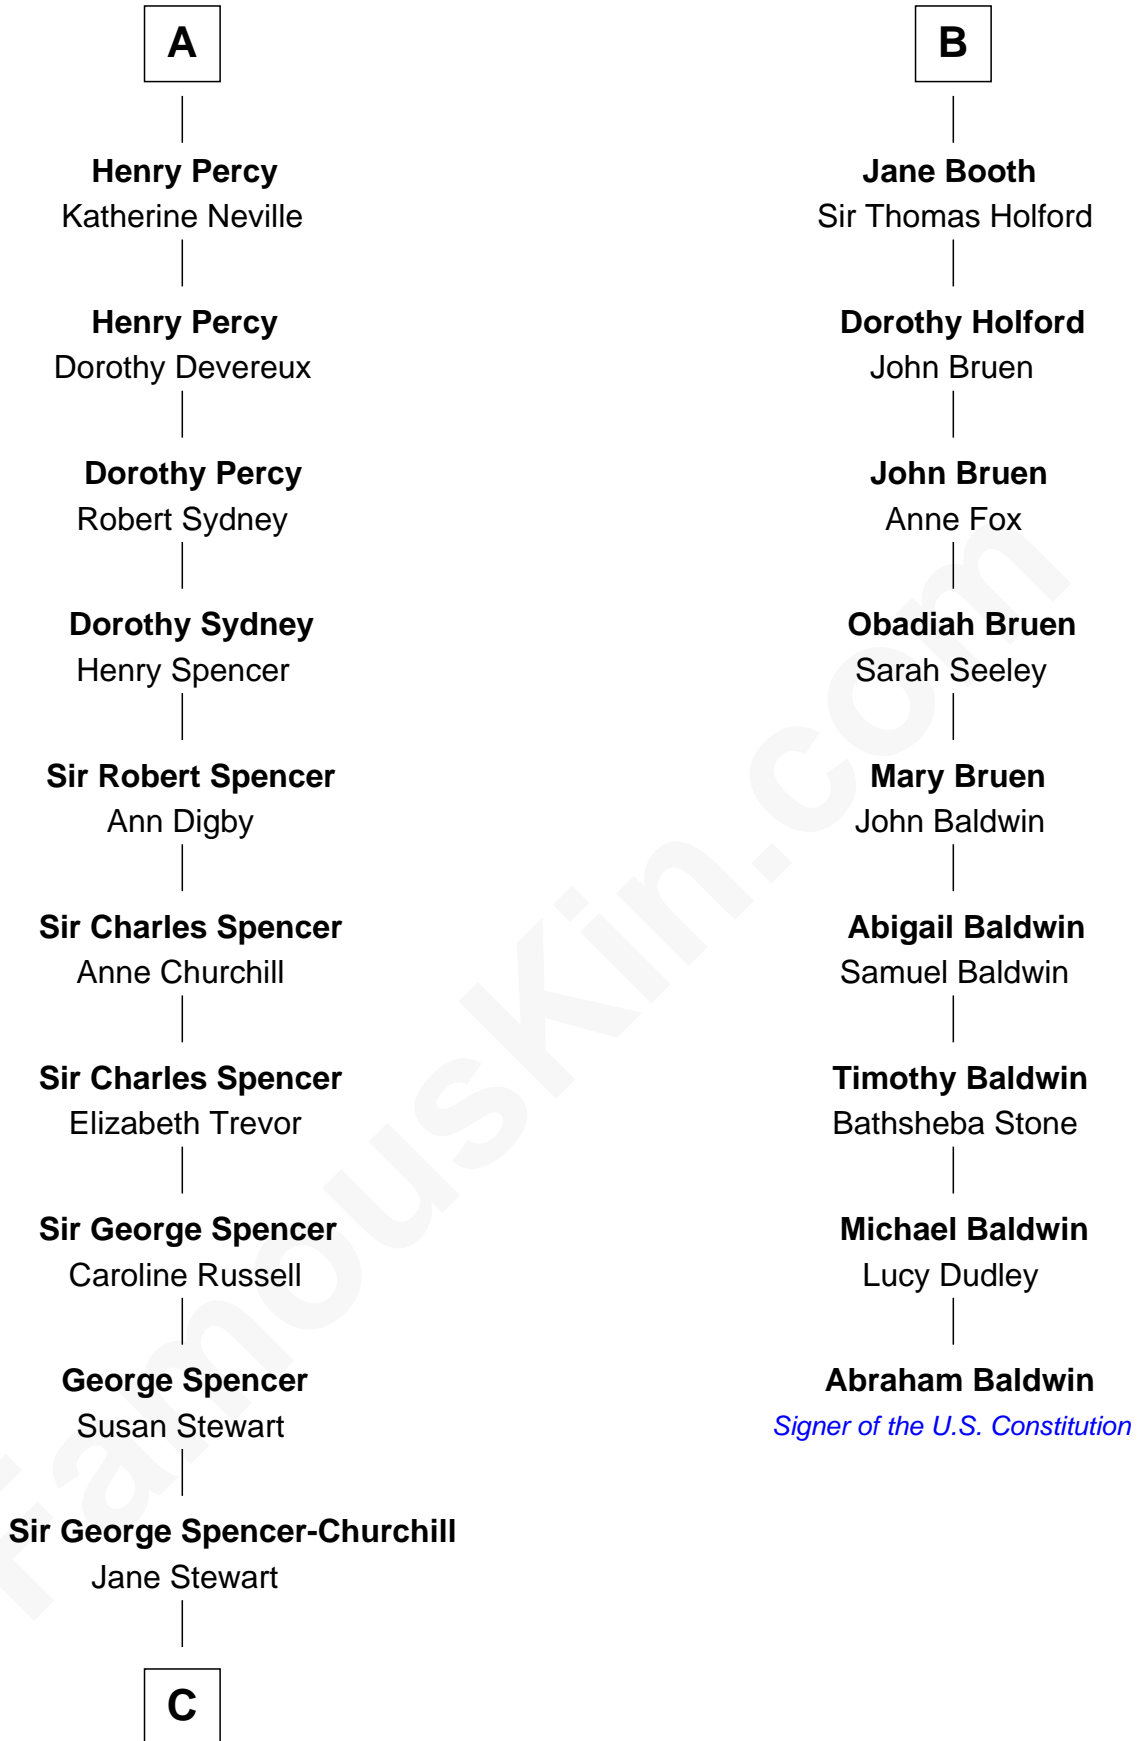

## Relationship Chart of

### Sir Winston Churchill

*Prime Minister of the United Kingdom*

15th cousin 4 times removed of

**Abraham Baldwin**

*Signer of the U.S. Constitution*

**Sir Robert de Holland**

Maude la Zouche

C

—  
**Sir John Winston Spencer-Churchill**

Frances Anne Emily Vane

—  
**Randolph Henry Spencer-Churchill**

Jeanette Jerome

—  
**Sir Winston Churchill**

*Prime Minister of the United Kingdom*

FamousKin.com