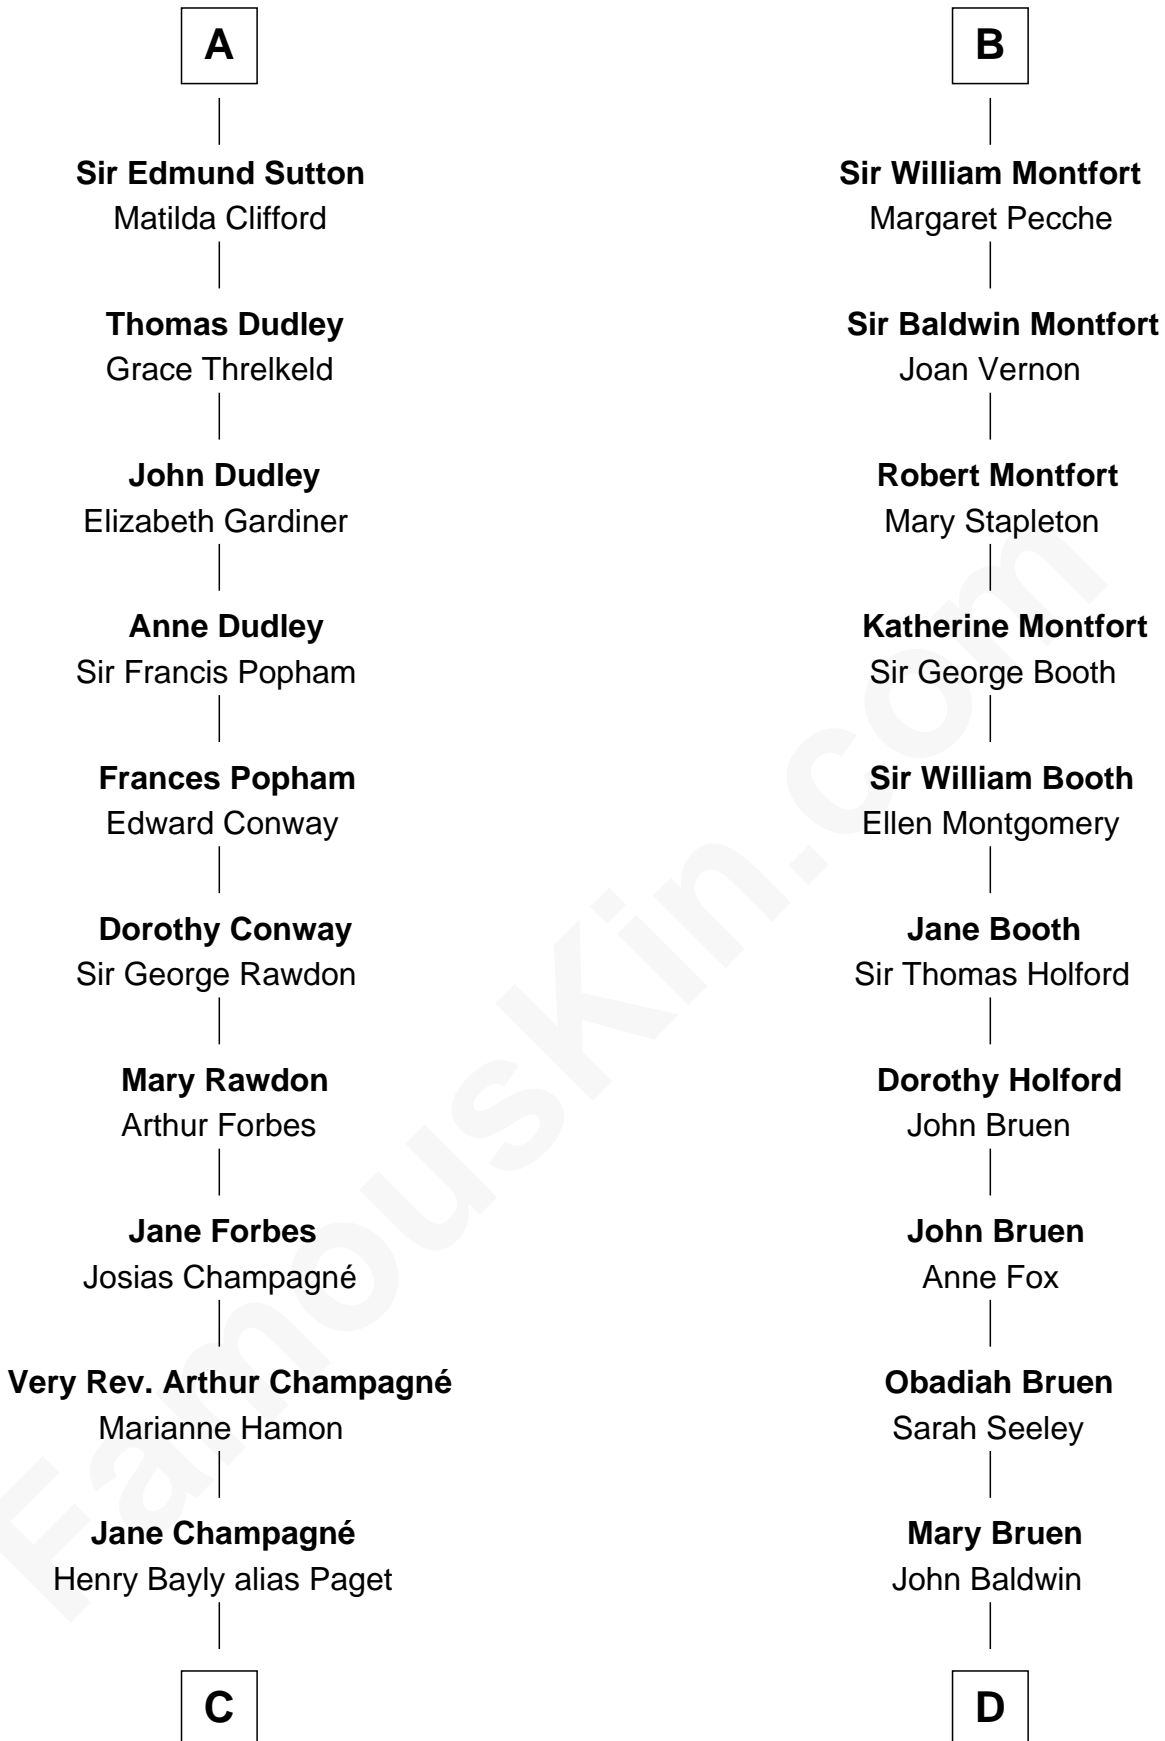

## Relationship Chart of

### Sir Winston Churchill

*Prime Minister of the United Kingdom*

20th cousin 1 time removed of

**Abraham Baldwin**

*Signer of the U.S. Constitution*

**Sir William Marshal**

Isabel de Clare

**C**

**Jane Paget**  
George Stewart

**Jane Stewart**  
Sir George Spencer-Churchill

**Sir John Winston Spencer-Churchill**  
Frances Anne Emily Vane

**Randolph Henry Spencer-Churchill**  
Jeanette Jerome

**Sir Winston Churchill**  
*Prime Minister of the United Kingdom*

**D**

**Abigail Baldwin**  
Samuel Baldwin

**Timothy Baldwin**  
Bathsheba Stone

**Michael Baldwin**  
Lucy Dudley

**Abraham Baldwin**  
*Signer of the U.S. Constitution*

FamousKin.com