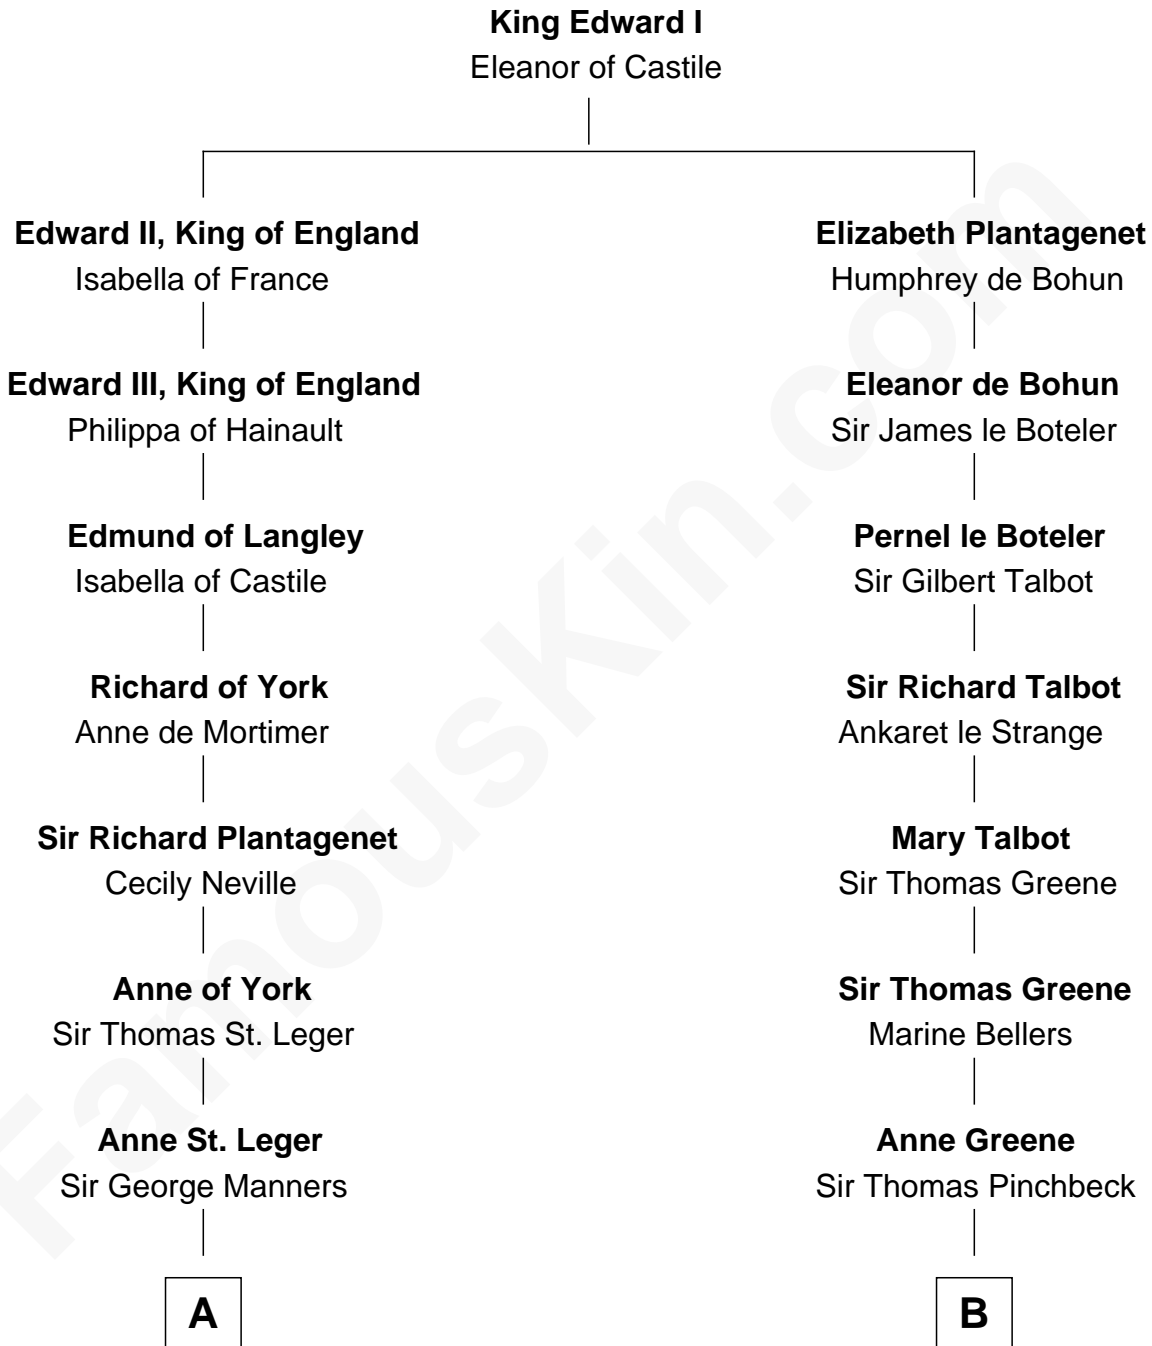

FamousKin.com

Relationship Chart of

Sir Winston Churchill

Prime Minister of the United Kingdom

16th cousin 3 times removed of

Charles Carroll

Signer of the Declaration of Independence

C

|
Sir John Winston Spencer-Churchill

Frances Anne Emily Vane

|
Randolph Henry Spencer-Churchill

Jeanette Jerome

|
Sir Winston Churchill

Prime Minister of the United Kingdom

FamousKin.com