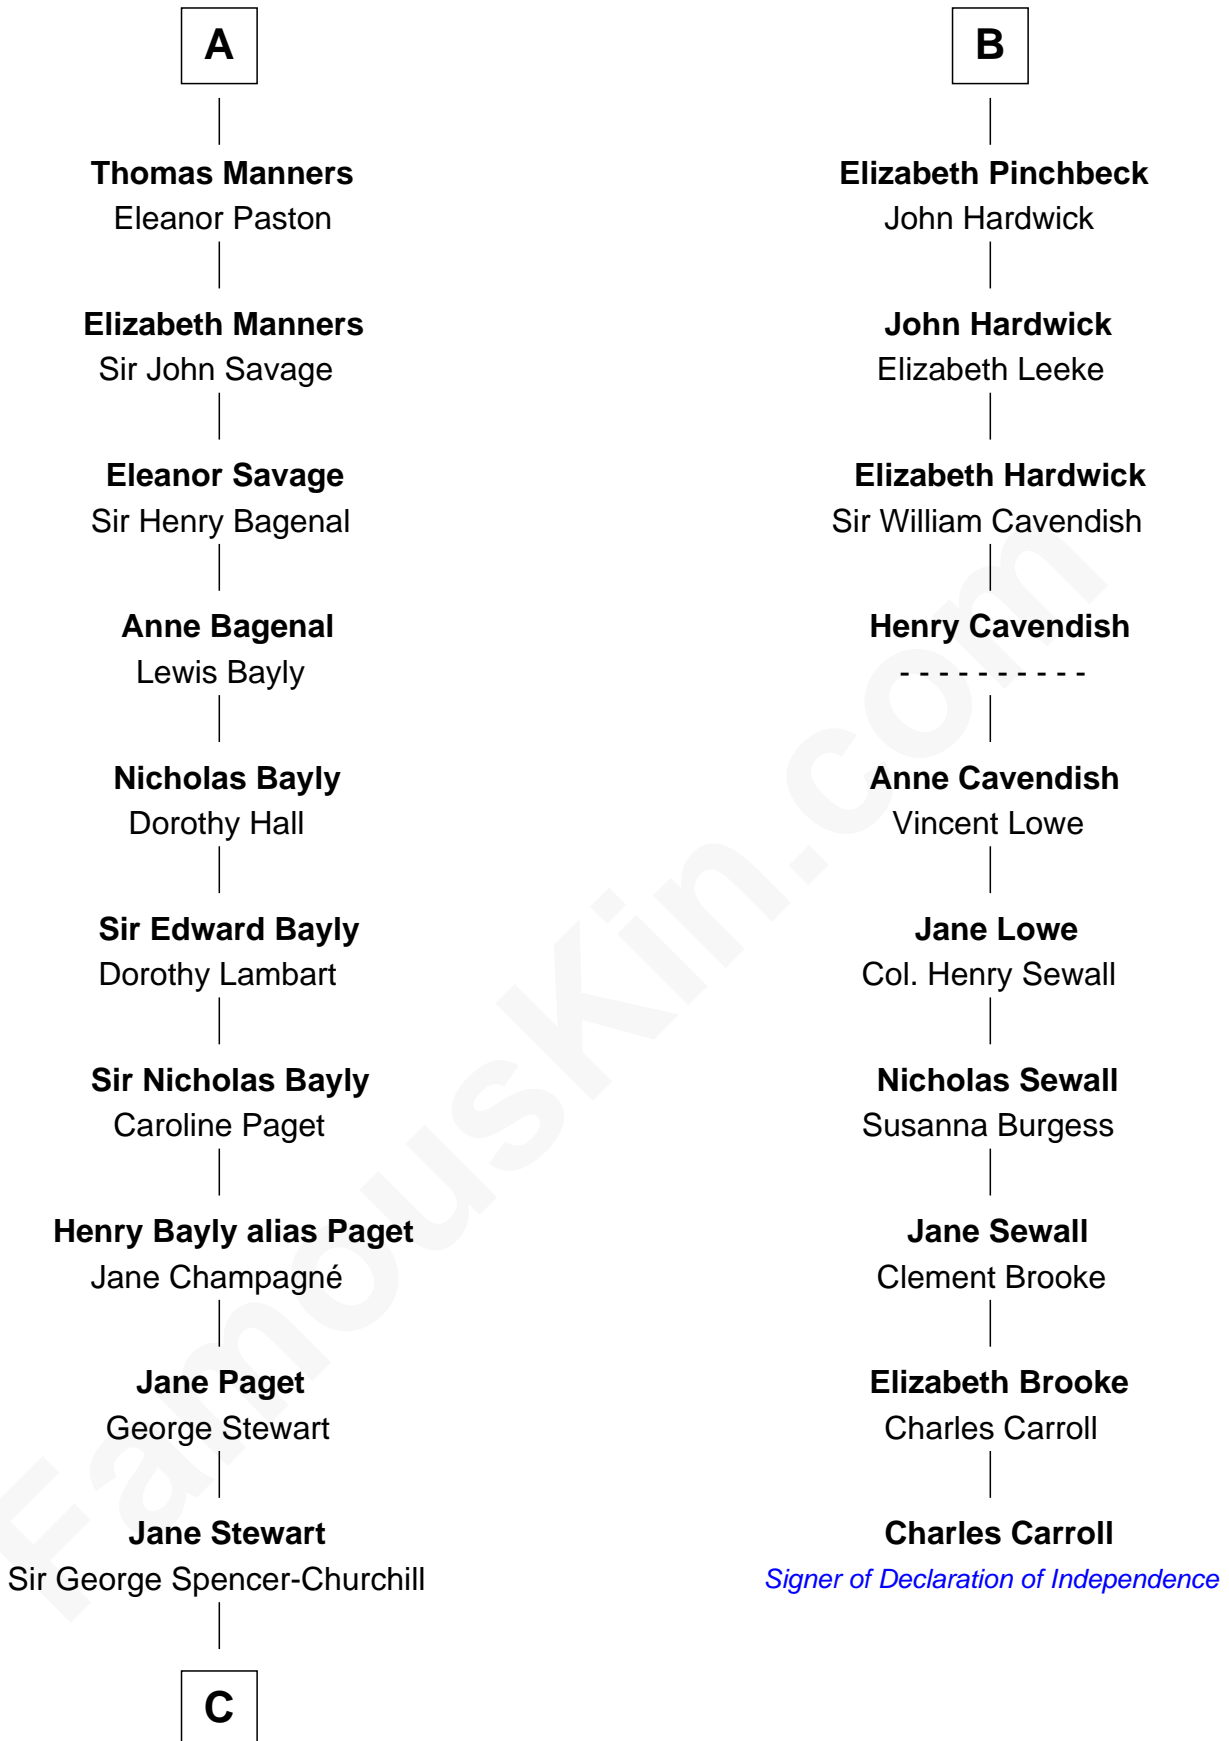

FamousKin.com

Relationship Chart of

Sir Winston Churchill

Prime Minister of the United Kingdom

16th cousin 3 times removed of

Charles Carroll

Signer of the Declaration of Independence

C

|
Sir John Winston Spencer-Churchill

Frances Anne Emily Vane

|
Randolph Henry Spencer-Churchill

Jeanette Jerome

|
Sir Winston Churchill

Prime Minister of the United Kingdom

FamousKin.com