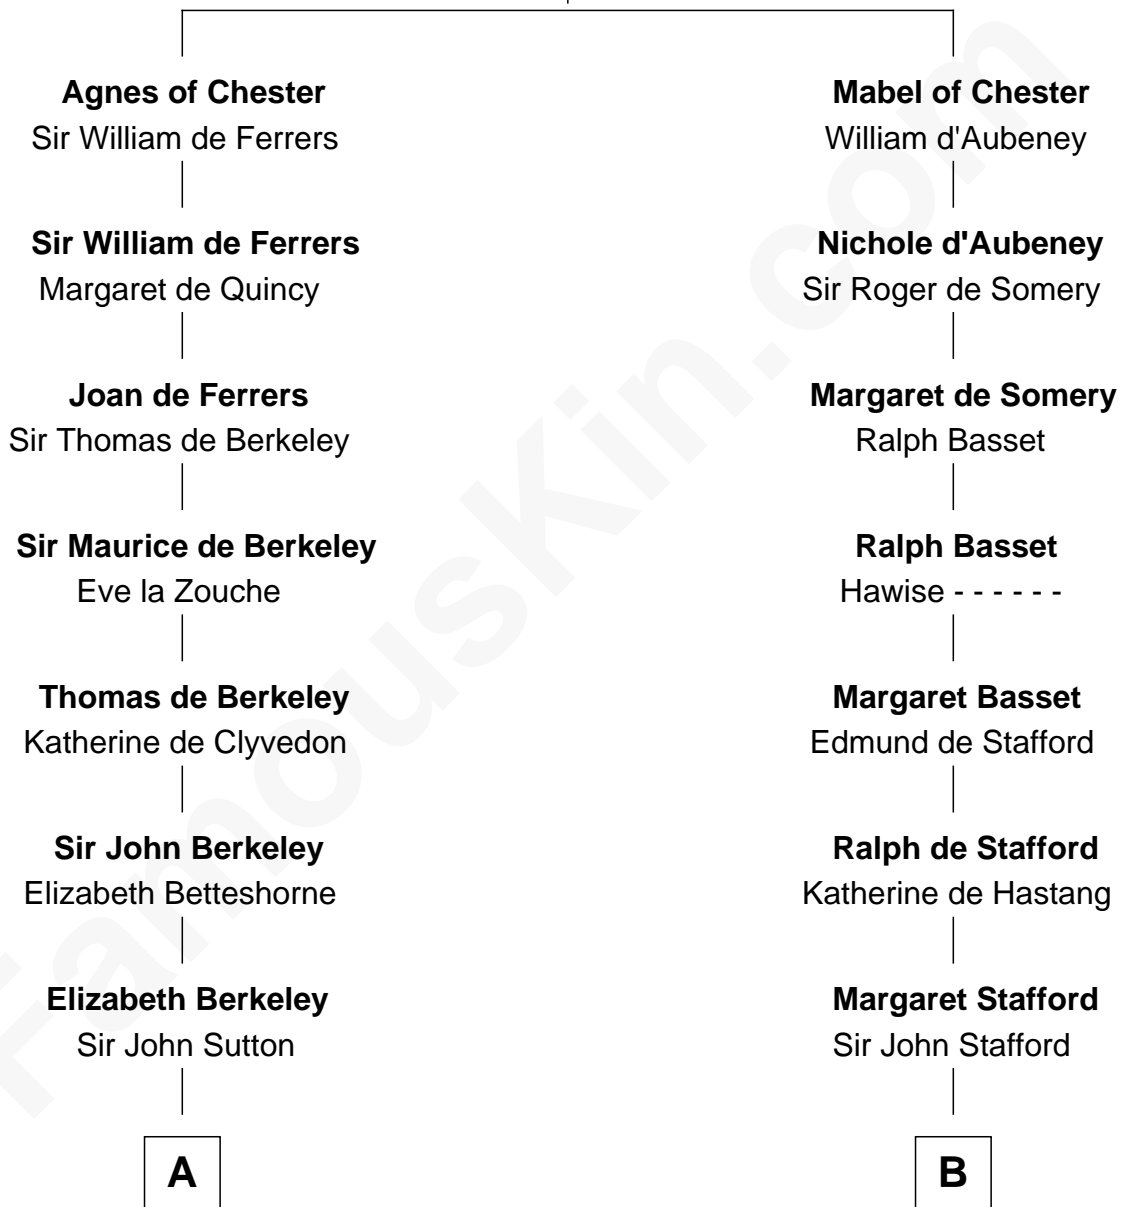

## Relationship Chart of

### Sir Winston Churchill

*Prime Minister of the United Kingdom*

20th cousin 1 time removed of

**Charles Carroll**

*Signer of the Declaration of Independence*

**Hugh de Kevelioc**  
Bertrade de Montfort

**C**

**Jane Paget**  
George Stewart

**Jane Stewart**  
Sir George Spencer-Churchill

**Sir John Winston Spencer-Churchill**  
Frances Anne Emily Vane

**Randolph Henry Spencer-Churchill**  
Jeanette Jerome

**Sir Winston Churchill**  
*Prime Minister of the United Kingdom*