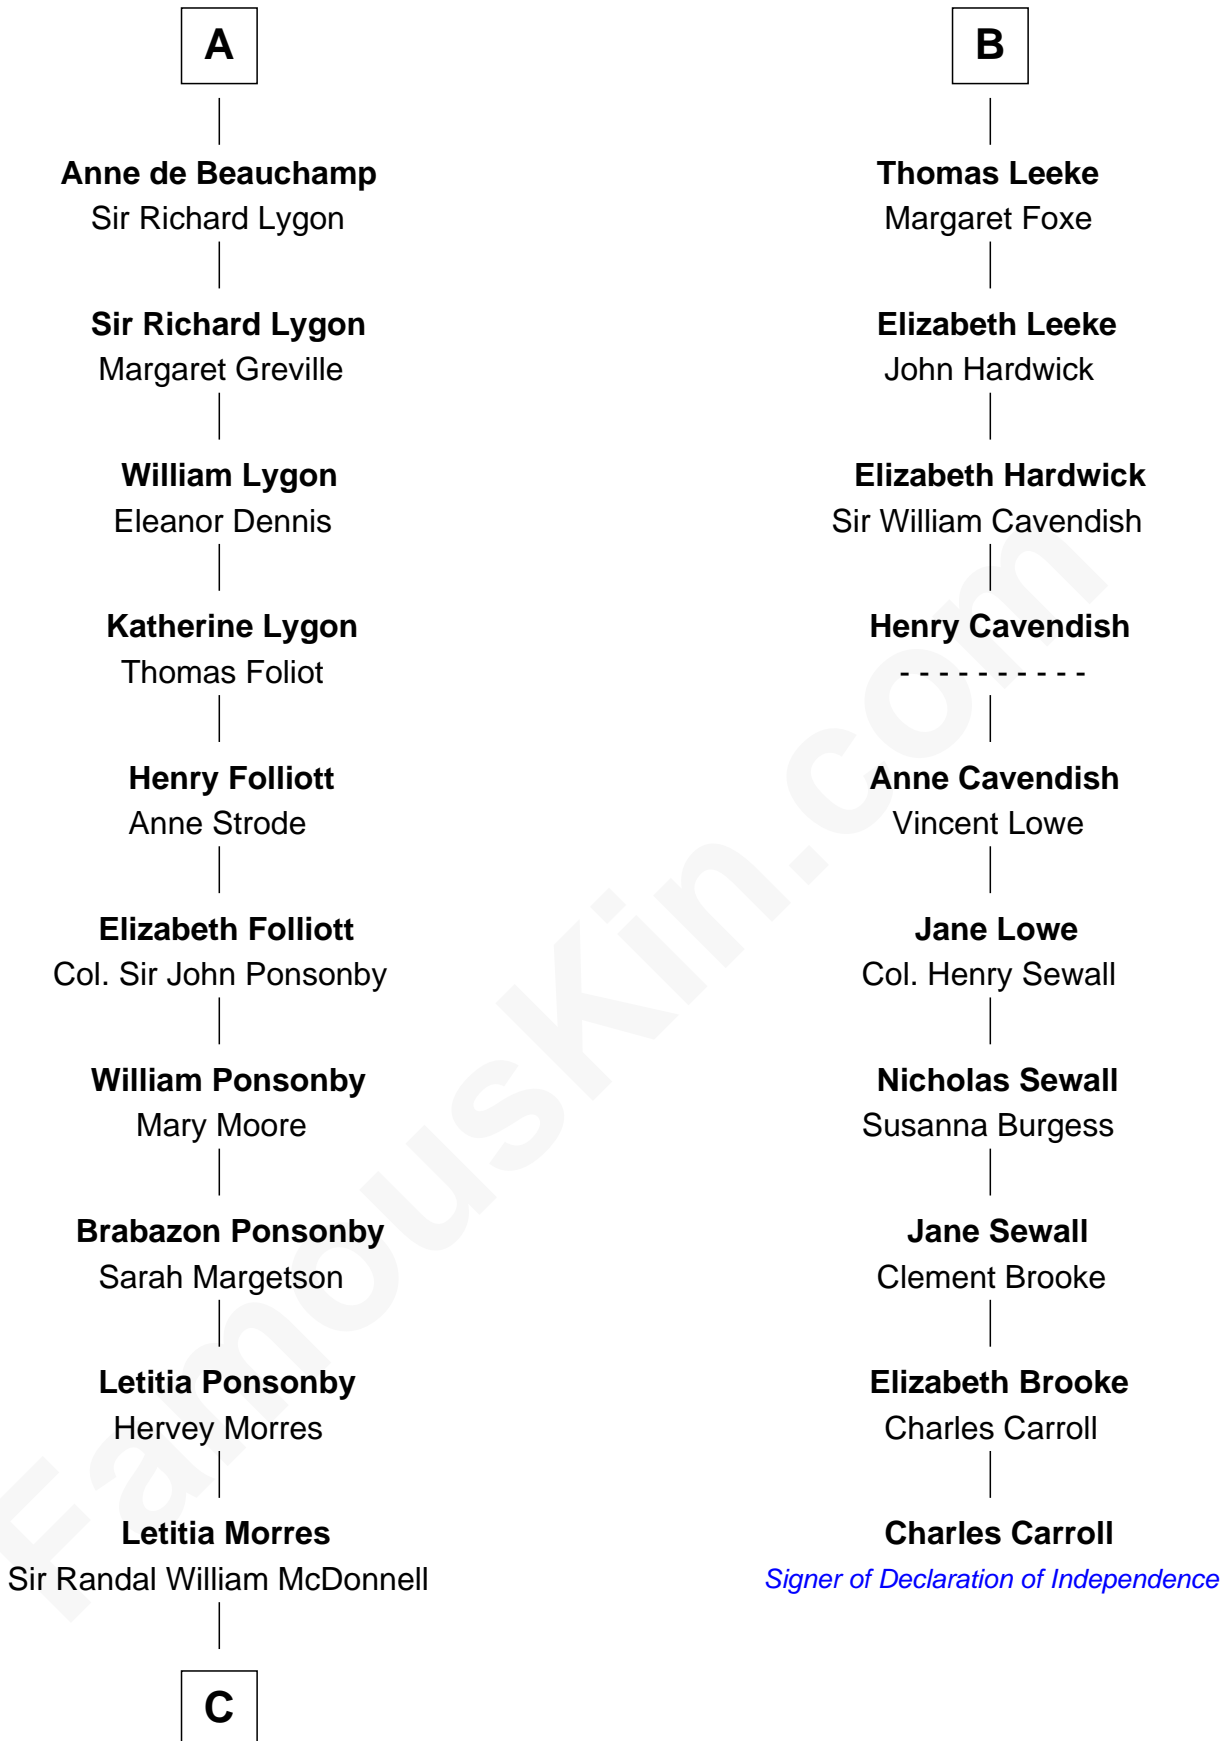

## Relationship Chart of

### Sir Winston Churchill

*Prime Minister of the United Kingdom*

16th cousin 5 times removed of

**Charles Carroll**

*Signer of the Declaration of Independence*

**C**

—  
**Anne Catherine McDonnell**

Sir Henry Vane

—  
**Frances Anne Emily Vane-Tempest**

Sir Charles William Stewart

—  
**Frances Anne Emily Vane**

Sir John Winston Spencer-Churchill

—  
**Randolph Henry Spencer-Churchill**

Jeanette Jerome

—  
**Sir Winston Churchill**