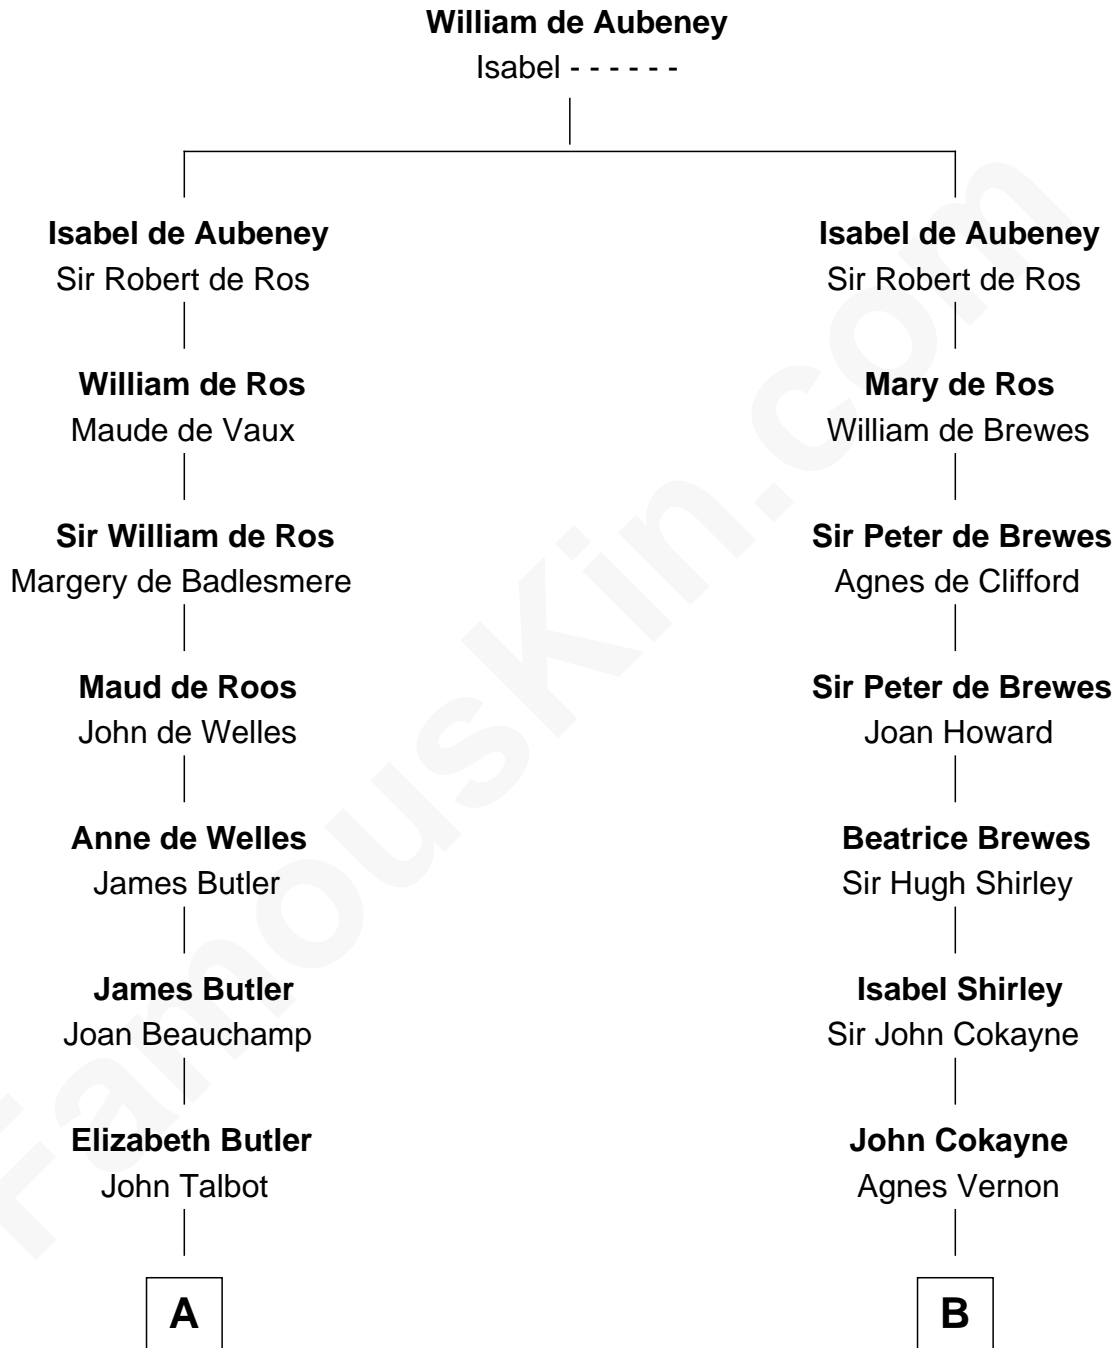

## Relationship Chart of

### Sir Winston Churchill

*Prime Minister of the United Kingdom*

17th cousin 4 times removed of

**Charles Carroll**

*Signer of the Declaration of Independence*

**C**

George Spencer

Susan Stewart