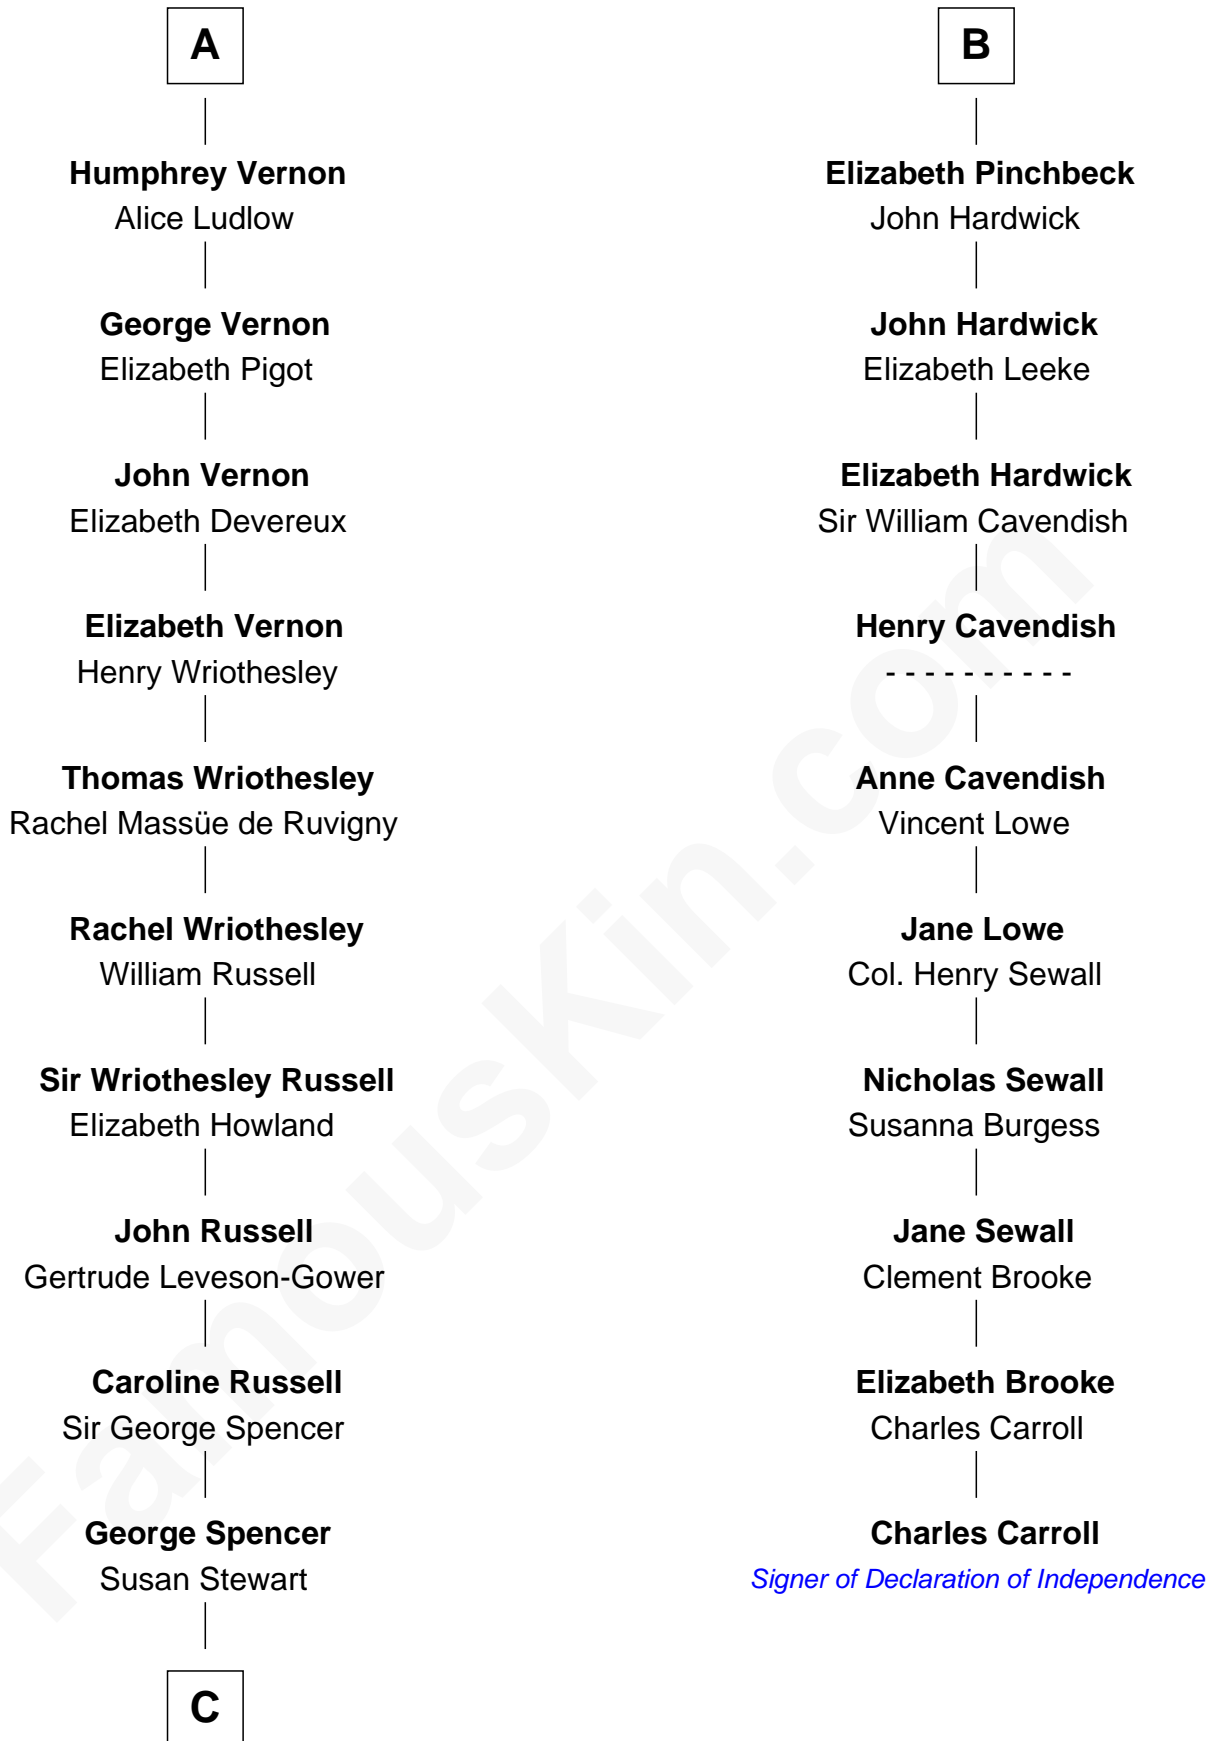

FamousKin.com

Relationship Chart of

Sir Winston Churchill

Prime Minister of the United Kingdom

16th cousin 4 times removed of

Charles Carroll

Signer of the Declaration of Independence

Thebaud le Boteler

Mary Talbot

Sir Thomas Greene

Sir Thomas Greene

Marine Bellers

Anne Greene

Sir Thomas Pinchbeck

B

C

—
Sir George Spencer-Churchill

Jane Stewart

—
Sir John Winston Spencer-Churchill

Frances Anne Emily Vane

—
Randolph Henry Spencer-Churchill

Jeanette Jerome

—
Sir Winston Churchill

Prime Minister of the United Kingdom