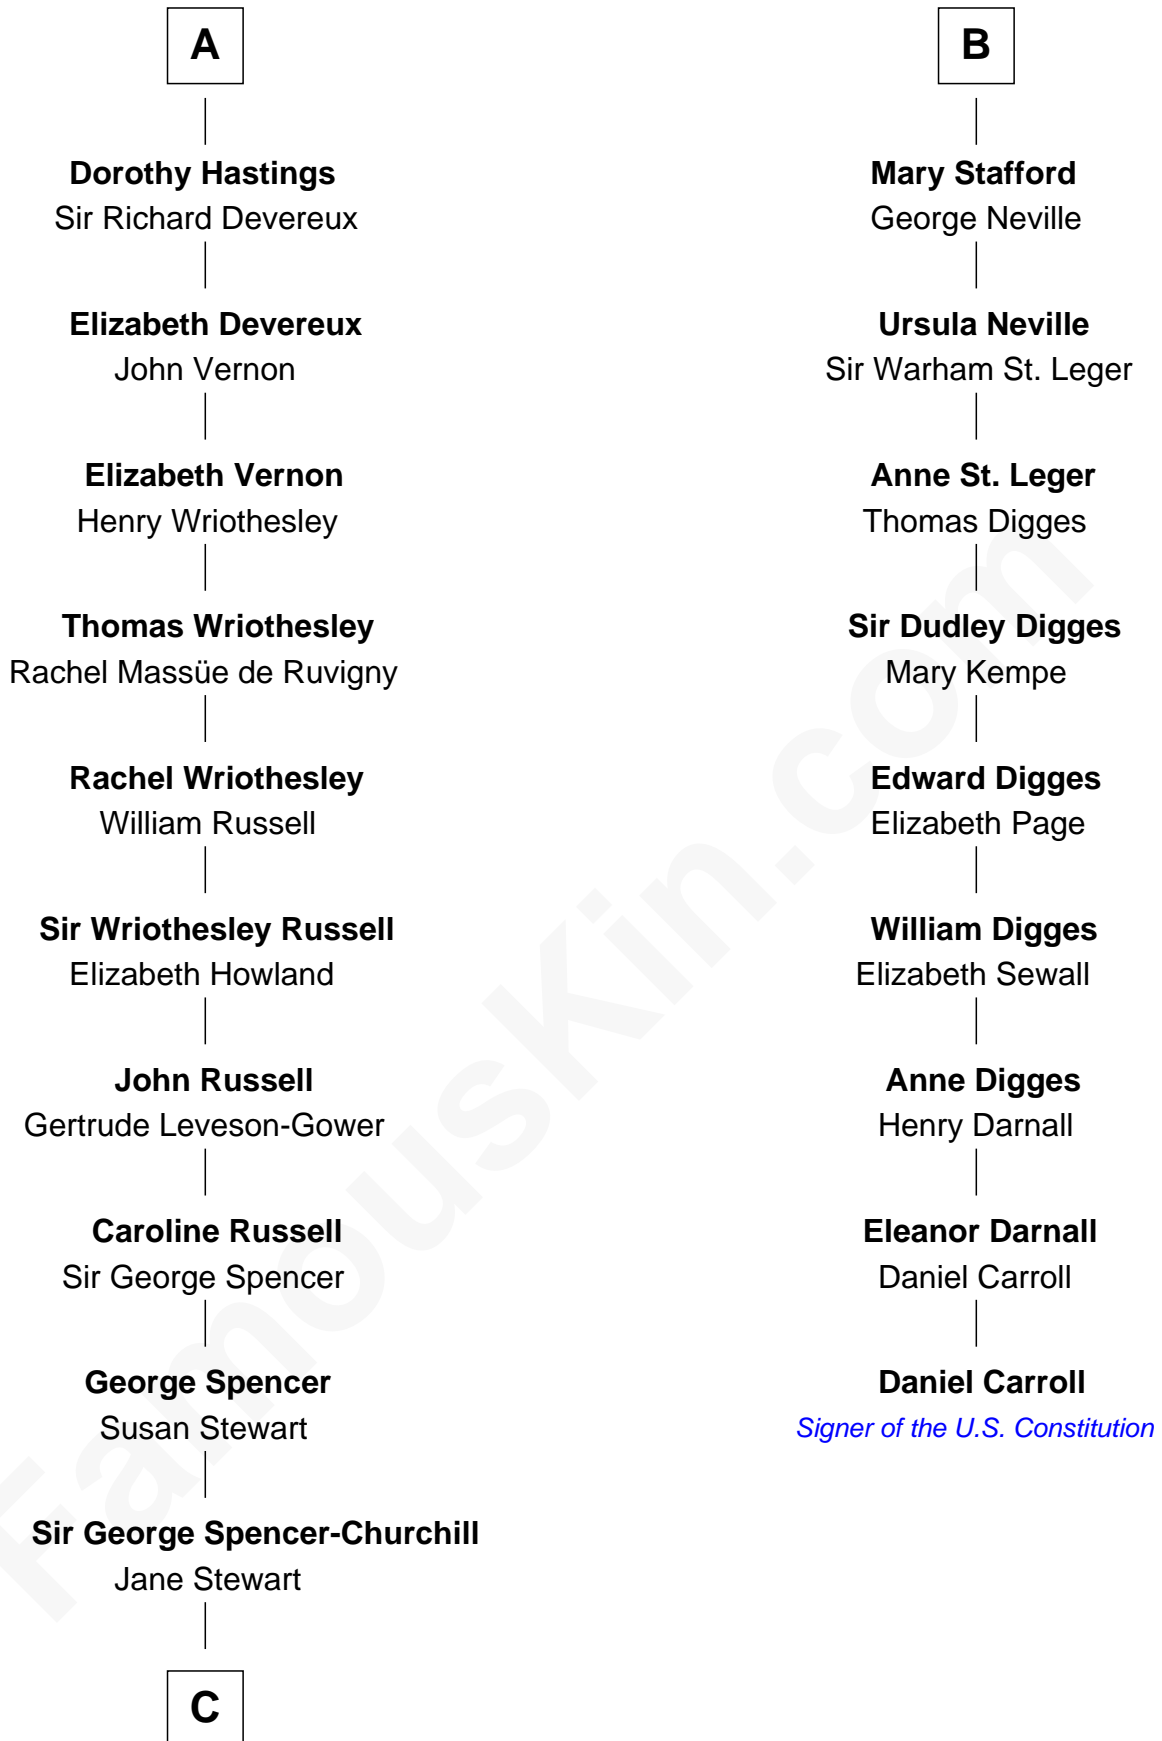

## Relationship Chart of

### Sir Winston Churchill

*Prime Minister of the United Kingdom*

15th cousin 4 times removed of

**Daniel Carroll**

*Signer of the U.S. Constitution*

**William de Burgh**  
Maude of Lancaster

C

—  
**Sir John Winston Spencer-Churchill**

Frances Anne Emily Vane

—  
**Randolph Henry Spencer-Churchill**

Jeanette Jerome

—  
**Sir Winston Churchill**

*Prime Minister of the United Kingdom*

FamousKin.com