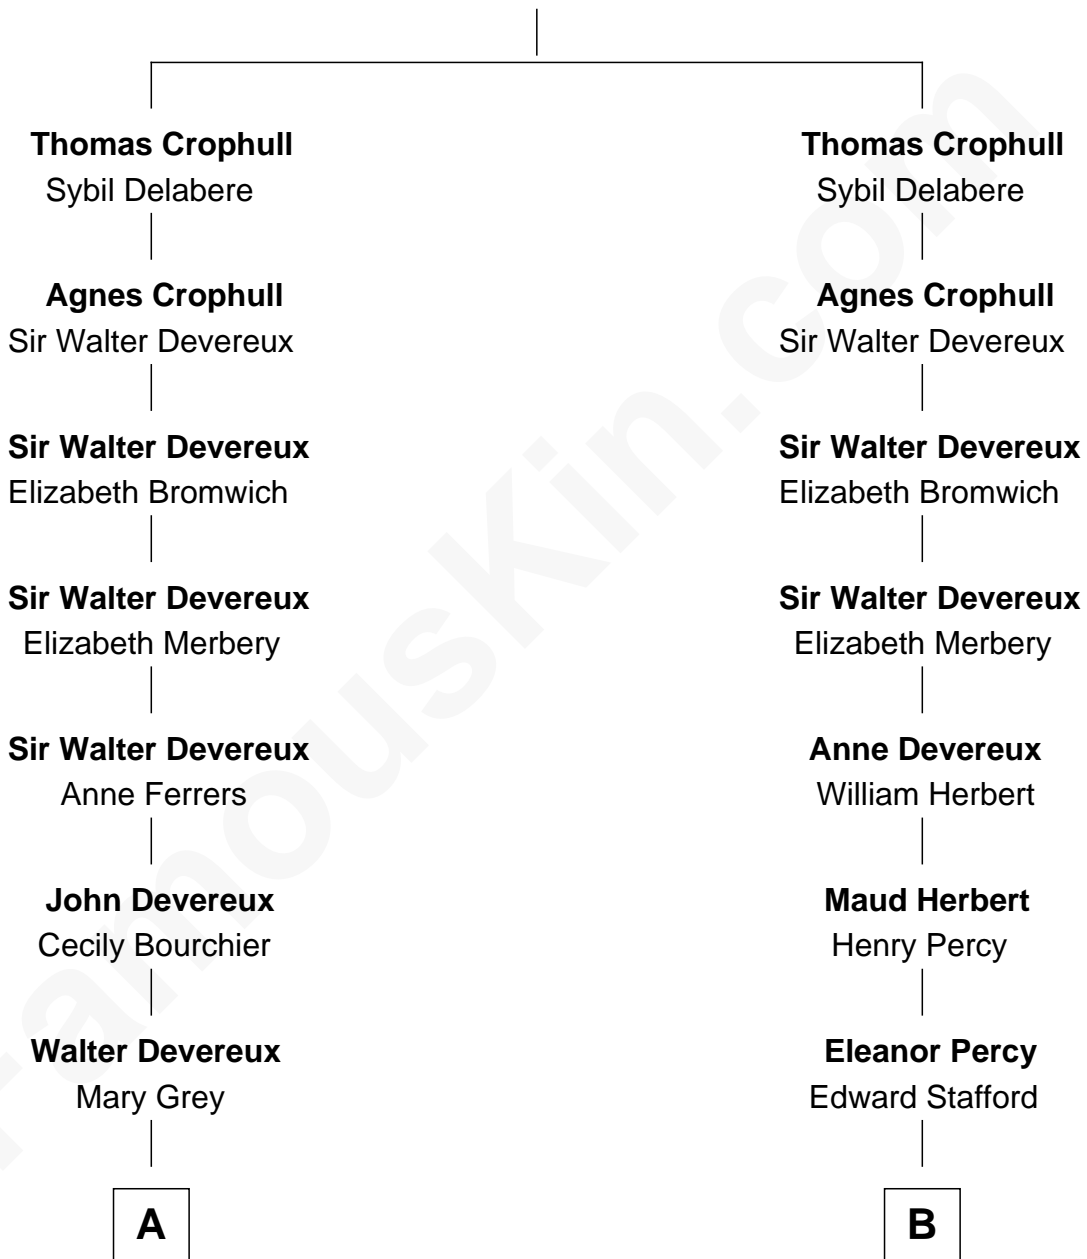

## Relationship Chart of

### Sir Winston Churchill

*Prime Minister of the United Kingdom*

15th cousin 4 times removed of

**Daniel Carroll**

*Signer of the U.S. Constitution*

**Sir John Crophull**

Margery de Verdun

C

—  
**Sir John Winston Spencer-Churchill**

Frances Anne Emily Vane

—  
**Randolph Henry Spencer-Churchill**

Jeanette Jerome

—  
**Sir Winston Churchill**

*Prime Minister of the United Kingdom*

FamousKin.com