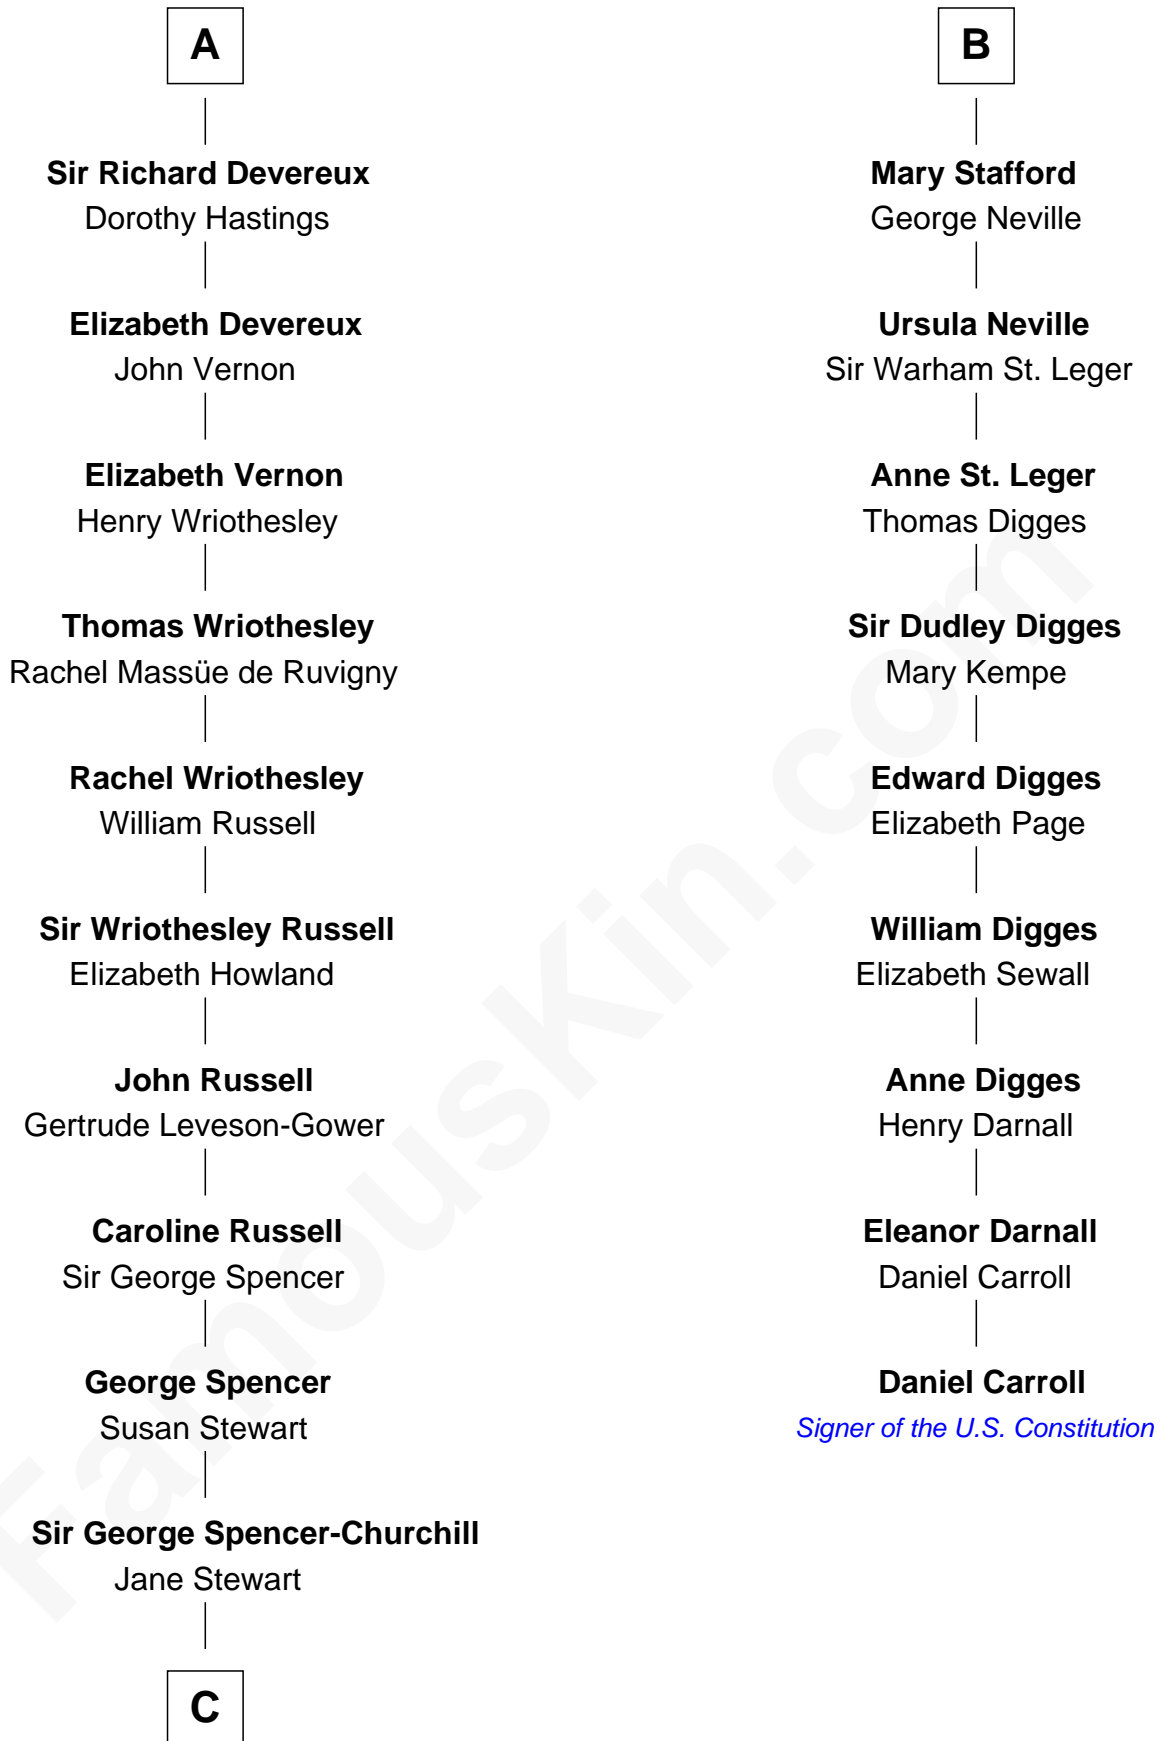

## Relationship Chart of

### Sir Winston Churchill

*Prime Minister of the United Kingdom*

15th cousin 4 times removed of

**Daniel Carroll**

*Signer of the U.S. Constitution*

**Sir John Crophull**

Margery de Verdun

C

—  
**Sir John Winston Spencer-Churchill**

Frances Anne Emily Vane

—  
**Randolph Henry Spencer-Churchill**

Jeanette Jerome

—  
**Sir Winston Churchill**

*Prime Minister of the United Kingdom*

FamousKin.com