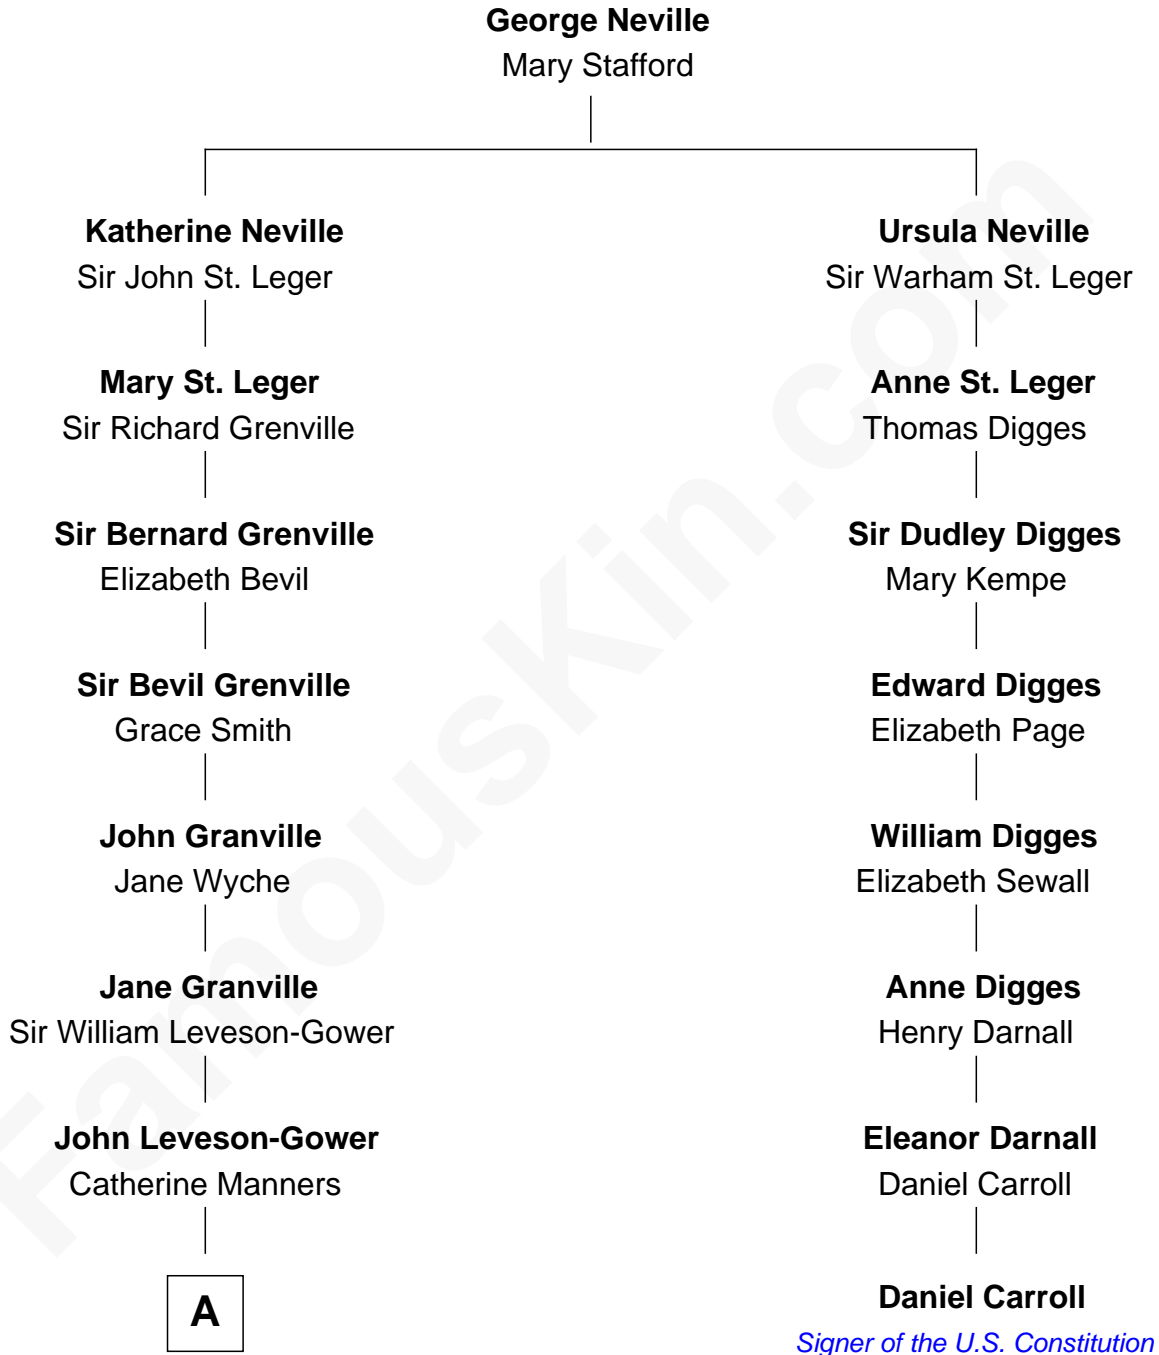

FamousKin.com

Relationship Chart of

Sir Winston Churchill

Prime Minister of the United Kingdom

7th cousin 7 times removed of

Daniel Carroll

Signer of the U.S. Constitution

A

John Leveson-Gower

Evelyn Pierrepont

Gertrude Leveson-Gower

John Russell

Caroline Russell

Sir George Spencer

George Spencer

Susan Stewart

Sir George Spencer-Churchill

Jane Stewart

Sir John Winston Spencer-Churchill

Frances Anne Emily Vane

Randolph Henry Spencer-Churchill

Jeanette Jerome

Sir Winston Churchill

Prime Minister of the United Kingdom