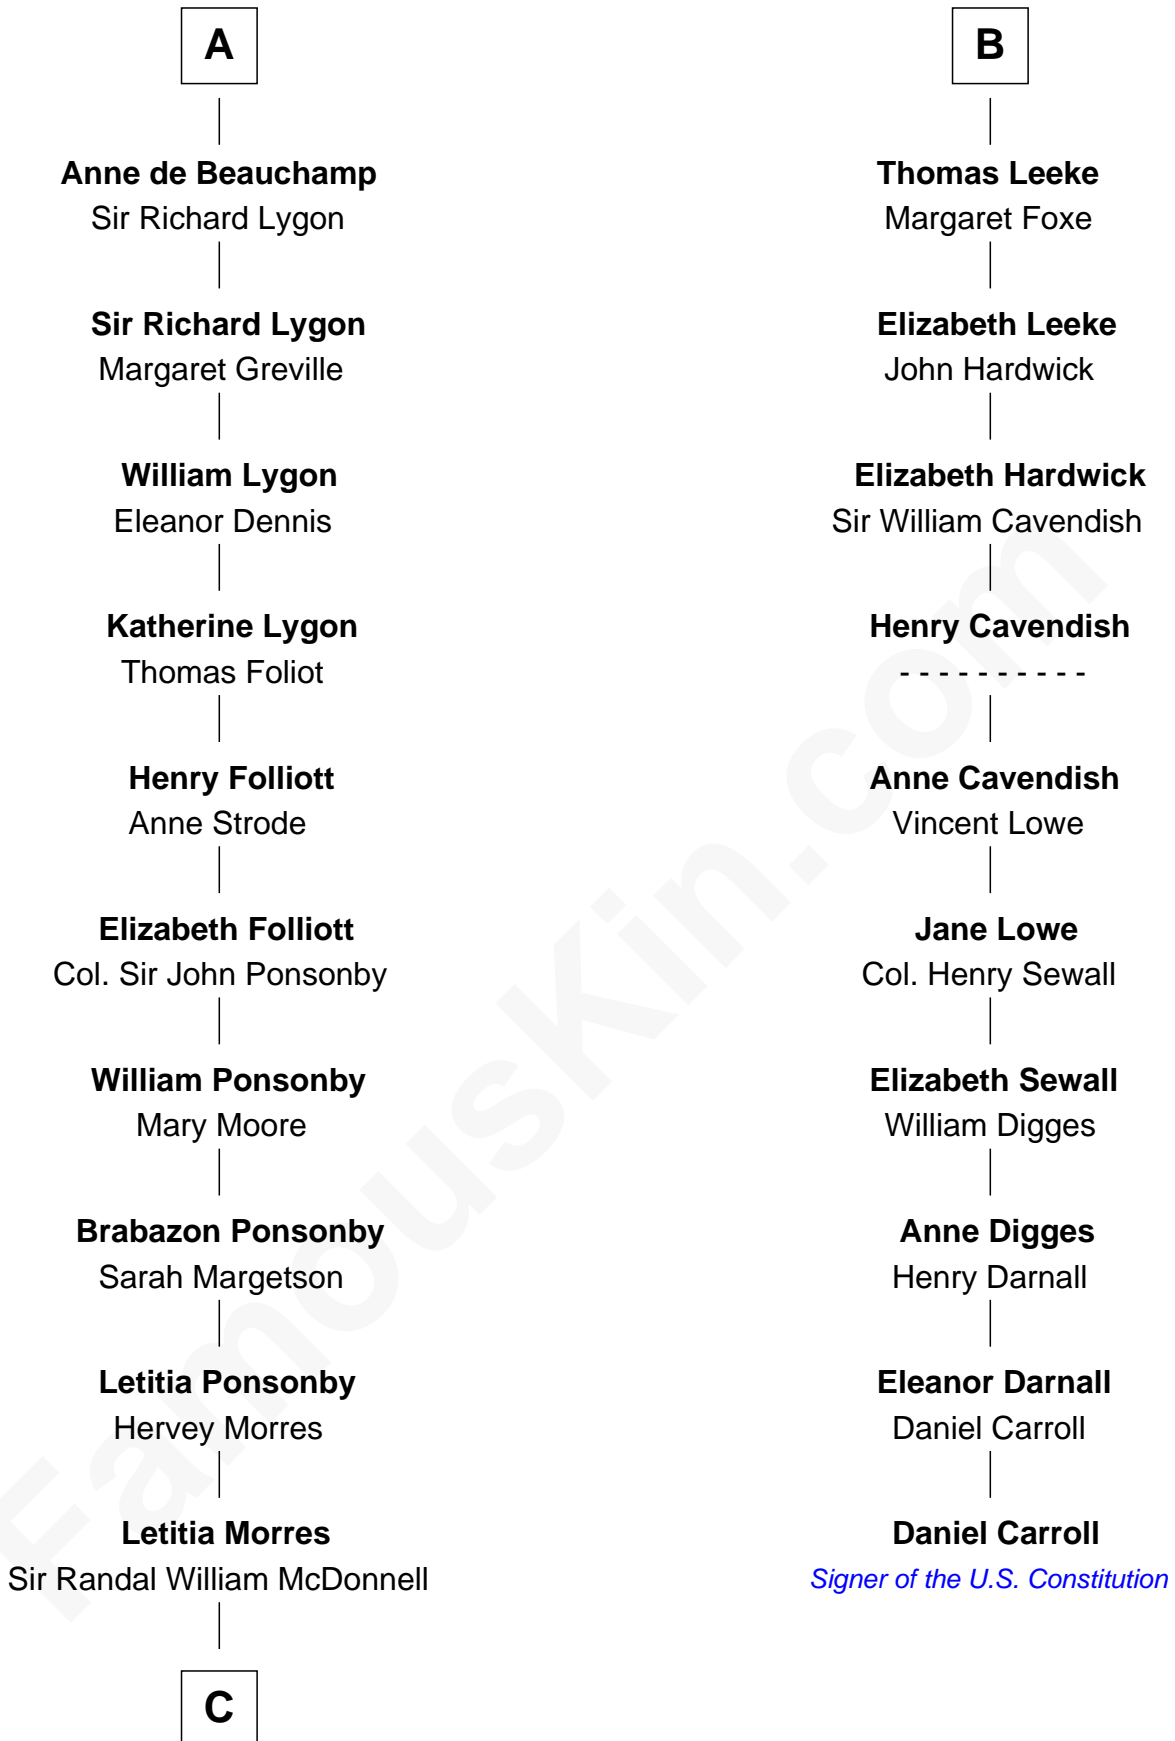

FamousKin.com

Relationship Chart of

Sir Winston Churchill

Prime Minister of the United Kingdom

16th cousin 5 times removed of

Daniel Carroll

Signer of the U.S. Constitution

Sir Roger de Huntingfield

Joan de Huntingfield

Sir Richard Basset

Sir Ralph Basset

Joan - - - - -

Joan Basset

Thomas de Aylesbury

Sir John Aylesbury

Isabel - - - - -

Sir Thomas Aylesbury

Katherine Pabenham

Isabel Aylesbury

Sir Thomas Chaworth

Katherine Chaworth

William Leeke

B

C