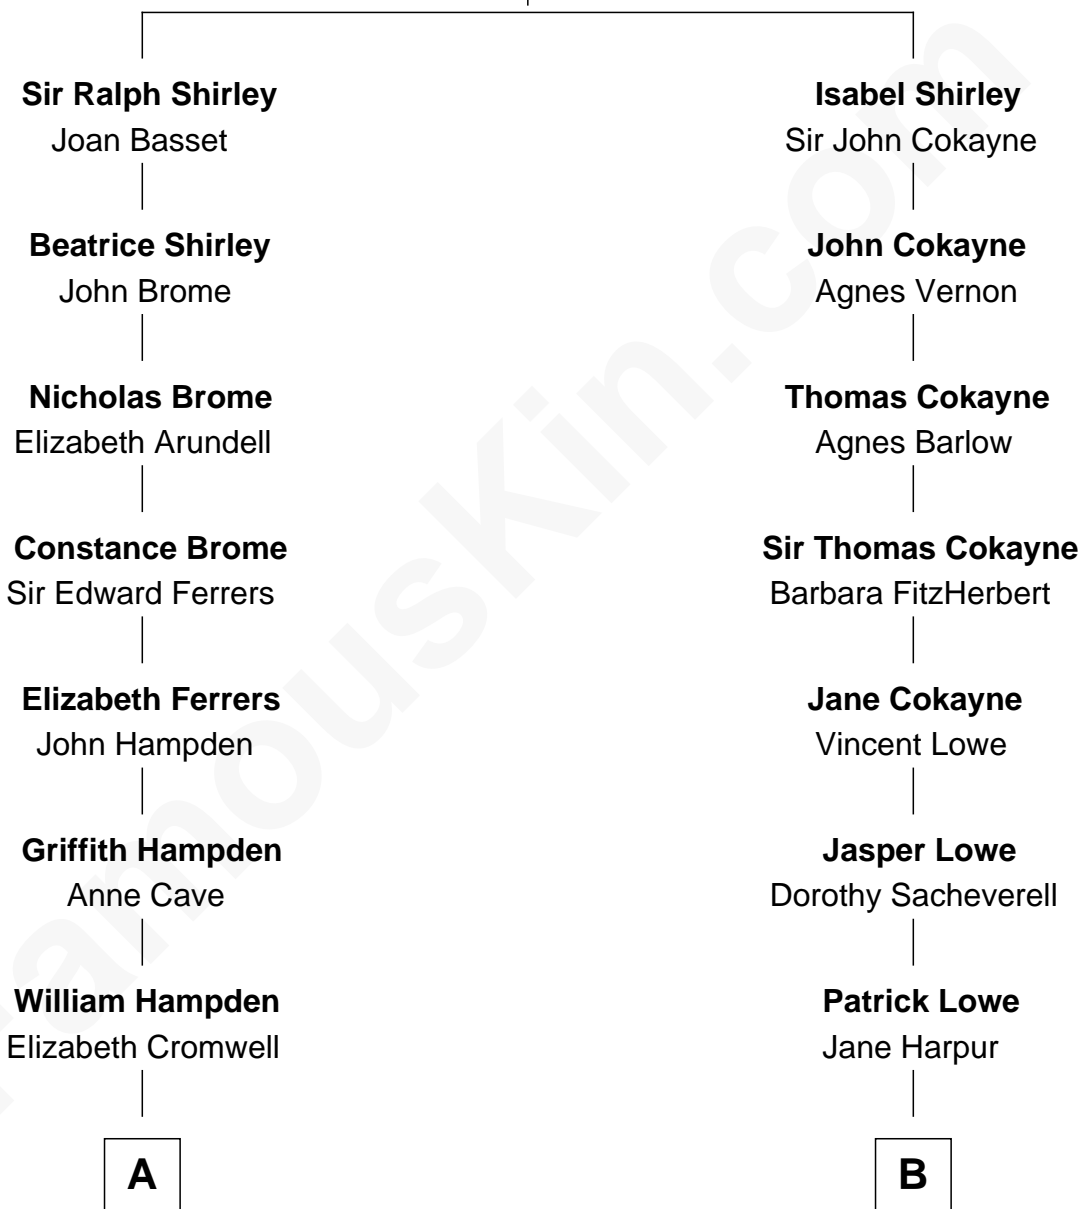

FamousKin.com

Relationship Chart of

Sir Winston Churchill

Prime Minister of the United Kingdom

12th cousin 5 times removed of

Daniel Carroll

Signer of the U.S. Constitution

Sir Hugh Shirley
Beatrice Brewes

A

John Hampden
Elizabeth Symeon

Ruth Hampden
Sir John Trevor

Thomas Trevor
Elizabeth Searle

Thomas Trevor
Elizabeth Burrell

Elizabeth Trevor
Sir Charles Spencer

Sir George Spencer
Caroline Russell

George Spencer
Susan Stewart

Sir George Spencer-Churchill
Jane Stewart

Sir John Winston Spencer-Churchill
Frances Anne Emily Vane

Randolph Henry Spencer-Churchill
Jeanette Jerome

Sir Winston Churchill
Prime Minister of the United Kingdom