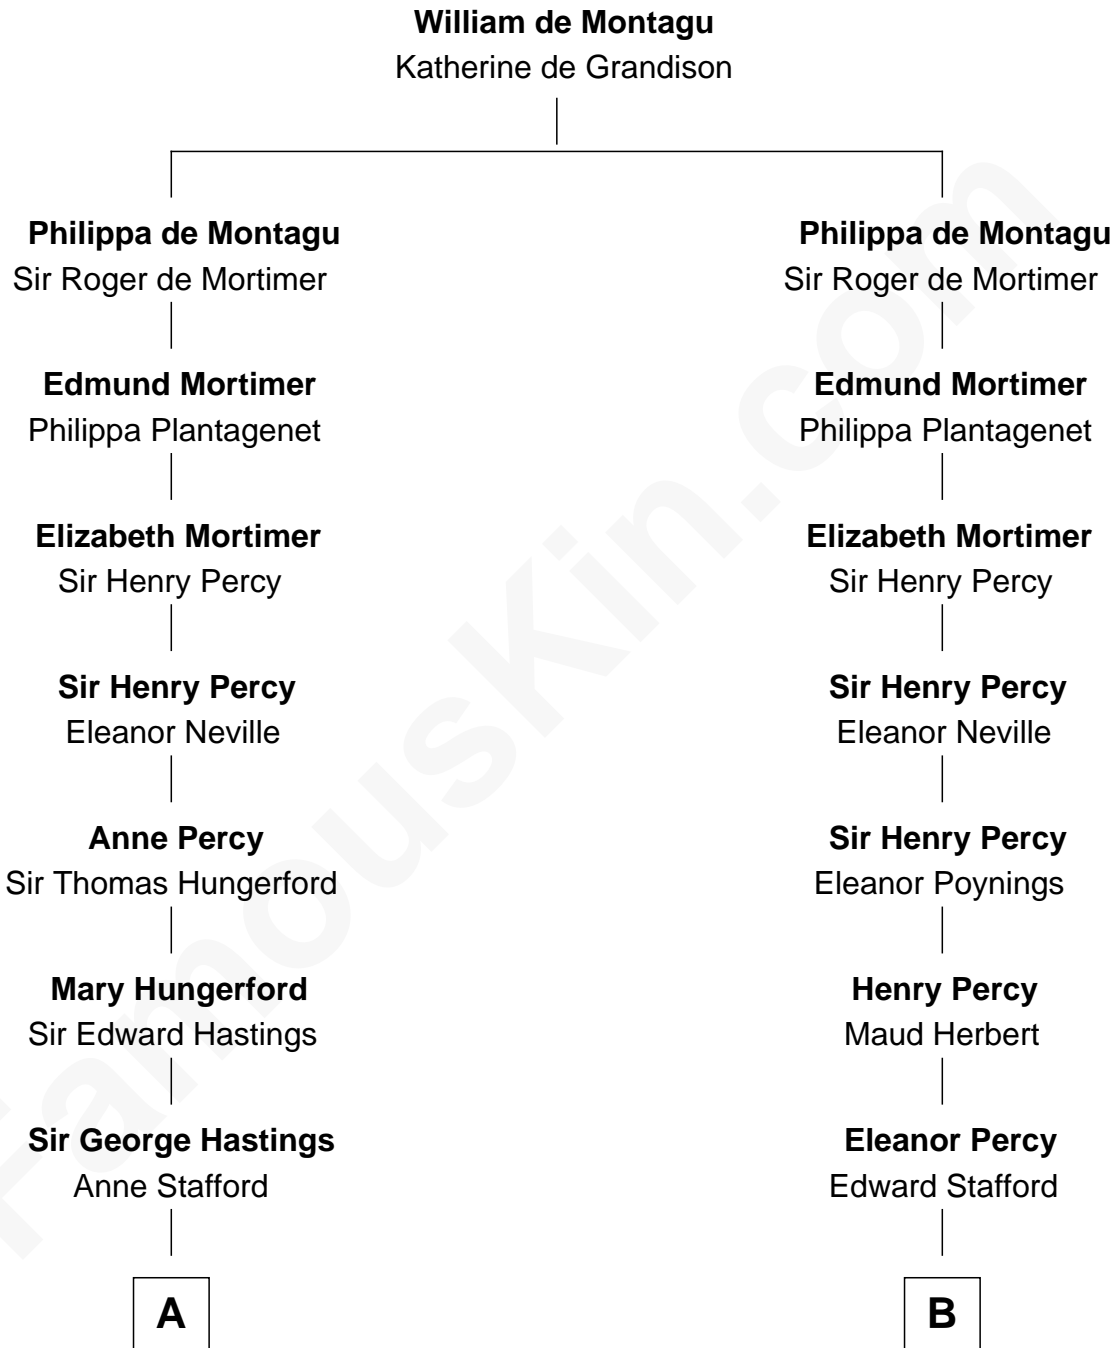

FamousKin.com

Relationship Chart of

Sir Winston Churchill

Prime Minister of the United Kingdom

15th cousin 4 times removed of

Daniel Carroll

Signer of the U.S. Constitution

C

—
Sir John Winston Spencer-Churchill

Frances Anne Emily Vane

—
Randolph Henry Spencer-Churchill

Jeanette Jerome

—
Sir Winston Churchill

Prime Minister of the United Kingdom

FamousKin.com