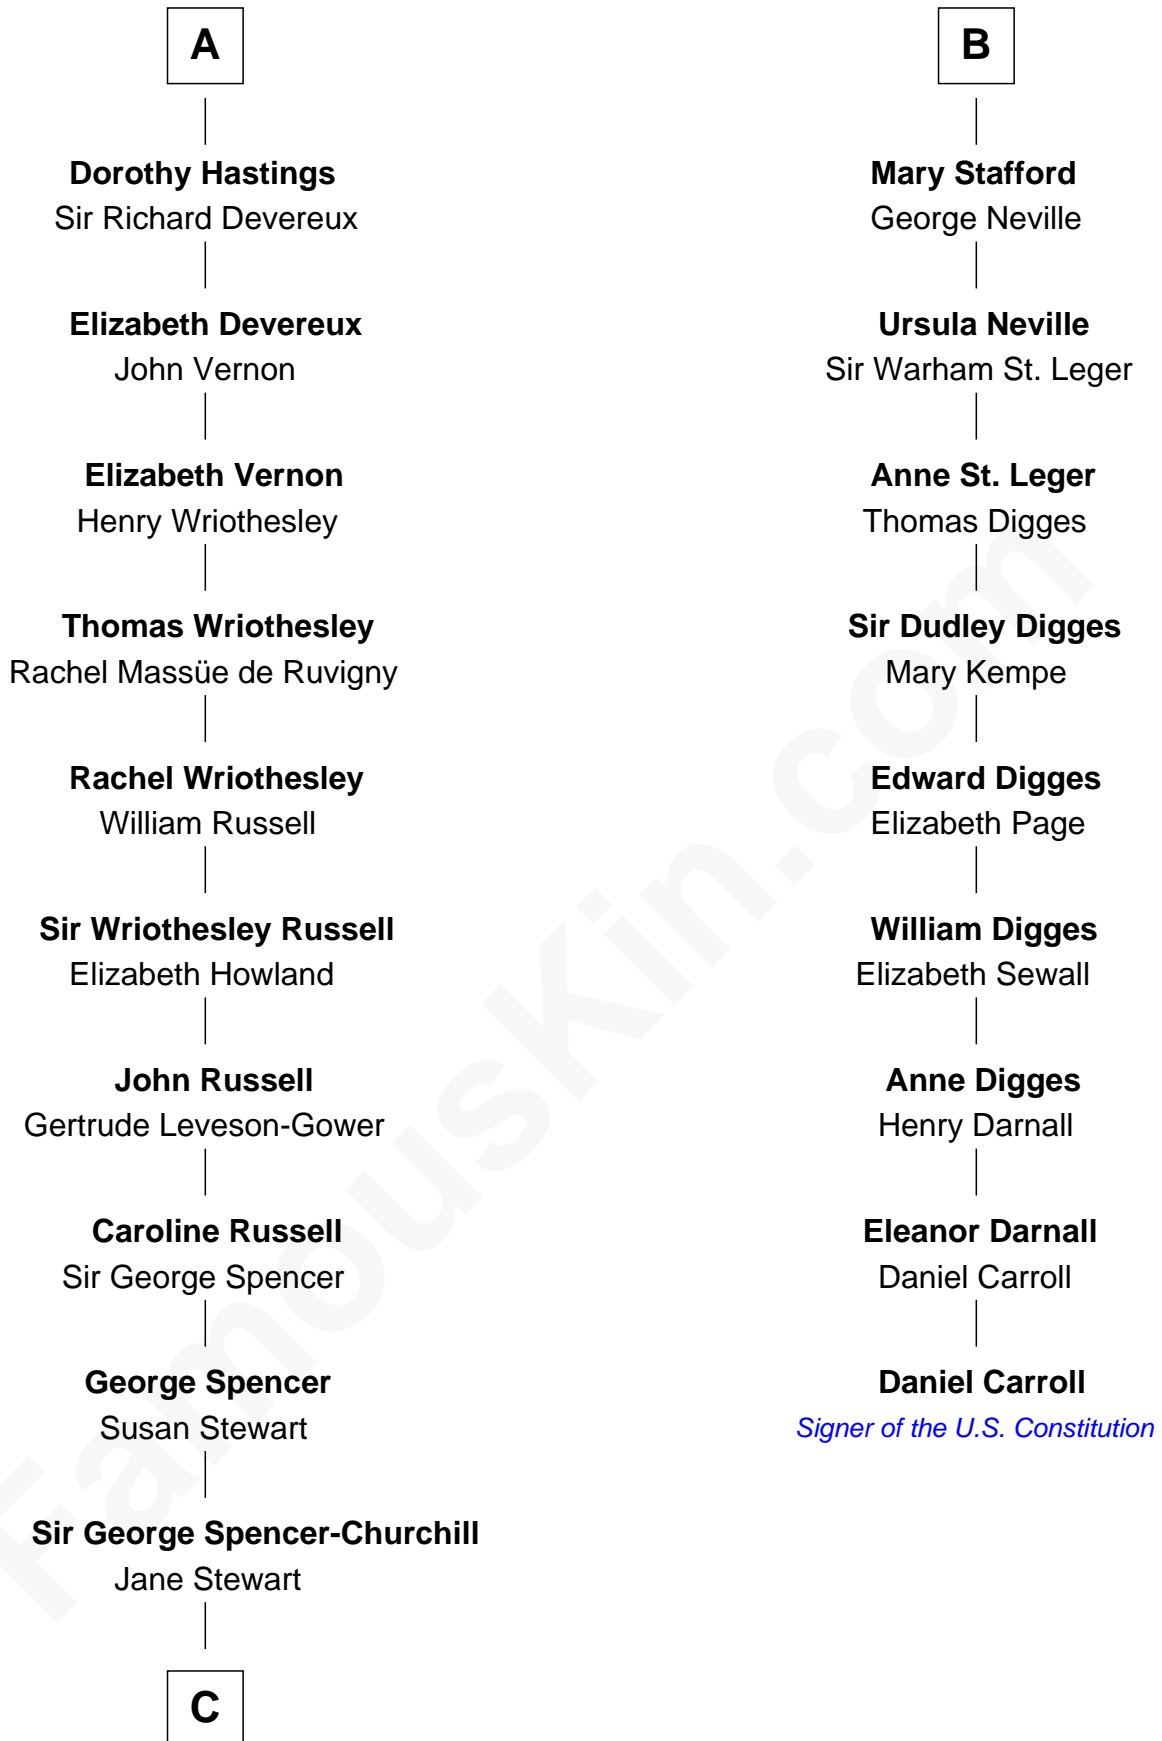

FamousKin.com

Relationship Chart of

Sir Winston Churchill

Prime Minister of the United Kingdom

15th cousin 4 times removed of

Daniel Carroll

Signer of the U.S. Constitution

C

—
Sir John Winston Spencer-Churchill

Frances Anne Emily Vane

—
Randolph Henry Spencer-Churchill

Jeanette Jerome

—
Sir Winston Churchill

Prime Minister of the United Kingdom

FamousKin.com