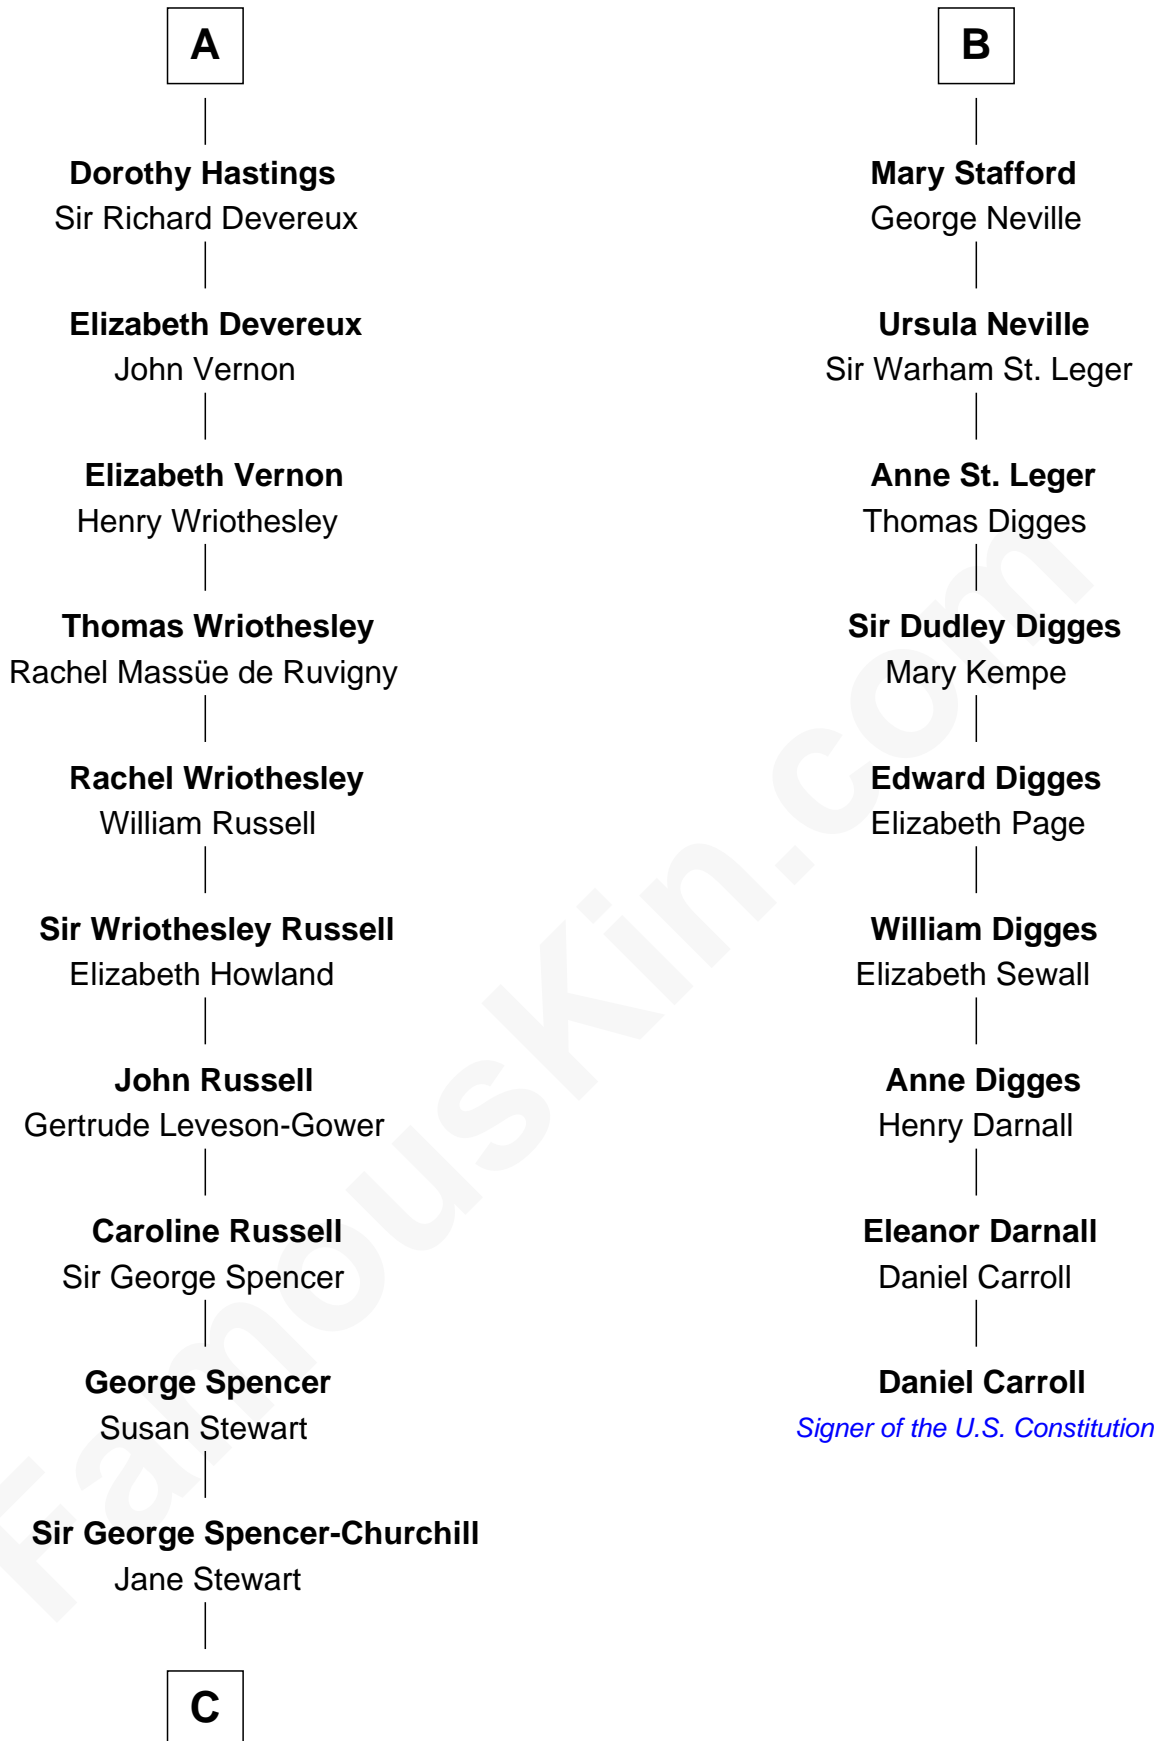

## Relationship Chart of

### Sir Winston Churchill

*Prime Minister of the United Kingdom*

15th cousin 4 times removed of

**Daniel Carroll**

*Signer of the U.S. Constitution*

C

—  
**Sir John Winston Spencer-Churchill**

Frances Anne Emily Vane

—  
**Randolph Henry Spencer-Churchill**

Jeanette Jerome

—  
**Sir Winston Churchill**

*Prime Minister of the United Kingdom*

FamousKin.com