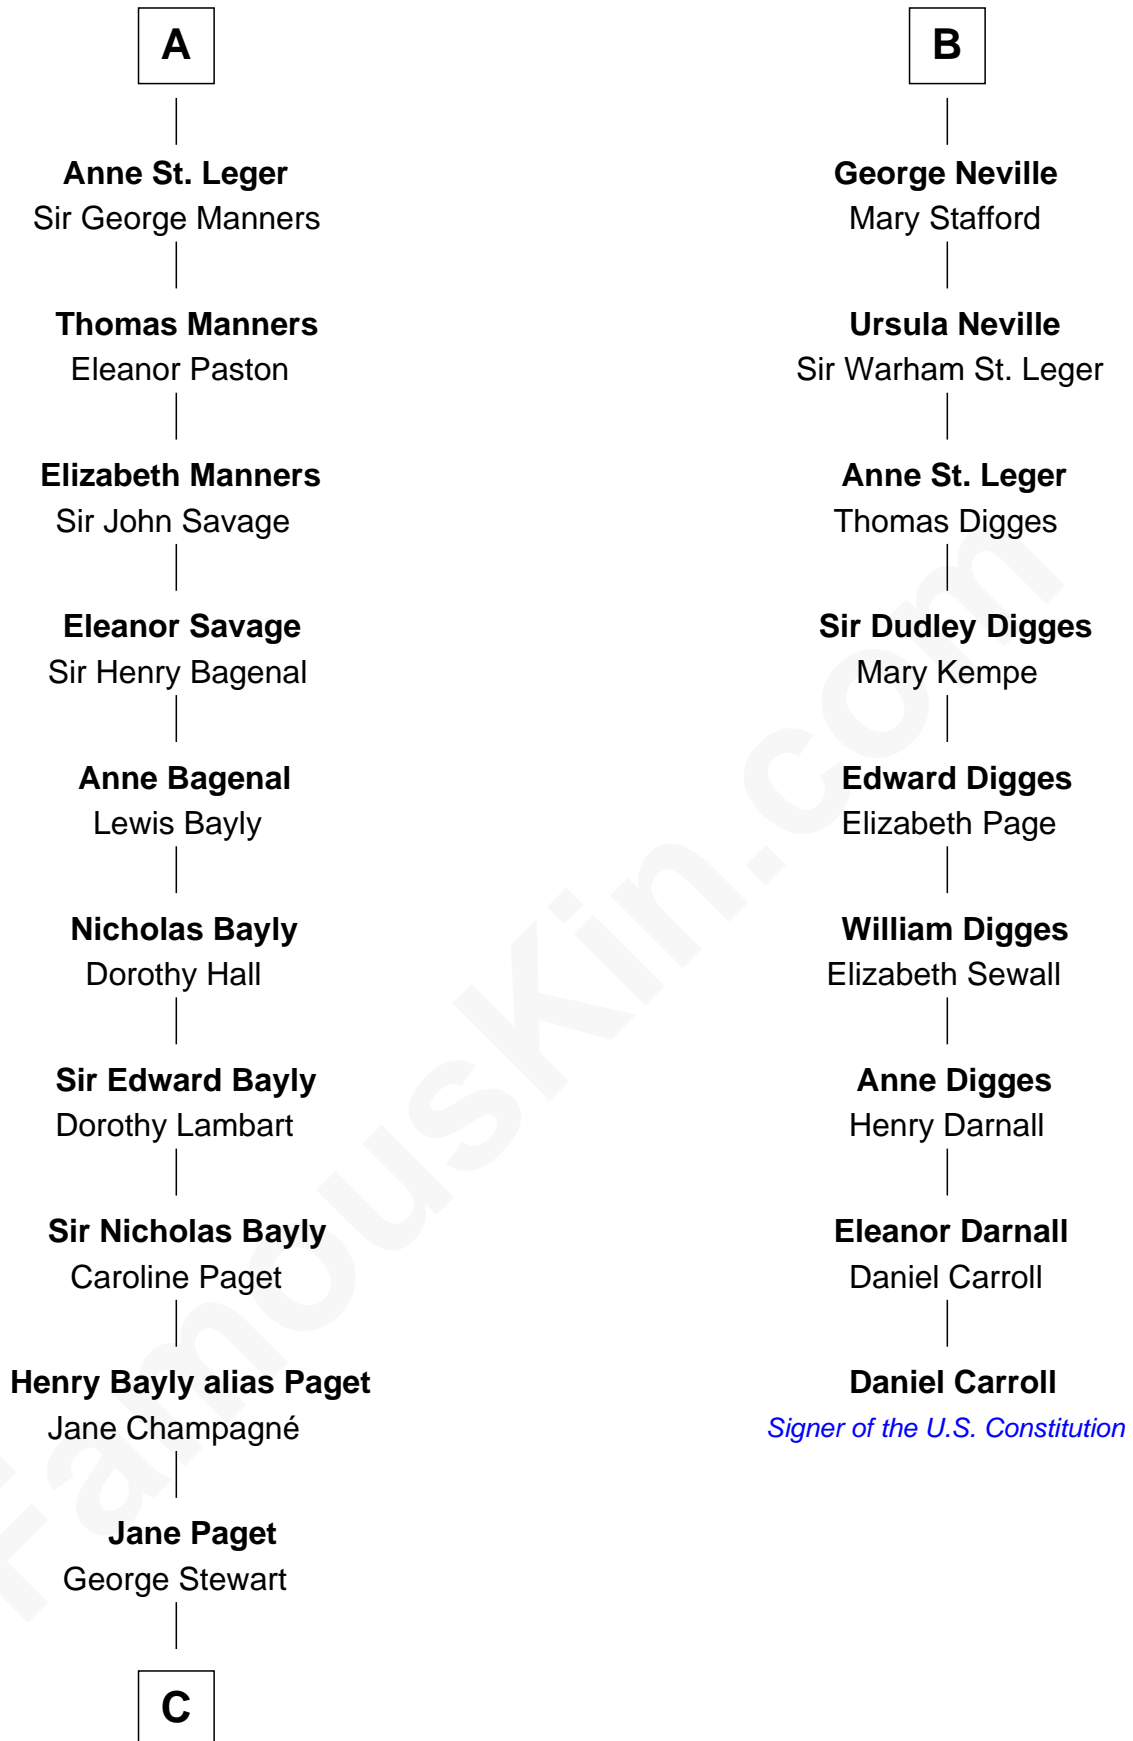

FamousKin.com

Relationship Chart of

Sir Winston Churchill

Prime Minister of the United Kingdom

15th cousin 5 times removed of

Daniel Carroll

Signer of the U.S. Constitution

Roger FitzJohn

Isabel - - - - -

C

—
Jane Stewart

Sir George Spencer-Churchill

—
Sir John Winston Spencer-Churchill

Frances Anne Emily Vane

—
Randolph Henry Spencer-Churchill

Jeanette Jerome