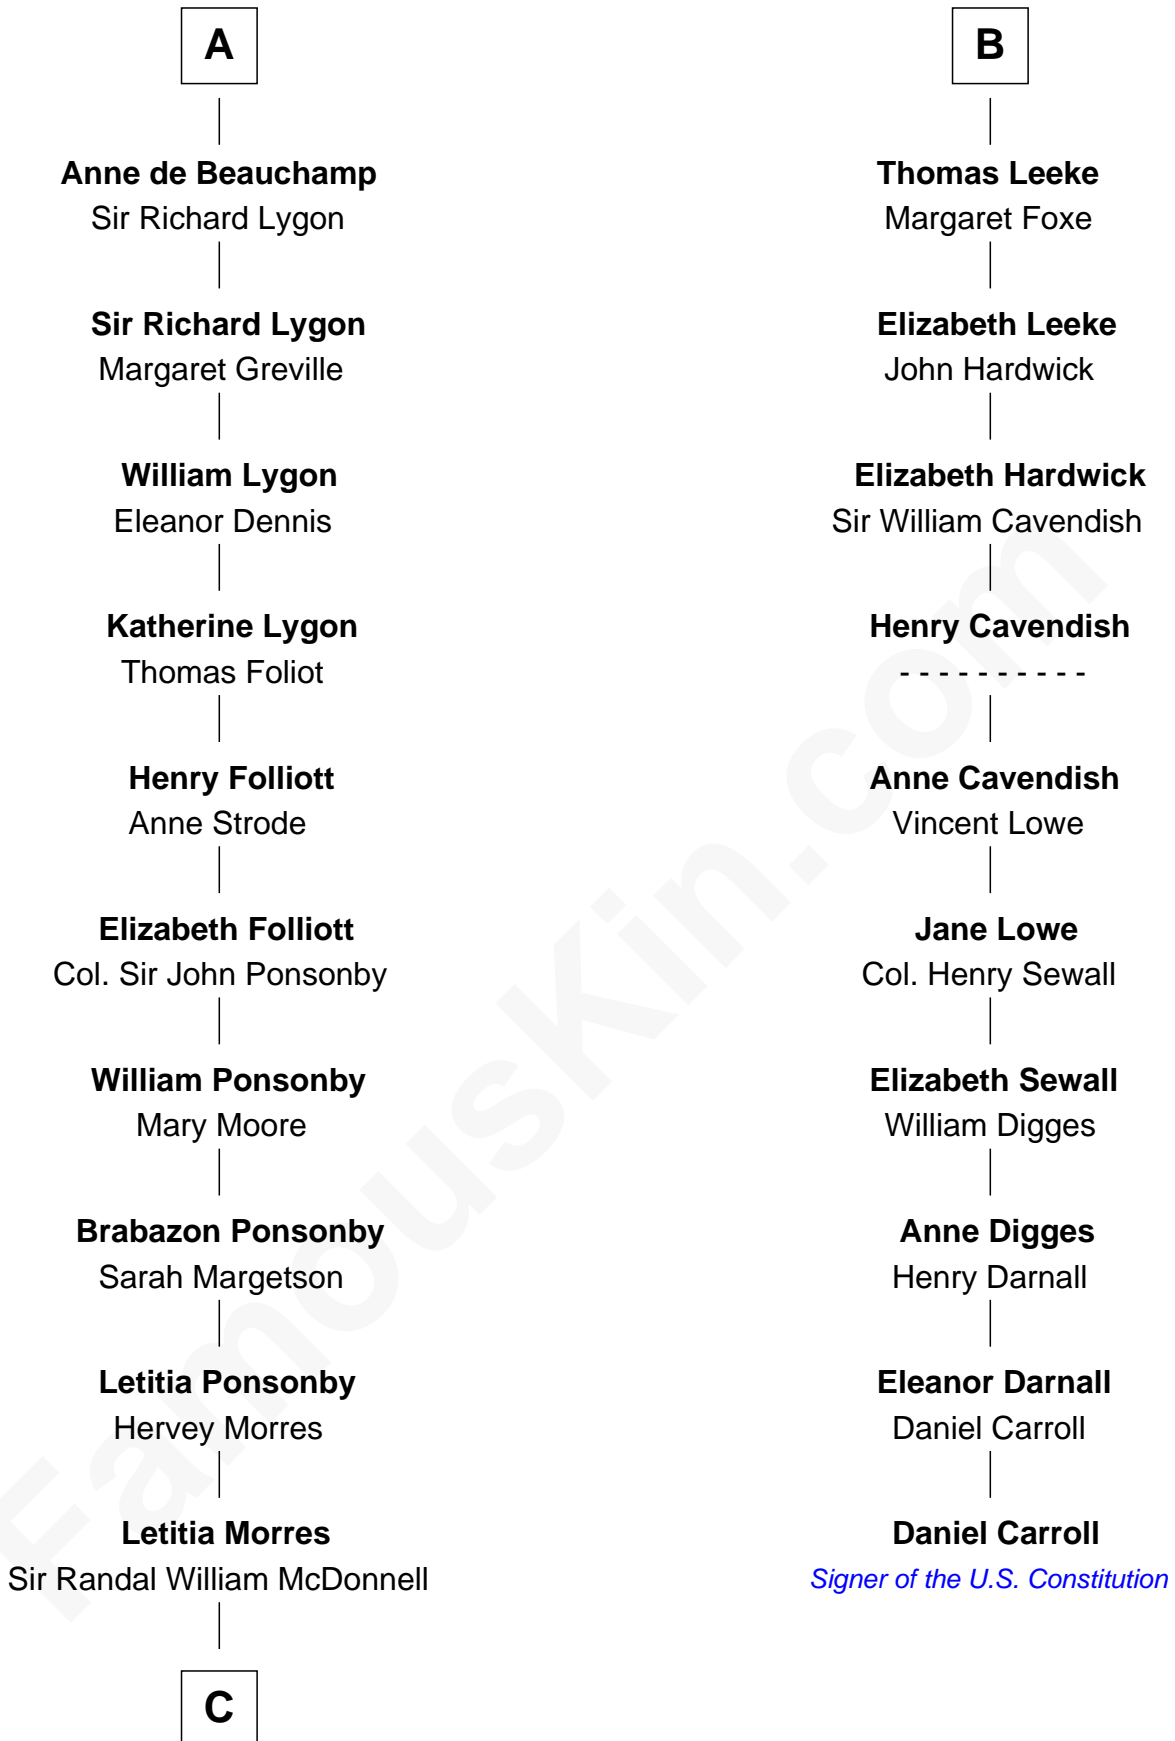

## Relationship Chart of

### Sir Winston Churchill

*Prime Minister of the United Kingdom*

16th cousin 5 times removed of

**Daniel Carroll**

*Signer of the U.S. Constitution*

**C**

—  
**Anne Catherine McDonnell**

Sir Henry Vane

—  
**Frances Anne Emily Vane-Tempest**

Sir Charles William Stewart

—  
**Frances Anne Emily Vane**

Sir John Winston Spencer-Churchill

—  
**Randolph Henry Spencer-Churchill**

Jeanette Jerome

—  
**Sir Winston Churchill**